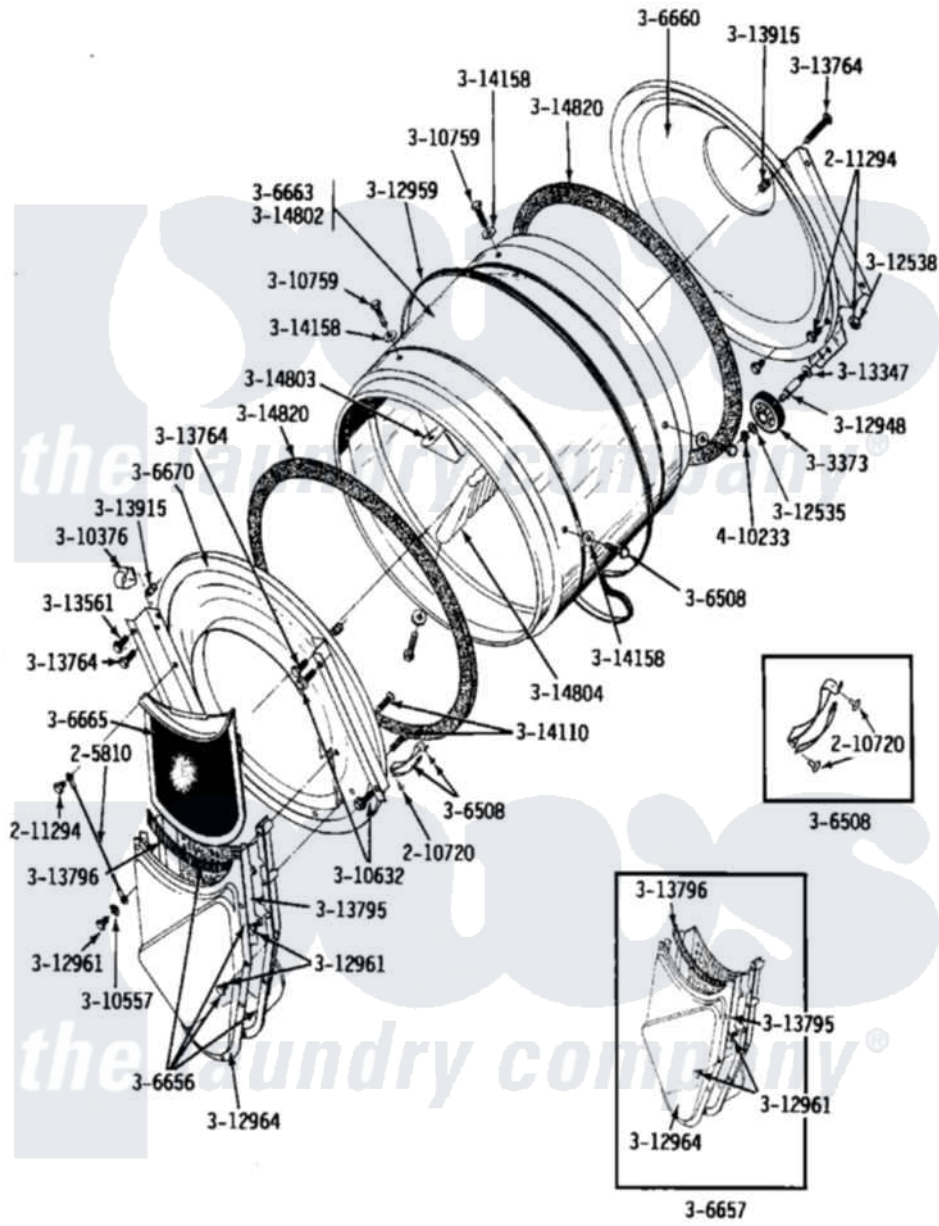

# Maytag GDE24CT 07 - LINT SCREEN, TUMBLER (FRONT & BACK)

Maytag Commercial Maytag GDE24CT Dryer Parts Parts Diagram 07 - LINT SCREEN, TUMBLER (FRONT & BACK)  
 Click on the part number to view part

Item	Original Part Number	Replaced By	Status	Part Description
001	<a href="#">205810</a>			Wire, Ground
002	<a href="#">210720</a>			Rivet, Bearing To Tumbler Frnt
003	<a href="#">211294</a>	<a href="#">90767</a>		Screw, 8A X 3/8 HeX Washer Head Tapping
004	Y303373	<a href="#">12001541</a>		Drum Roller/Washer Assembly--W
005	<a href="#">306508</a>			Tumbler Bearing Kit ---W
006	306656		Not Available	OUTLET DUCT & GRID ASSEMBLY
007	306657		Not Available	OUTLET DUCT & GRID
008	Y306660	<a href="#">33001106</a>		Back, Tumbler
009	306663		Not Available	TUMBLER W/BAFFLES
010	Y306665	<a href="#">33001003</a>		Screen, Lint
NI	NLA		Not Available	TUMBLER FRONT---NA
012	<a href="#">Y310376</a>			Clip, Door Switch Harness
013	<a href="#">310557</a>			Washer
014	Y310632	<a href="#">1163839</a>		Screw

015	<a href="#">Y310759</a>		Screw, Tumbler Baffles
016	<a href="#">312535</a>		Washer, Vault Mounting Brk.
017	312538	<a href="#">33001443</a>	Nut, Hex
018	Y312948	<a href="#">6-3129480</a>	Shaft- Tumbler
019	<a href="#">Y312959</a>		Poly "V" Belt For Tumbler
020	Y312961	<a href="#">W10116751</a>	Screw
021	Y312964	Not Available	OUTLET DUCT - OUTER HALF
022	Y313347	<a href="#">312535</a>	Washer, Vault Mounting Brk.
023	<a href="#">Y313561</a>		Screw----NA
NI	NLA	Not Available	SCREW
025	<a href="#">Y313795</a>		Guide For Lint Screen
026	<a href="#">Y313796</a>		Lint Seal
NI	NLA	Not Available	COVER, THREAD
028	Y314110	<a href="#">33002917</a>	Screw, No.10-16
029	<a href="#">314158</a>		Washer, Baffle To Tumbler
030	314802	Not Available	TUMBLER W/OUT BAFFLES
031	314803	<a href="#">33001012</a>	Baffle
NI	314804	<a href="#">33001004</a>	Baffle, Tall
033	<a href="#">314820</a>		Seal, Tumbler
034	410233	<a href="#">9703438</a>	Ring-Retrn