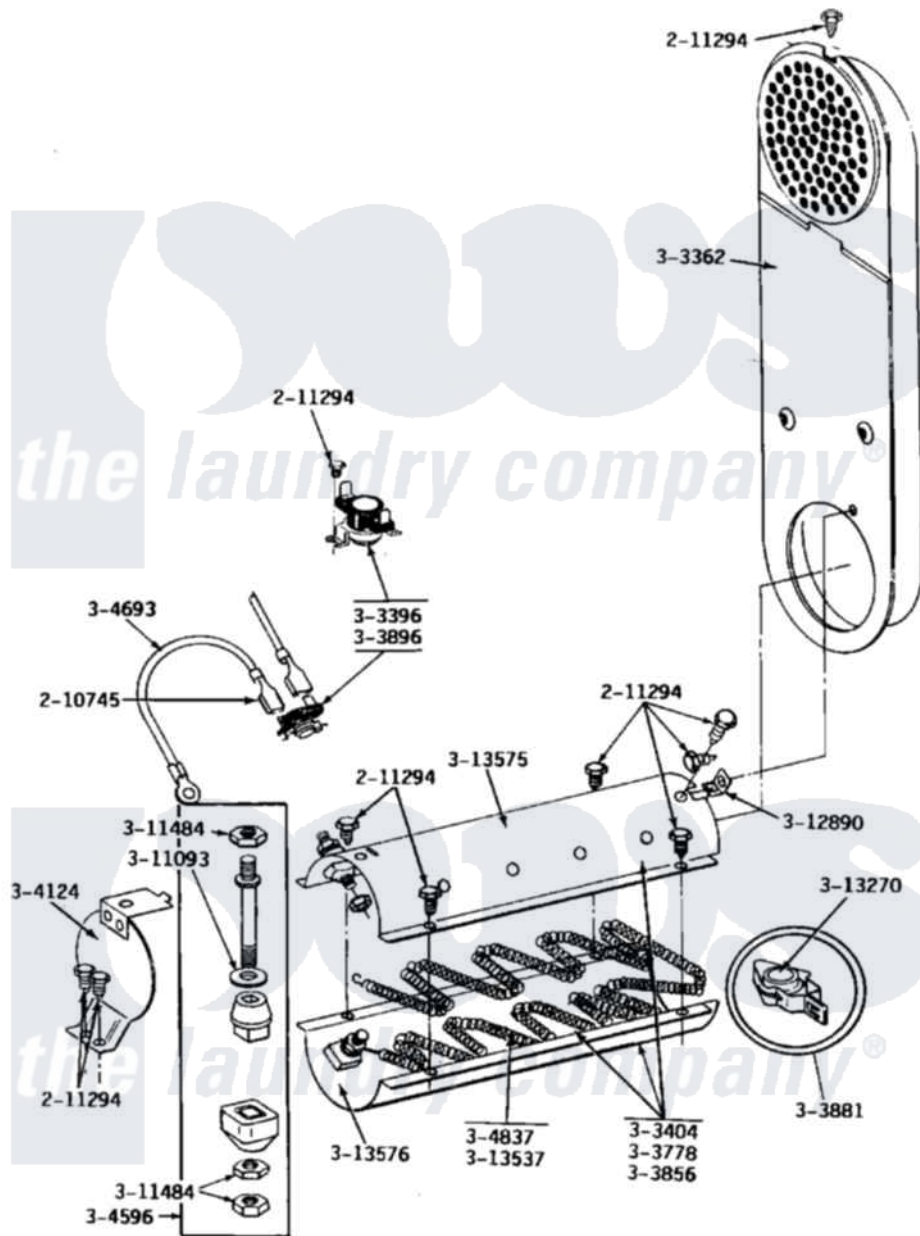

Maytag GDE24CT 08 - INLET DUCT & HEATER ASSEMBLY

Maytag [Commercial Maytag GDE24CT Dryer Parts](#) Parts Diagram 08 - INLET DUCT & HEATER ASSEMBLY
 Click on the part number to view part

Item	Original Part Number	Replaced By	Status	Part Description
001	210745			Wire Terminal
002	211294	90767		Screw, 8A X 3/8 HeX Washer Head Tapping
003	Y303362			Inlet Duct Assembly - DE
004	303396			Thermostat, Hi-Limit
005	Y303404			Heater Assembly Complete
006	Y303778			Heater Assembly Complete
007	Y303856		Not Available	HEATER ASSY. COMPLETE (208V)
008	Y303881			Clip And Insulator Assembly
009	303896			Hi-Limit Thermostat-Canada
010	304124		Not Available	HEATER SHIELD
011	Y304596			Terminal Insulator Assembly
012	Y304693			Jumper Wire
013	Y304837	W10116793		Element
014	311093			Washer, Terminal Connection
015	311484	112432		Nut

016	Y312890		Retainer, Heater Chamber
017	Y313270		Insulator For Heater Elemen
018	Y313537		Heater Element 240 Volt
019	Y313575	Not Available	HEATER CHAMBER, TOP
020	Y313576		Heater Chamber, Bottom