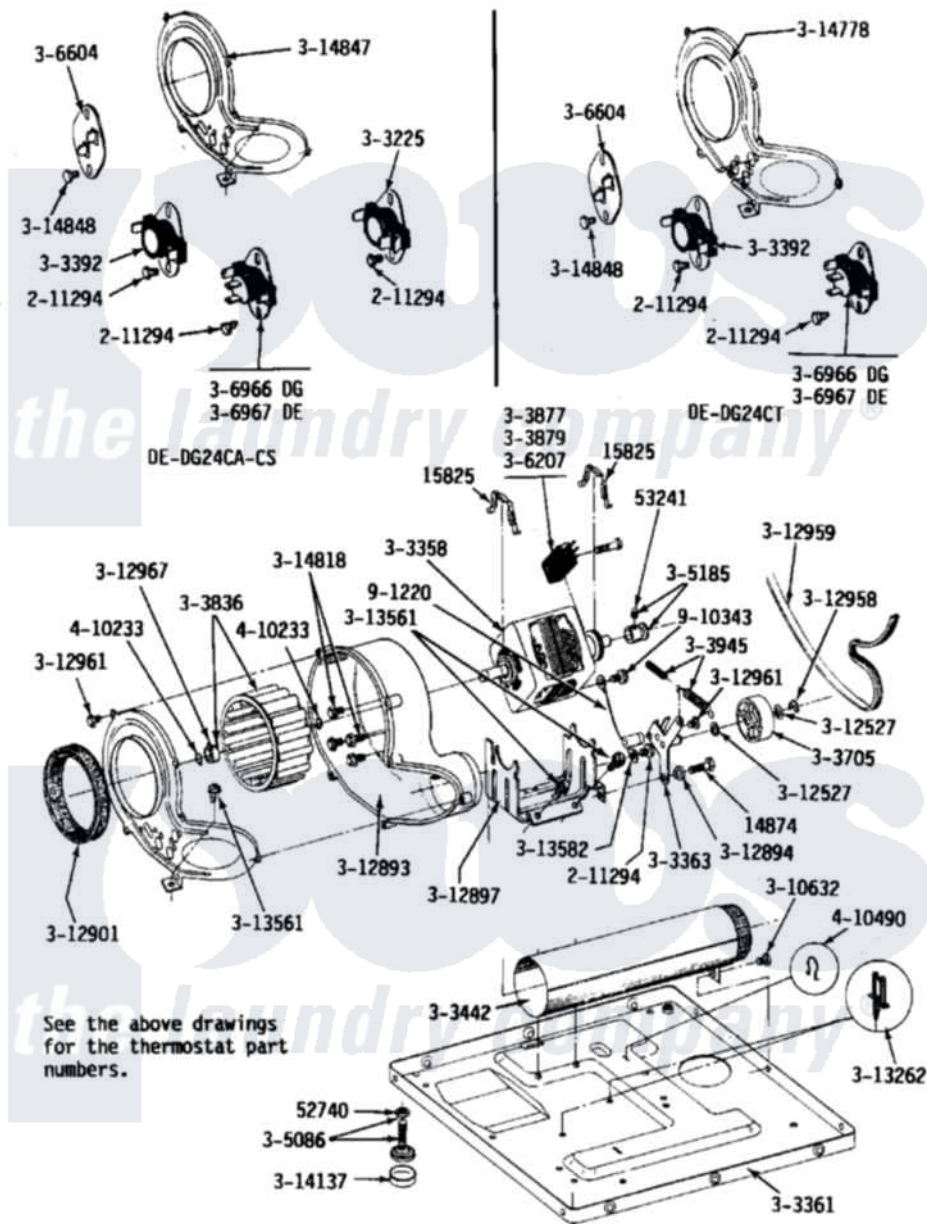

Maytag GDE24CT 09 - MOTOR, BLOWER, BASE FRAME & THERMOSTATS

Maytag [Commercial Maytag GDE24CT Dryer Parts](#) Parts Diagram 09 - MOTOR, BLOWER, BASE FRAME & THERMOSTATS

[Click on the part number to view part](#)

Item	Original Part Number	Replaced By	Status	Part Description
001	Y014874			Screw, Idler Arm And Sleeve
002	Y015825			Clip, Motor To Motor Support
003	Y052740	62739		Nut, Lock
004	Y053241			Set Screw, Motor Pulley
005	211294	90767		Screw, 8A X 3/8 HeX Washer Head Tapping
006	Y303225			Thermostat, Permanent Press
007	Y303358	W10410999		Motor-Drve
008	Y303361		Not Available	BASE ASSY. (UPPER & LOWER)
009	Y303363	6-3033630		Idler Arm
010	303392			Thermostat, Cycling
011	Y303442			EXHAUST DUCT ASSEMBLY
012	Y303705	6-3037050		Pulley- ID
013	Y303836			Blower Wheel Assembly And Clamp