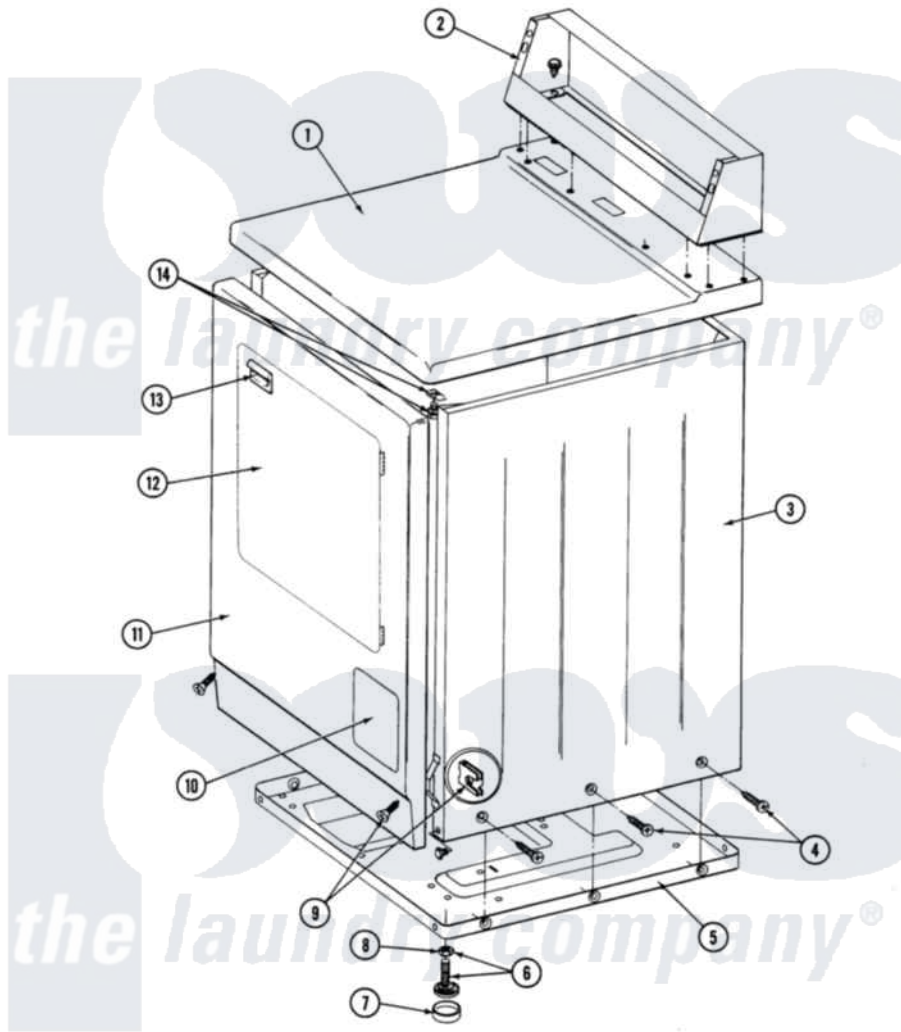

Maytag GDE26CA 01 - FRONT VIEW - CA MODELS

SECTION: FRONT VIEW
MODEL: DE-D626CA

Issue Date: 11/90

6

Maytag [Commercial Maytag GDE26CA Dryer Parts](#) Parts Diagram 01 - FRONT VIEW - CA MODELS
Click on the part number to view part

Item	Original Part Number	Replaced By	Status	Part Description
001	307104			Top Cover Assembly
"	NLA		Not Available	(ALM)
002	212276	W10116760		Screw
"	NLA		Not Available	CONSOLE (WHT)
003	NLA		Not Available	CABINET (WHT)
"	Y310632	1163839		Screw
004	213007			Xfor Cabinet See Cabinet, Back
005	Y303361		Not Available	BASE ASSY. (UPPER & LOWER)
006	Y305086			Adjustable Leg And Nut
007	Y314137			Foot, Rubber
008	Y052740	62739		Nut, Lock
009	204439			Screw And Fstner Assembly
010	NLA		Not Available	PART NOT USED
011	NLA		Not Available	PANEL, FRONT (WHT)
012	308061		Not Available	DOOR ASSY. COMPLETE