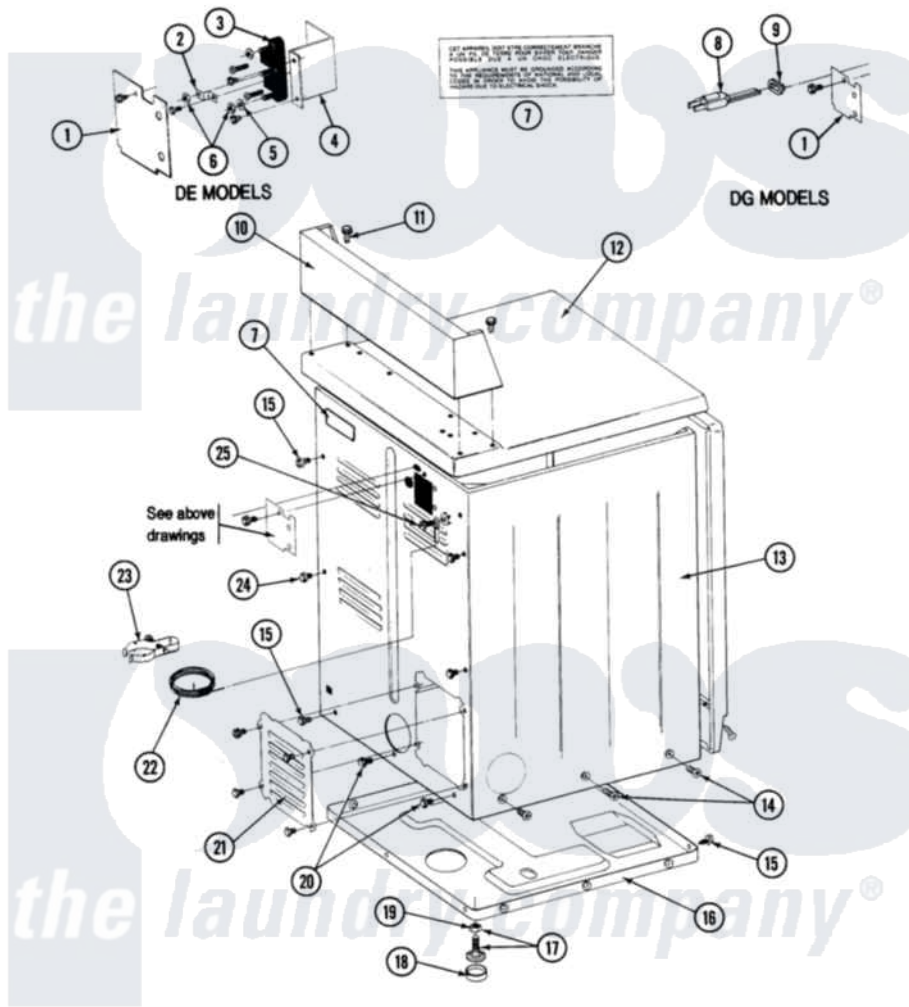

Maytag GDE26CA 02 - REAR VIEW - CA MODELS

SECTION: REAR VIEW
MODEL: DE-DG26CA

Issue Date: 11/90

10

Maytag Commercial Maytag GDE26CA Dryer Parts Parts Diagram 02 - REAR VIEW - CA MODELS

[Click on the part number to view part](#)

Item	Original Part Number	Replaced By	Status	Part Description
001	Y313561			Screw---NA
"	Y312905		Not Available	COVER, TERMINAL
002	Y311423	489483		Screw 10-32 X 1/2
"	Y312184			Strap, Grounding
003	400008			Block, Terminal
"	Y312209	W10001200		Screw
004	Y313561			Screw---NA
"	Y310632	1163839		Screw
"	Y312904			Bracket, Terminal Block
005	Y311270			Washer, Terminal Block
006	311484	112432		Nut
007	214519			LABEL, ELECTRICAL INSTR. PART NOT USED-GAS MODELS ONLY
008	305168	33002916		Power Cord, Canadian 240V
009	211881			Grommet, Cord Part Not Used- Gas Models Only

010	NLA		Not Available	CONSOLE (WHT)
011	212276	W10116760		Screw
012	307105		Not Available	COVER, TOP ASSY. (WHT)
"	NLA		Not Available	(ALM)
013	NLA		Not Available	CABINET (WHT)
014	213007			Xfor Cabinet See Cabinet, Back
015	Y313561			Screw---NA
016	Y303361		Not Available	BASE ASSY. (UPPER & LOWER)
017	Y305086			Adjustable Leg And Nut
018	Y314137			Foot, Rubber
019	Y052740	62739		Nut, Lock
020	Y310632	1163839		Screw
021	211294	90767		Screw, 8A X 3/8 HeX Washer Head Tapping
"	Y312951		Not Available	ACCESS COVER, BACK
"	Y313559			Screw
022	311155			Ground Wire And Clamp
023	301548			Clamp, Ground Wire
"	NLA		Not Available	SCREW
024	Y310632	1163839		Screw
025	NLA		Not Available	SCREW & WASHER ASSY.