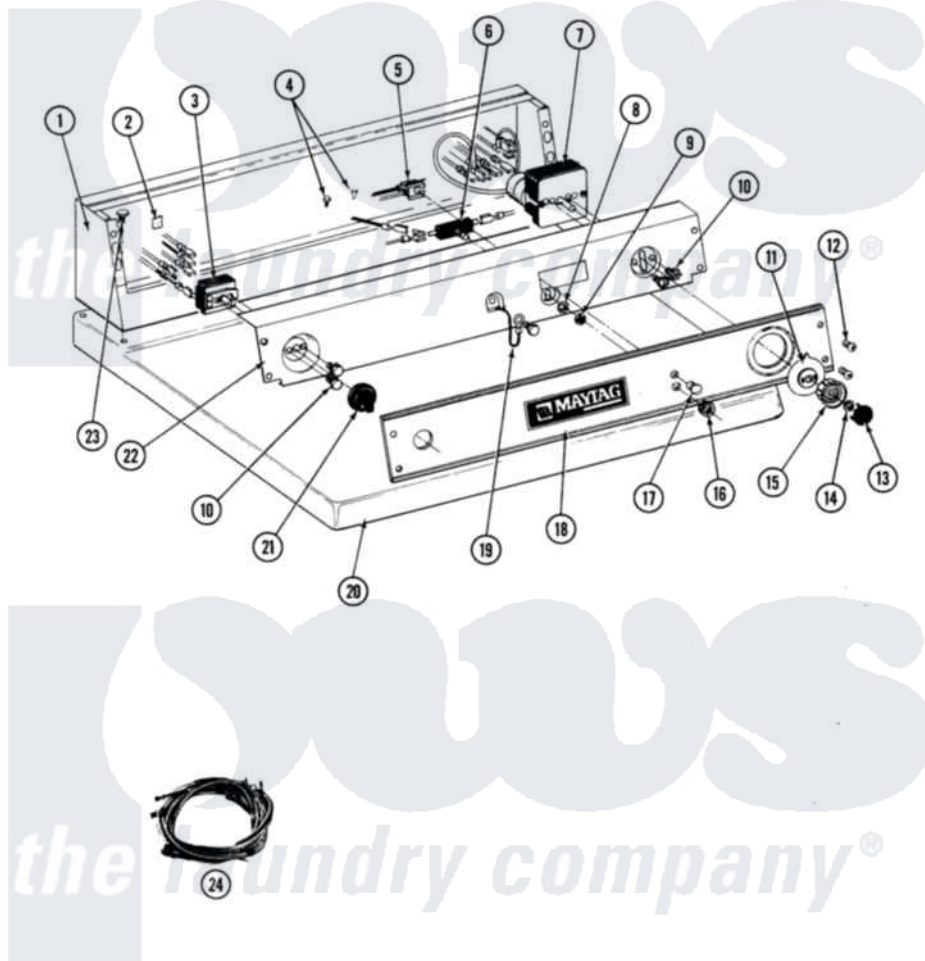

Maytag GDE26CA 03 - CONTROL PANEL-CA MODELS

SECTION: CA CONTROL PANEL
 MODEL: DE-DG26CA

Issue Date: 11/90

22

Maytag [Commercial Maytag GDE26CA Dryer Parts](#) Parts Diagram 03 - CONTROL PANEL-CA MODELS
 Click on the part number to view part

Item	Original Part Number	Replaced By	Status	Part Description
001	NLA		Not Available	CONSOLE (WHT)
002	215003			Fastener, Panel And Bracket
003	307237	W10327105		Switch, Cycle Selection
004	211294	90767		Screw, 8A X 3/8 HeX Washer Head Tapping
005	204075		Not Available	PILOT LAMP (DG MODELS ONLY)
006	306940	W10149462		Switch, Push-To-Start
007	305214			Timer
"	305215	305214		Timer
"	Y304585			Timer Motor RPR For 305214 Timer Only
008	312751			Lockwasher, Start Switch
009	Y312706	422617		Nut
010	Y313588	488234		Screw 8-32 X 1/4
011	314725	33001500		Dial, Timer Indicator
012	212277			Screw, No.8 X 1/2 Inch

013	314723	W10133501	Cap, Knob
014	312273		Nut, Control Knob
015	314724		Knob For Timer
016	Y312702		Knurled Nut, Start Switch
017	215564		Lens, Indicator Light
018	314909	33001021	Panel, Control
019	205810		Wire, Ground
"	211252		Screw, Ground Wire
020	307104		Top Cover Assembly
"	NLA	Not Available	(ALM)
021	306938		Knob, Selector Switch
022	NLA	Not Available	BACK UP PLATE (WHT)
023	212276	W10116760	Screw
024	NLA	Not Available	WIRE HARNESS