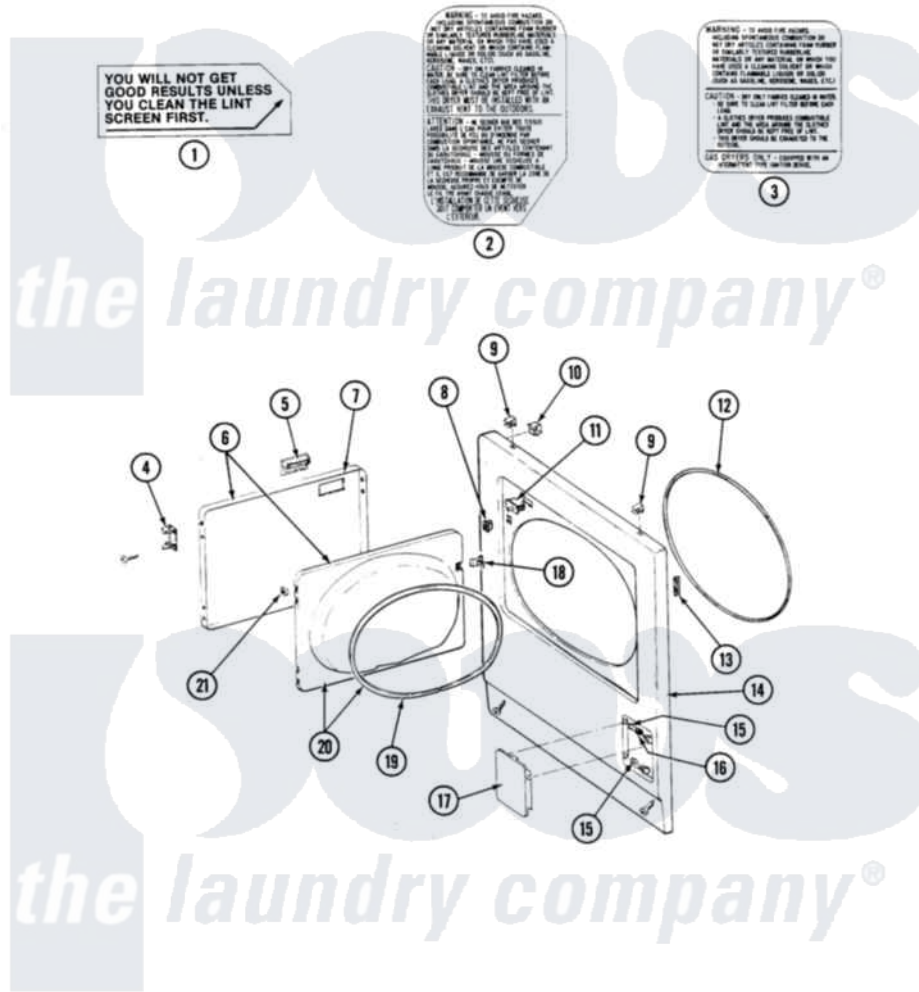

# Maytag GDE26CA 04 - FRONT PANEL & DOOR ASSEMBLY

SECTION: FRONT PANEL & DOOR ASSEMBLY  
 MODEL: DE-D626CA-CD-CT

Issue Date: 11/90

24

Maytag [Commercial Maytag GDE26CA Dryer Parts](#) Parts Diagram 04 - FRONT PANEL & DOOR ASSEMBLY  
 Click on the part number to view part

Item	Original Part Number	Replaced By	Status	Part Description
001	<a href="#">Y313340</a>			LABEL, LINT SCREEN INSTRUCTION
002	314941		Not Available	LABEL, INSTRUCTION
003	NLA		Not Available	INSTRUCTION LABEL
004	307099	<a href="#">33001230</a>		Hinge, Door
"	<a href="#">Y314062</a>			Screw, Door Hinge And Panel
005	312960	<a href="#">489355</a>		Screw, 8 X 1/2
"	<a href="#">314946</a>			Handle White
"	<a href="#">314972</a>			Handle Door ALM
"	NLA		Not Available	(H. WHEAT)
006	NLA		Not Available	(ALM)
"	Y307111		Not Available	DOOR ASSY. COMPLETE (WHT)
007	<a href="#">314966</a>			Panel, Outer
"	NLA		Not Available	(ALM)
008	<a href="#">306436</a>			Door Latch Kit--W
009	212982	<a href="#">22001650</a>		Fastener, Spring

010	<a href="#">Y310376</a>			Clip, Door Switch Harness
011	<a href="#">Y305753</a>	<a href="#">W10169313</a>		Switch-Dor
012	<a href="#">314937</a>			Seal, Front Panel
013	<a href="#">Y313907</a>			Fastener, Twin
014	<a href="#">204439</a>			Screw And Fstner Assembly
"	NLA		Not Available	PANEL, FRONT (WHT)
015	212949	<a href="#">22001866</a>		Screw, Relay
"	NLA		Not Available	PART NOT USED
016	<a href="#">312369</a>			Sleeve, Access Panel Stud Part Not Used
017	NLA		Not Available	PART NOT USED
018	314936	<a href="#">33001305</a>		Strike, Door
"	314944	<a href="#">33001305</a>		Strike, Door
019	314935	<a href="#">33001192</a>		Seal, Door
020	307098		Not Available	DOOR, INNER (W/SEAL)
021	<a href="#">Y313910</a>			Clip, Door Liner To Outer Panel