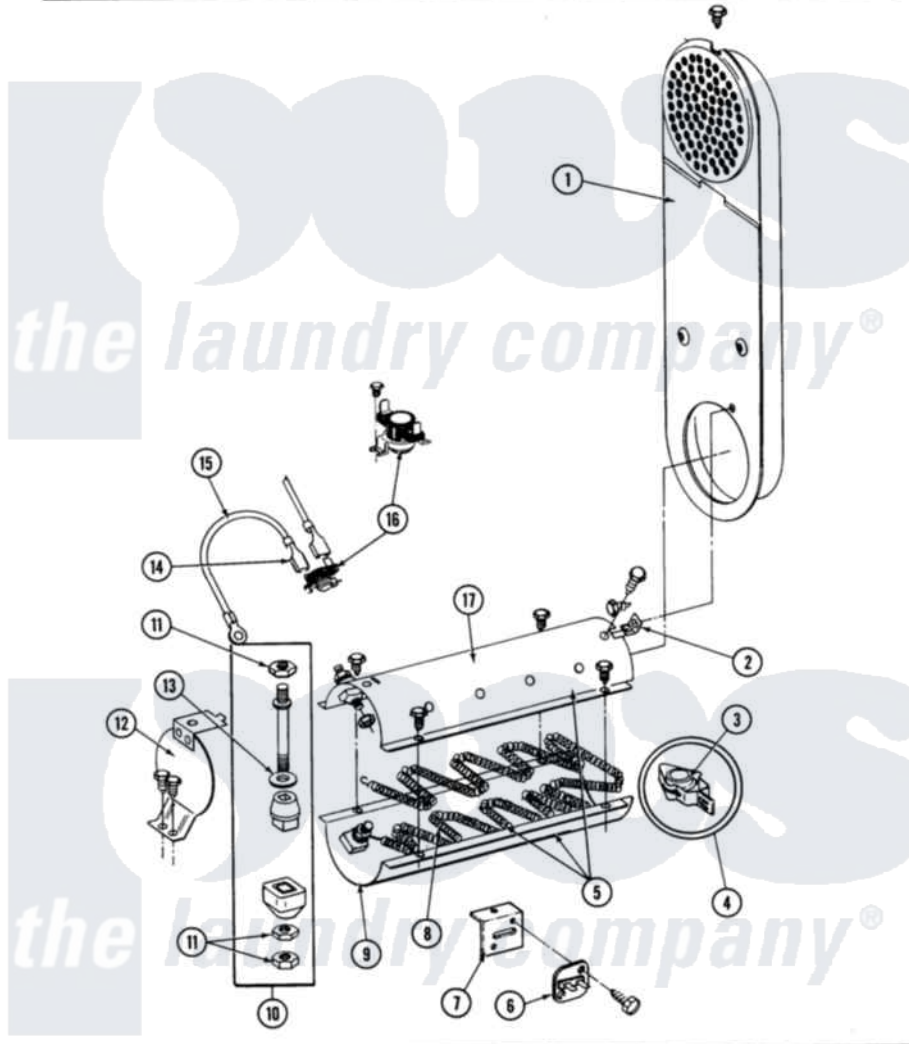

# Maytag GDE26CA 06 - INLET DUCT & HEATER ASSEMBLY

SECTION: INLET DUCT & HEATER ASSEMBLY  
 MODEL: DE-D626CA-CD-CT

Issue Date: 11/90

28

Maytag [Commercial Maytag GDE26CA Dryer Parts](#) Parts Diagram 06 - INLET DUCT & HEATER ASSEMBLY  
 Click on the part number to view part

Item	Original Part Number	Replaced By	Status	Part Description
001	<a href="#">211294</a>	<a href="#">90767</a>		Screw, 8A X 3/8 HeX Washer Head Tapping
"	NLA		Not Available	INLET DUCT ASSY.
002	<a href="#">211294</a>	<a href="#">90767</a>		Screw, 8A X 3/8 HeX Washer Head Tapping
"	<a href="#">Y312890</a>			Retainer, Heater Chamber
003	<a href="#">Y313270</a>			Insulator For Heater Elemen
004	<a href="#">Y303881</a>			Clip And Insulator Assembly
005	<a href="#">211294</a>	<a href="#">90767</a>		Screw, 8A X 3/8 HeX Washer Head Tapping
"	307470	<a href="#">Y303778</a>		Heater Assembly Complete
"	<a href="#">307471</a>			Heater Assembly Complete
006	<a href="#">307473</a>			Fuse, Thermal
"	NLA		Not Available	SCREW
007	<a href="#">211294</a>	<a href="#">90767</a>		Screw, 8A X 3/8 HeX Washer Head Tapping
"	<a href="#">315046</a>			MOUNTING BRACKET
008	Y304837	<a href="#">W10116793</a>		Element

"	<a href="#">Y313537</a>		Heater Element 240 Volt
009	<a href="#">Y313576</a>		Heater Chamber, Bottom
010	<a href="#">Y304596</a>		Terminal Insulator Assembly
011	<a href="#">311484</a>	<a href="#">112432</a>	Nut
012	<a href="#">211294</a>	<a href="#">90767</a>	Screw, 8A X 3/8 HeX Washer Head Tapping
"	304124	Not Available	HEATER SHIELD
013	<a href="#">311093</a>		Washer, Terminal Connection
014	<a href="#">210745</a>		Wire Terminal
015	<a href="#">Y304693</a>		Jumper Wire
016	<a href="#">211294</a>	<a href="#">90767</a>	Screw, 8A X 3/8 HeX Washer Head Tapping
"	<a href="#">303396</a>		Thermostat, Hi-Limit
"	<a href="#">303896</a>		Hi-Limit Thermostat-Canada
017	<a href="#">211294</a>	<a href="#">90767</a>	Screw, 8A X 3/8 HeX Washer Head Tapping
"	Y313575	Not Available	HEATER CHAMBER, TOP