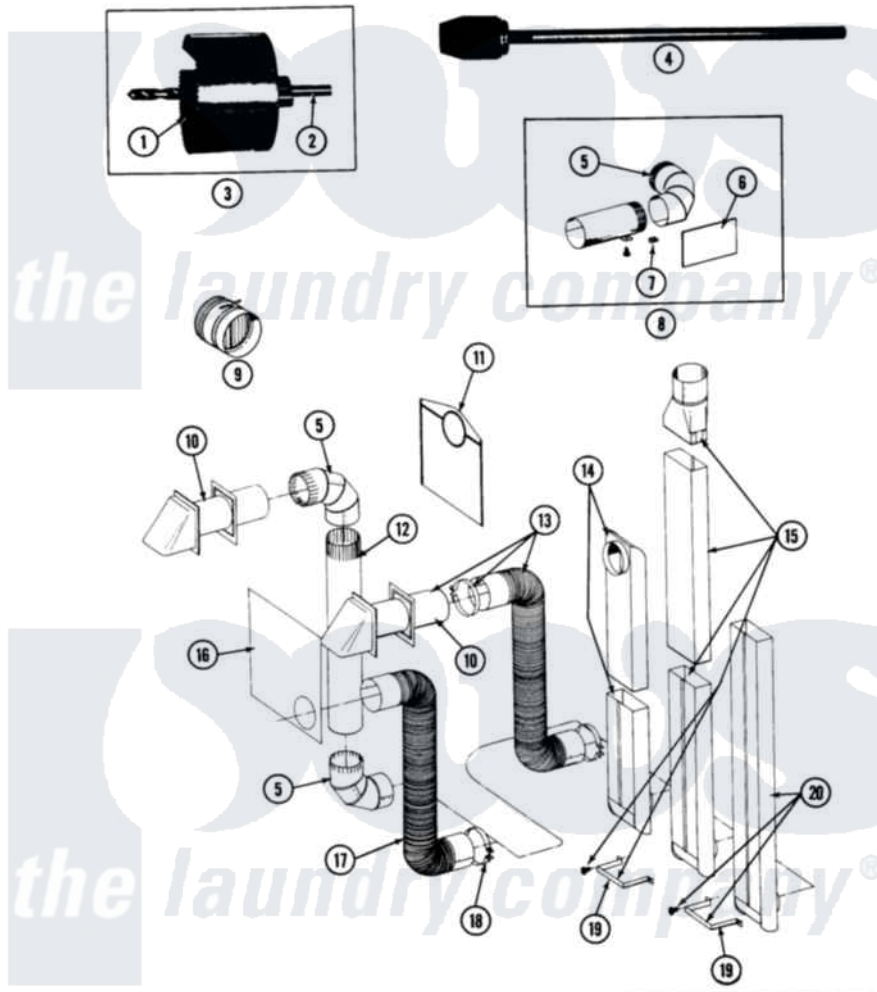

Maytag GDE26CA 09 - INSTALLATION ACCESSORIES

SECTION: INSTALLATION ACCESSORIES
 MODEL: DE-DG26CA-CD-CT

Issue Date: 11/90

36

Maytag [Commercial Maytag GDE26CA Dryer Parts](#) Parts Diagram 09 - INSTALLATION ACCESSORIES
 Click on the part number to view part

Item	Original Part Number	Replaced By	Status	Part Description
001	NLA		Not Available	BLADE, SAW
002	NLA		Not Available	REPLACEMENT DRILL
003	NLA		Not Available	HOLE SAW W/DRILL BIT
004	NLA		Not Available	EXTENSION CHUCK, DRILL
005	Y059131			Elbow, Venting
006	312302			Insulation, Exhaust Duct Kit
007	213323			Fastener, Exhaust Duct Kit
008	211294	90767		Screw, 8A X 3/8 HeX Washer Head Tapping
"	Y304652			Exhaust Duct Kit
009	NLA		Not Available	DAMPER, BACK DRAFT
010	Y059129	4396007RW		Vent Hood
011	311353		Not Available	BAG, LINT (DACRON)
012	Y059130			Pipe, Venting
013	Y059143			Flexible Vent Kit
014	Y059135			Vent Duct Assembly
015	NLA		Not Available	RECTANGULAR VENT KIT

016	Y059134		PLATE, ALUM. WINDOW (15``X20``)
017	Y304353	4396010RP	6ft Scvent
018	Y304630		Clamp, Flexible Duct
019	211294	90767	Screw, 8A X 3/8 HeX Washer Head Tapping
"	NLA	Not Available	BRACKET, EXHAUST DEFLECTOR
020	NLA	Not Available	EXHAUST DEFLECTOR KIT