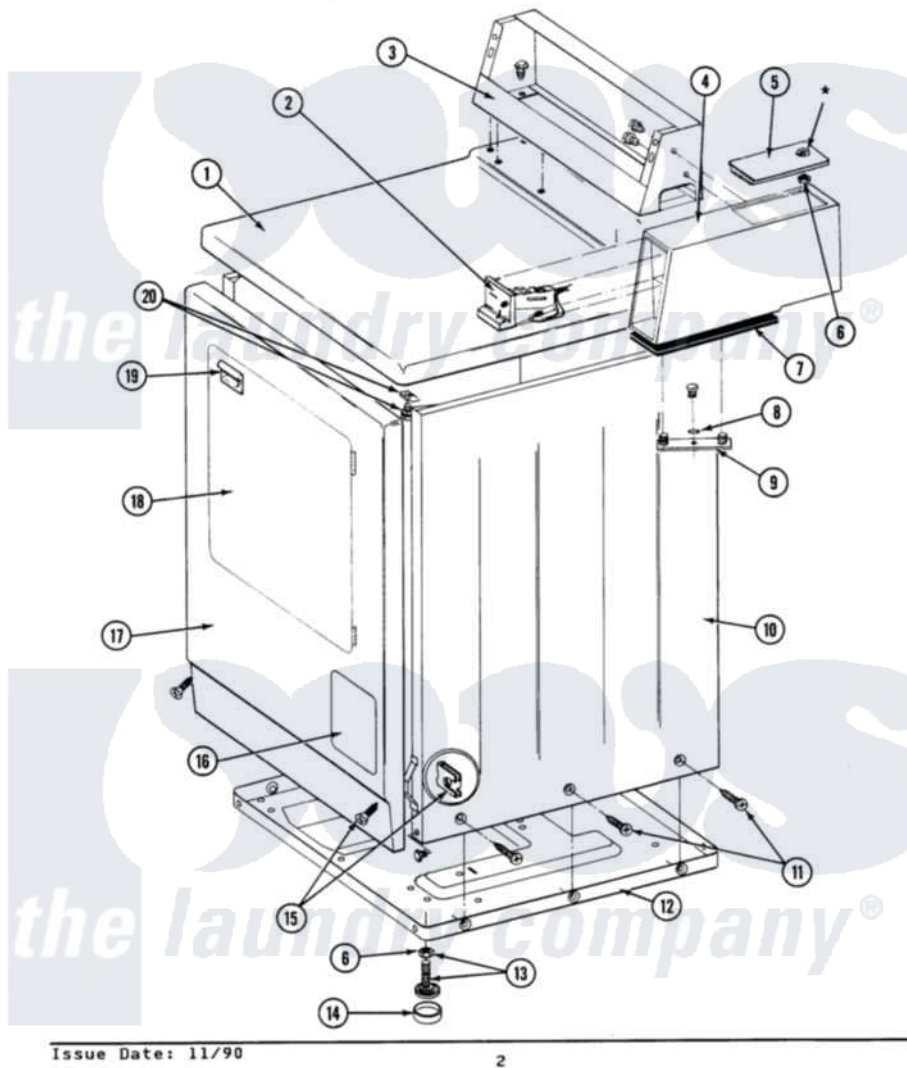

Maytag GDE26CD 01 - FRONT VIEW - CD MODELS

SECTION: FRONT VIEW
MODEL: DE-D626CD

Issue Date: 11/90

2

Maytag [Commercial Maytag GDE26CD Dryer Parts](#) Parts Diagram 01 - FRONT VIEW - CD MODELS
Click on the part number to view part

Item	Original Part Number	Replaced By	Status	Part Description
001	307105		Not Available	COVER, TOP ASSY. (WHT)
"	NLA		Not Available	(ALM)
002	NLA		Not Available	COIN DROP ASSY.
003	212276	W10116760		Screw
"	NLA		Not Available	CONTROL COVER (WHT)
004	207673	22001407		Case, Coin Slide
"	207673L	22001408		(ALM)
"	NLA		Not Available	(H. WHEAT)
005	203188		Not Available	TIMER ACCESS DOOR (WHT)
"	203188L		Not Available	ACCESS DOOR-ALMOND
"	203188M		Not Available	ACCESS DOOR-HARVEST WHEAT
006	Y052740	62739		Nut, Lock
007	214660			Gasket, Control Center
008	NLA		Not Available	WATER VALVE (WC MODELS 240-50)

009	211294	90767	Screw, 8A X 3/8 HeX Washer Head Tapping
"	NLA	Not Available	MTG. STRAP----NA
010	NLA	Not Available	CABINET (WHT)
"	Y310632	1163839	Screw
011	213007		Xfor Cabinet See Cabinet, Back
012	Y303361	Not Available	BASE ASSY. (UPPER & LOWER)
013	Y305086		Adjustable Leg And Nut
014	Y314137		Foot, Rubber
015	204439		Screw And Fstner Assembly
016	NLA	Not Available	PART NOT USED
017	NLA	Not Available	PANEL, FRONT (WHT)
018	308061	Not Available	DOOR ASSY. COMPLETE (WHT)
"	NLA	Not Available	(ALM)
019	314946		Handle White
"	314972		Handle Door ALM
"	NLA	Not Available	(H. WHEAT)
020	204445		Screw And Fastener Assembly