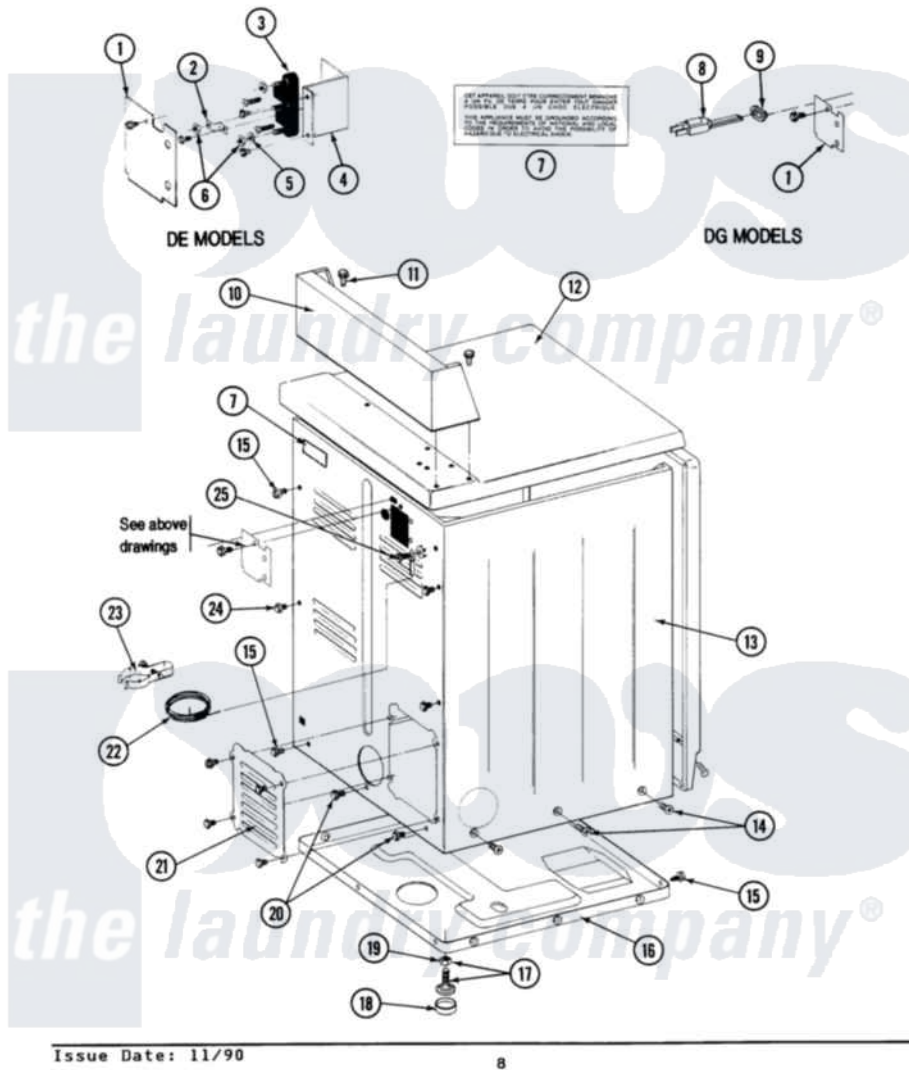

Maytag GDE26CD 02 - REAR VIEW - CD/CT MODELS

SECTION: REAR VIEW
MODEL: DE-DG26CD-CT

Issue Date: 11/90

8

Maytag Commercial Maytag GDE26CD Dryer Parts Parts Diagram 02 - REAR VIEW - CD/CT MODELS
Click on the part number to view part

Item	Original Part Number	Replaced By	Status	Part Description
001	Y313561			Screw---NA
"	Y312905		Not Available	COVER, TERMINAL
002	Y311423	489483		Screw 10-32 X 1/2
"	Y312184			Strap, Grounding
003	400008			Block, Terminal
"	Y312209	W10001200		Screw
004	Y313561			Screw---NA
"	Y310632	1163839		Screw
"	Y312904			Bracket, Terminal Block
005	Y311270			Washer, Terminal Block
006	311484	112432		Nut
007	214519			LABEL, ELECTRICAL INSTR. PART NOT USED-GAS MODELS ONLY
008	305168	33002916		Power Cord, Canadian 240V
009	211881			Grommet, Cord Part Not Used- Gas Models Only

010	NLA		Not Available	CONTROL COVER (WHT)
011	212276	W10116760		Screw
012	307105		Not Available	COVER, TOP ASSY. (WHT)
"	NLA		Not Available	(ALM)
013	NLA		Not Available	CABINET (WHT)
014	213007			Xfor Cabinet See Cabinet, Back
015	Y313561			Screw---NA
016	Y303361		Not Available	BASE ASSY. (UPPER & LOWER)
017	Y305086			Adjustable Leg And Nut
018	Y314137			Foot, Rubber
019	Y052740	62739		Nut, Lock
020	Y310632	1163839		Screw
021	211294	90767		Screw, 8A X 3/8 HeX Washer Head Tapping
"	Y312951		Not Available	ACCESS COVER, BACK
"	Y313559			Screw
022	311155			Ground Wire And Clamp
023	301548			Clamp, Ground Wire
"	NLA		Not Available	SCREW
024	Y310632	1163839		Screw
025	NLA		Not Available	SCREW & WASHER ASSY.