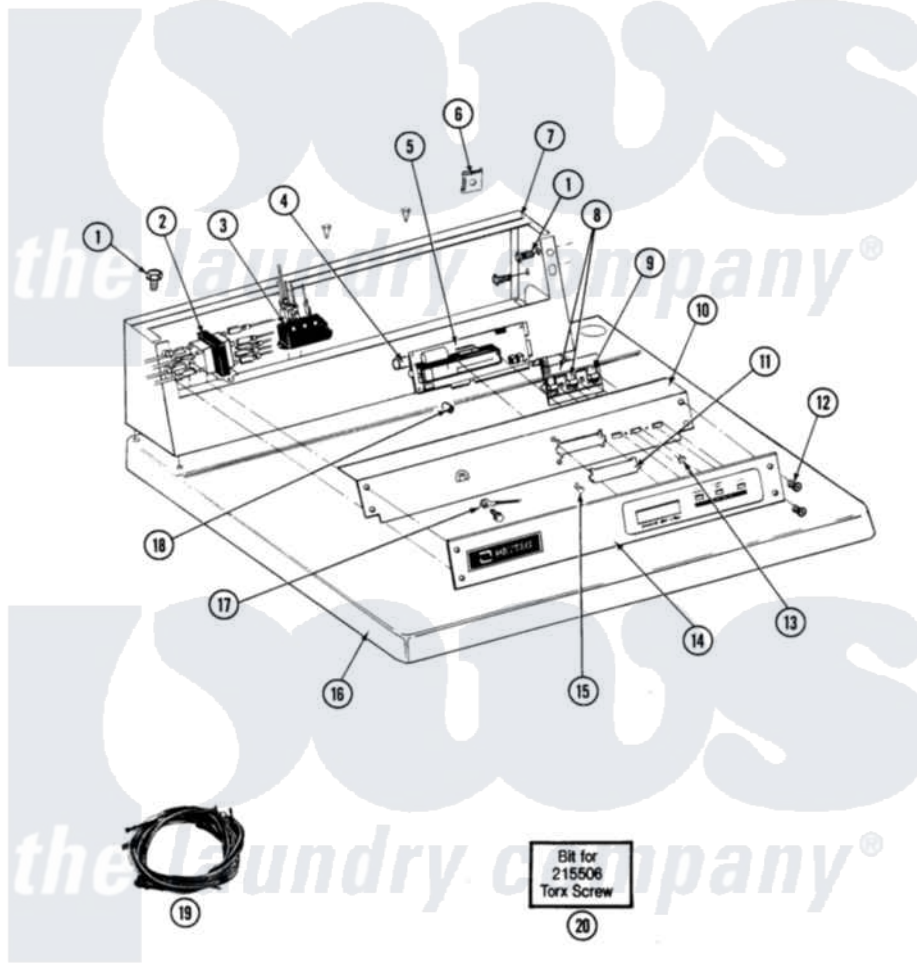

Maytag GDE26CD 03 - CONTROL PANEL-CD MODELS

SECTION: CD CONTROL PANEL
 MODEL: DE-D626CD

Issue Date: 11/90

12

Maytag [Commercial Maytag GDE26CD Dryer Parts](#) Parts Diagram 03 - CONTROL PANEL-CD MODELS
 Click on the part number to view part

| Item | Original Part Number | Replaced By | Status | Part Description |
|------|------------------------|---------------------------|---------------|---|
| 001 | 212276 | W10116760 | | Screw |
| 002 | 207766 | | | Transformer |
| " | 211294 | 90767 | | Screw, 8A X 3/8 HeX Washer Head Tapping |
| 003 | 206824 | W10133335 | | Relay, Motor |
| " | 211294 | 90767 | | Screw, 8A X 3/8 HeX Washer Head Tapping |
| 004 | 206828 | | | Battery |
| 005 | 215510 | | Not Available | SUPPORT, PC BOARD |
| " | NLA | | Not Available | CIRCUIT BOARD ASSY |
| 006 | 215003 | | | Fastener, Panel And Bracket |
| 007 | 212276 | W10116760 | | Screw |
| " | NLA | | Not Available | CONTROL COVER (WHT) |
| 008 | 306694 | | | Backup Plate With Switch |
| 009 | 215517 | W10131113 | | Push Button |
| 010 | NLA | | Not Available | BACK BRACKET, CNTRL PNL (WHT) |

| | | | |
|-----|-------------------------|---------------------------|------------------------------|
| 011 | 215515 | Not Available | COVER, DISPLAY |
| 012 | 215506 | | Screw, Control Panel Overlay |
| 013 | 215527 | W10140652 | Screw, 6-20 X 1/2 |
| 014 | NLA | Not Available | CONTROL PANEL |
| 015 | 215526 | | Screw, Circuit Board |
| 016 | 307105 | Not Available | COVER, TOP ASSY. (WHT) |
| " | NLA | Not Available | (ALM) |
| 017 | 205810 | | Wire, Ground |
| " | 211252 | | Screw, Ground Wire |
| 018 | Y215513 | | Standoff, Circuit Board |
| 019 | NLA | Not Available | WIRE HARNESS |
| " | Y307455 | | Wire Harness |
| 020 | Y038227 | Not Available | TORX BIT (215506 SCREW) |