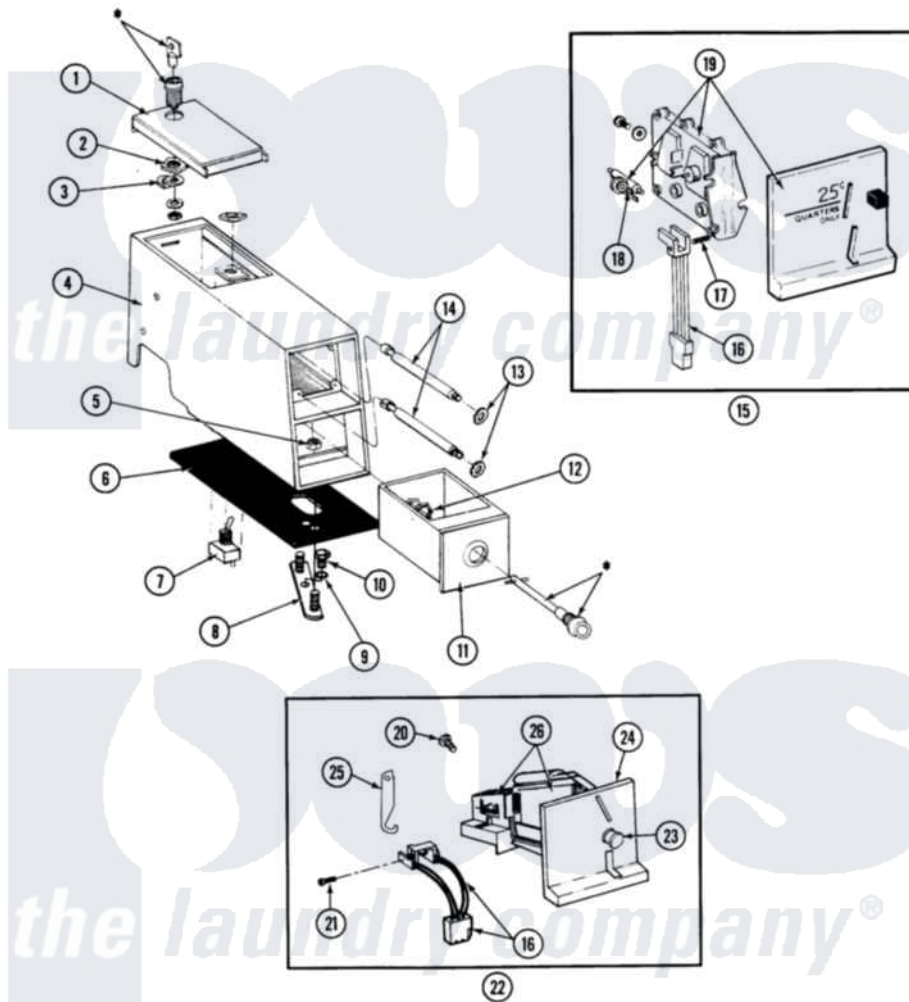

Maytag GDE26CD 04 - CONTROL CENTER - CD MODELS

SECTION: CD CONTROL CENTER
 MODEL: DE26CD DG26CD SERIES 01

P/N 16000129R4

* Contact your Commercial Distributor for lock, keys & accessories

Issue Date: 11/91

Maytag Commercial Maytag GDE26CD Dryer Parts Parts Diagram 04 - CONTROL CENTER - CD MODELS
 Click on the part number to view part

Item	Original Part Number	Replaced By	Status	Part Description
001	203188		Not Available	TIMER ACCESS DOOR (WHT)
"	203188L		Not Available	ACCESS DOOR-ALMOND
"	203188M		Not Available	ACCESS DOOR-HARVEST WHEAT
002	212328	W10139762		Hex Nut, 3/4-27
003	213750	W10133266		Cam-Lock
004	207673	22001407		Case, Coin Slide
"	207673L	22001408		(ALM)
"	207940	22001407		Case, Coin Slide
"	207940L	22001408		(ALM)
"	NLA		Not Available	(H. WHEAT)
005	Y052740	62739		Nut, Lock
006	214660			Gasket, Control Center
007	206794		Not Available	SWITCH (W/NUT)
008	NLA		Not Available	MTG. STRAP----NA
009	910309			Washer, Mounting Strap

010	211294	90767	Screw, 8A X 3/8 HeX Washer Head Tapping
011	207672	208884	Coin Box K
"	207672L	208884	Coin Box K
"	207912	208884	Coin Box K
"	207912L	208884	Coin Box K
"	NLA	Not Available	(H. WHEAT)
012	212328	W10139762	Hex Nut, 3/4-27
013	910181		Lockwasher, Terminal Block
014	213035		Bolt, Locking
015	NLA	Not Available	COIN DROP ASSY.
016	206799		Optic Switch Assembly
017	314665		Screw, Switch Assembly
018	NLA	Not Available	BALANCE ARM W/WEIGHT (\$25)
019	NLA	Not Available	COIN REJECTOR
020	NLA	Not Available	SCREW
021	314665		Screw, Switch Assembly
022	207948		Coin Drop Assembly
"	NLA	Not Available	COIN DROP ASSY 25 CENTS
023	216009		BUTTON, RETURN
024	216010	Y208306	Kit- Mtg C
025	216011		Spring, Return Button
026	207947		Rejector, Coin
"	207949		Rejector, Coin