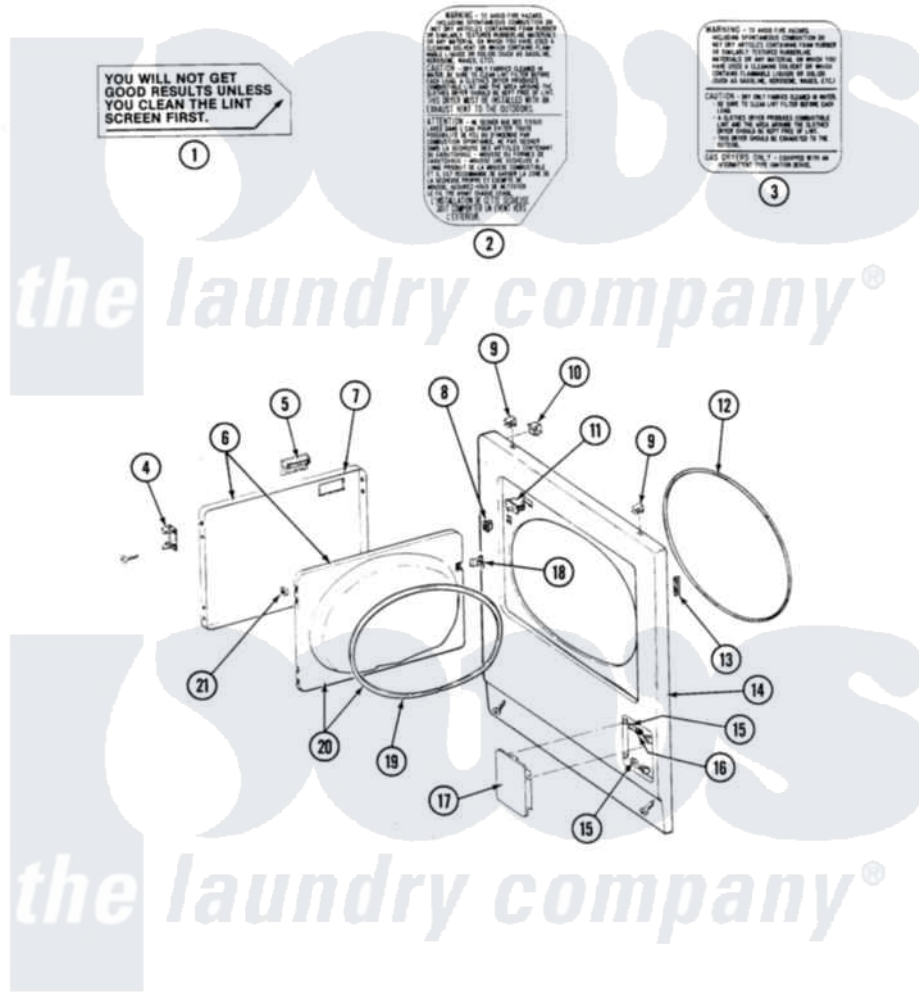

Maytag GDE26CD 05 - FRONT PANEL & DOOR ASSEMBLY

SECTION: FRONT PANEL & DOOR ASSEMBLY
 MODEL: DE-D626CA-CD-CT

Issue Date: 11/90

24

Maytag [Commercial Maytag GDE26CD Dryer Parts](#) Parts Diagram 05 - FRONT PANEL & DOOR ASSEMBLY
 Click on the part number to view part

Item	Original Part Number	Replaced By	Status	Part Description
001	Y313340			LABEL, LINT SCREEN INSTRUCTION
002	314941		Not Available	LABEL, INSTRUCTION
003	NLA		Not Available	INSTRUCTION LABEL
004	307099	33001230		Hinge, Door
"	Y314062			Screw, Door Hinge And Panel
005	312960	489355		Screw, 8 X 1/2
"	314946			Handle White
"	314972			Handle Door ALM
"	NLA		Not Available	(H. WHEAT)
006	NLA		Not Available	(ALM)
"	Y307111		Not Available	DOOR ASSY. COMPLETE (WHT)
007	314966			Panel, Outer
"	NLA		Not Available	(ALM)
008	306436			Door Latch Kit--W
009	212982	22001650		Fastener, Spring

010	Y310376			Clip, Door Switch Harness
011	Y305753	W10169313		Switch-Dor
012	314937			Seal, Front Panel
013	Y313907			Fastener, Twin
014	204439			Screw And Fstner Assembly
"	NLA		Not Available	PANEL, FRONT (WHT)
015	212949	22001866		Screw, Relay
"	NLA		Not Available	PART NOT USED
016	312369			Sleeve, Access Panel Stud Part Not Used
017	NLA		Not Available	PART NOT USED
018	314936	33001305		Strike, Door
"	314944	33001305		Strike, Door
019	314935	33001192		Seal, Door
020	307098		Not Available	DOOR, INNER (W/SEAL)
021	Y313910			Clip, Door Liner To Outer Panel