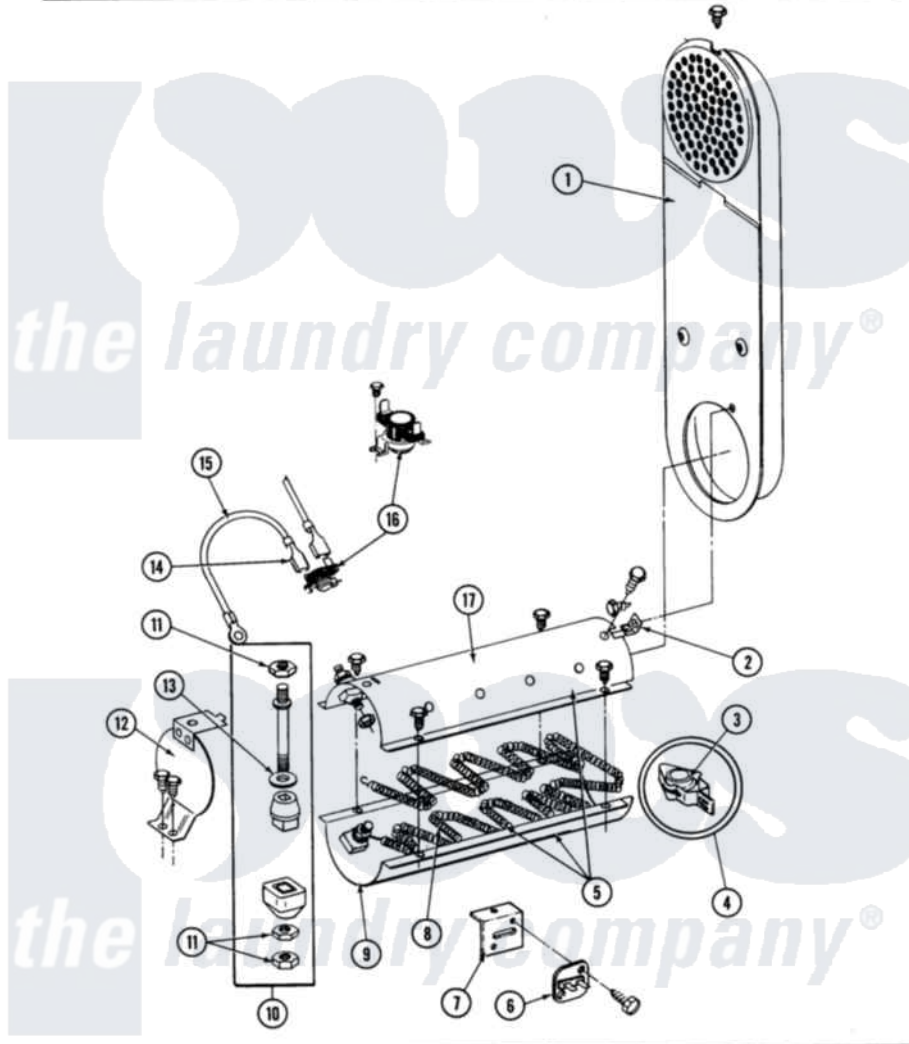

# Maytag GDE26CD 07 - INLET DUCT & HEATER ASSEMBLY

SECTION: INLET DUCT & HEATER ASSEMBLY  
 MODEL: DE-D626CA-CD-CT

Issue Date: 11/90

28

Maytag [Commercial Maytag GDE26CD Dryer Parts](#) Parts Diagram 07 - INLET DUCT & HEATER ASSEMBLY  
 Click on the part number to view part

Item	Original Part Number	Replaced By	Status	Part Description
001	<a href="#">211294</a>	<a href="#">90767</a>		Screw, 8A X 3/8 HeX Washer Head Tapping
"	NLA		Not Available	INLET DUCT ASSY.
002	<a href="#">211294</a>	<a href="#">90767</a>		Screw, 8A X 3/8 HeX Washer Head Tapping
"	<a href="#">Y312890</a>			Retainer, Heater Chamber
003	<a href="#">Y313270</a>			Insulator For Heater Elemen
004	<a href="#">Y303881</a>			Clip And Insulator Assembly
005	<a href="#">211294</a>	<a href="#">90767</a>		Screw, 8A X 3/8 HeX Washer Head Tapping
"	307470	<a href="#">Y303778</a>		Heater Assembly Complete
"	<a href="#">307471</a>			Heater Assembly Complete
006	<a href="#">307473</a>			Fuse, Thermal
"	NLA		Not Available	PART NOT USED
007	<a href="#">211294</a>	<a href="#">90767</a>		Screw, 8A X 3/8 HeX Washer Head Tapping
"	<a href="#">315046</a>			MOUNTING BRACKET
008	Y304837	<a href="#">W10116793</a>		Element