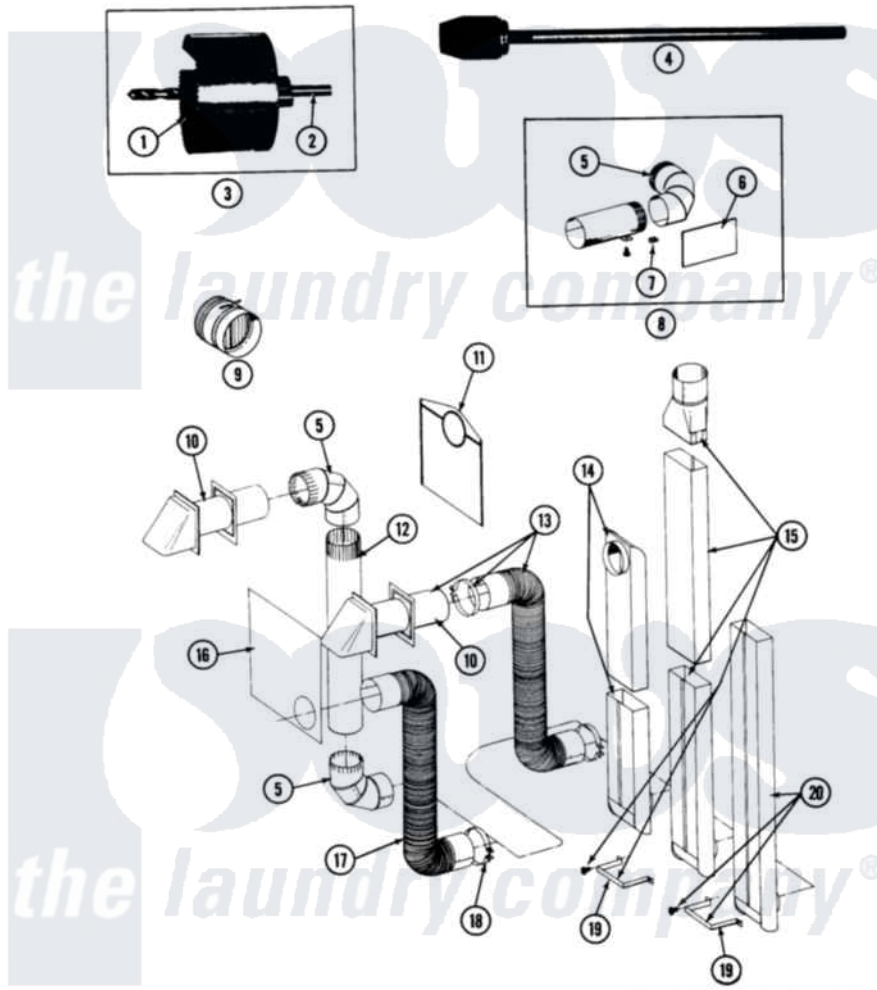

# Maytag GDE26CD 10 - INSTALLATION ACCESSORIES

SECTION: INSTALLATION ACCESSORIES  
 MODEL: DE-DG26CA-CD-CT

Issue Date: 11/90

36

Maytag Commercial Maytag GDE26CD Dryer Parts Parts Diagram 10 - INSTALLATION ACCESSORIES  
 Click on the part number to view part

Item	Original Part Number	Replaced By	Status	Part Description
001	NLA		Not Available	BLADE, SAW
002	NLA		Not Available	REPLACEMENT DRILL
003	NLA		Not Available	HOLE SAW W/DRILL BIT
004	NLA		Not Available	EXTENSION CHUCK, DRILL
005	<a href="#">Y059131</a>			Elbow, Venting
006	<a href="#">312302</a>			Insulation, Exhaust Duct Kit
007	<a href="#">213323</a>			Fastener, Exhaust Duct Kit
008	<a href="#">211294</a>	<a href="#">90767</a>		Screw, 8A X 3/8 Hex Washer Head Tapping
"	<a href="#">Y304652</a>			Exhaust Duct Kit
009	NLA		Not Available	DAMPER, BACK DRAFT
010	Y059129	<a href="#">4396007RW</a>		Vent Hood
011	311353		Not Available	BAG, LINT (DACRON)
012	<a href="#">Y059130</a>			Pipe, Venting
013	<a href="#">Y059143</a>			Flexible Vent Kit
014	<a href="#">Y059135</a>			Vent Duct Assembly
015	NLA		Not Available	RECTANGULAR VENT KIT

016	<a href="#">Y059134</a>		PLATE, ALUM. WINDOW (15``X20``)
017	Y304353	<a href="#">4396010RP</a>	6ft Scvent
018	<a href="#">Y304630</a>		Clamp, Flexible Duct
019	<a href="#">211294</a>	<a href="#">90767</a>	Screw, 8A X 3/8 HeX Washer Head Tapping
"	NLA	Not Available	BRACKET, EXHAUST DEFLECTOR
020	NLA	Not Available	EXHAUST DEFLECTOR KIT