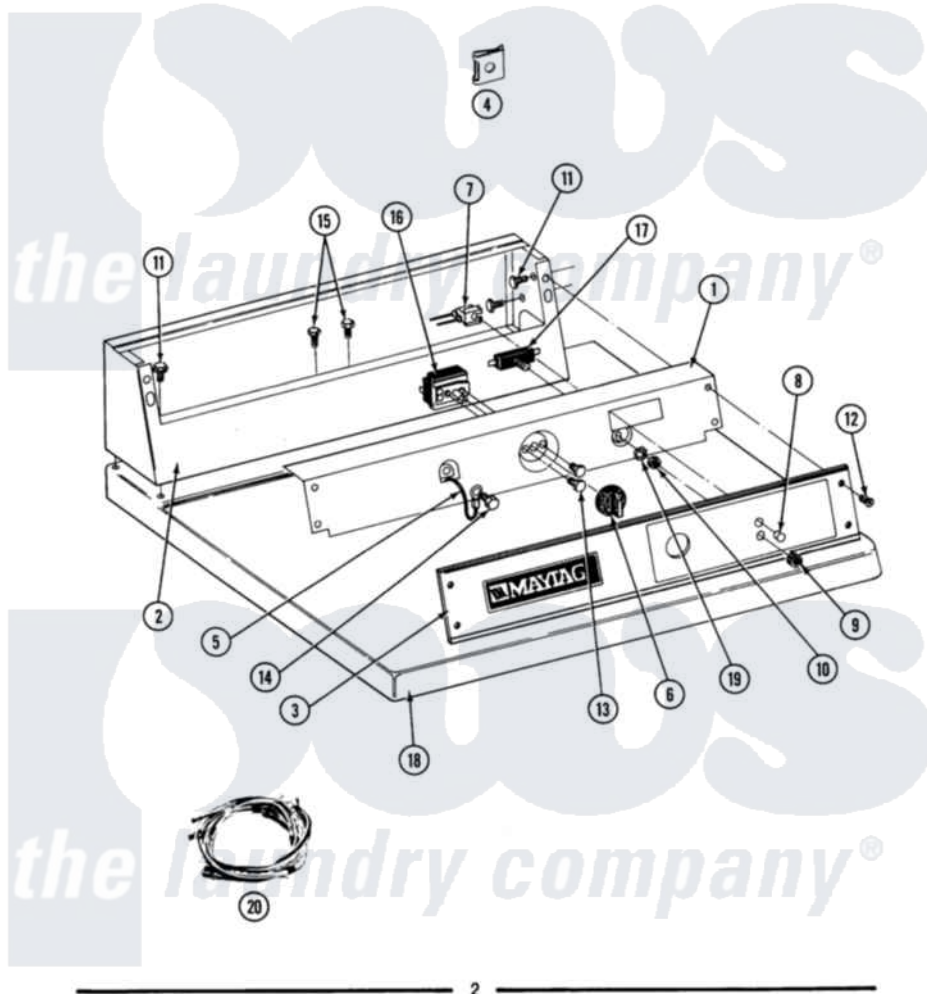

Maytag GDE26CS 01 - CONTROL PANEL

MODEL DE-DG26CS CS CONTROL PANEL

2

Maytag [Commercial Maytag GDE26CS Dryer Parts](#) Parts Diagram 01 - CONTROL PANEL
 Click on the part number to view part

Item	Original Part Number	Replaced By	Status	Part Description
001	314912		Not Available	BRACKET, CONTROL PANEL (WHT)
"	NLA		Not Available	(ALM)
002	NLA		Not Available	CONTROL COVER (WHT)
003	NLA		Not Available	CONTROL PANEL
004	215003			Fastener, Panel And Bracket
005	205810			Wire, Ground
006	306938			Knob, Selector Switch
007	204075		Not Available	PILOT LAMP (DG MODELS ONLY)
"	Y305396		Not Available	LAMP, INDICATOR
008	215564			Lens, Indicator Light
009	Y312702			Knurled Nut, Start Switch
010	Y312706	422617		Nut
011	212276	W10116760		Screw
"	212276	W10116760		Screw
012	212277			Screw, No.8 X 1/2 Inch

013	Y313588	488234		Screw 8-32 X 1/4
014	211252			Screw, Ground Wire
015	211294	90767		Screw, 8A X 3/8 HeX Washer Head Tapping
"	Y314322	211251		Screw, Transformer
016	307237	W10327105		Switch, Cycle Selection
017	306940	W10149462		Switch, Push-To-Start
018	307105		Not Available	COVER, TOP ASSY. (WHT)
"	NLA		Not Available	(ALM)
019	312751			Lockwasher, Start Switch
020	307280			Harness, Wire
"	NLA		Not Available	MAIN WIRE HARNESS