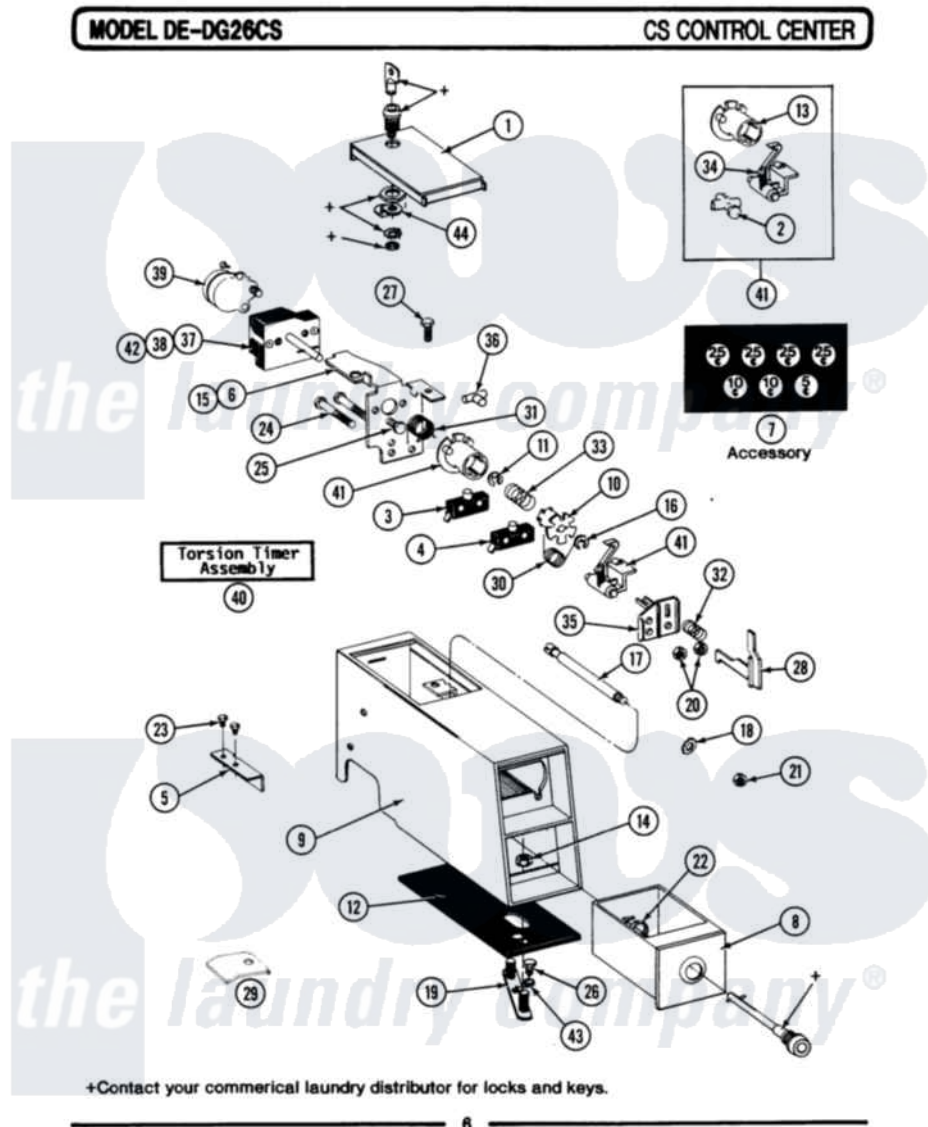

Maytag GDE26CS 02 - CONTROL CENTER

Maytag [Commercial Maytag GDE26CS Dryer Parts](#) Parts Diagram 02 - CONTROL CENTER
 Click on the part number to view part

Item	Original Part Number	Replaced By	Status	Part Description
001	203188		Not Available	TIMER ACCESS DOOR (WHT)
"	203188L		Not Available	ACCESS DOOR-ALMOND
"	203188M		Not Available	ACCESS DOOR-HARVEST WHEAT
002	314547	Y308109		Slide And Adj. Return Bracket
003	Y305799			Bypass Switch For Heater
004	305798		Not Available	BYPASS SWITCH FOR MOTOR
005	314334			Bracket For Coin Slide
006	314333			Timer Mounting Bracket
007	214648			Decal, Coinage
008	205423	208883		Coin Box K
"	205423L	208883		Coin Box K
"	205423M	208883		Coin Box K
"	207913	208883		Coin Box K
"	NLA		Not Available	(ALM)