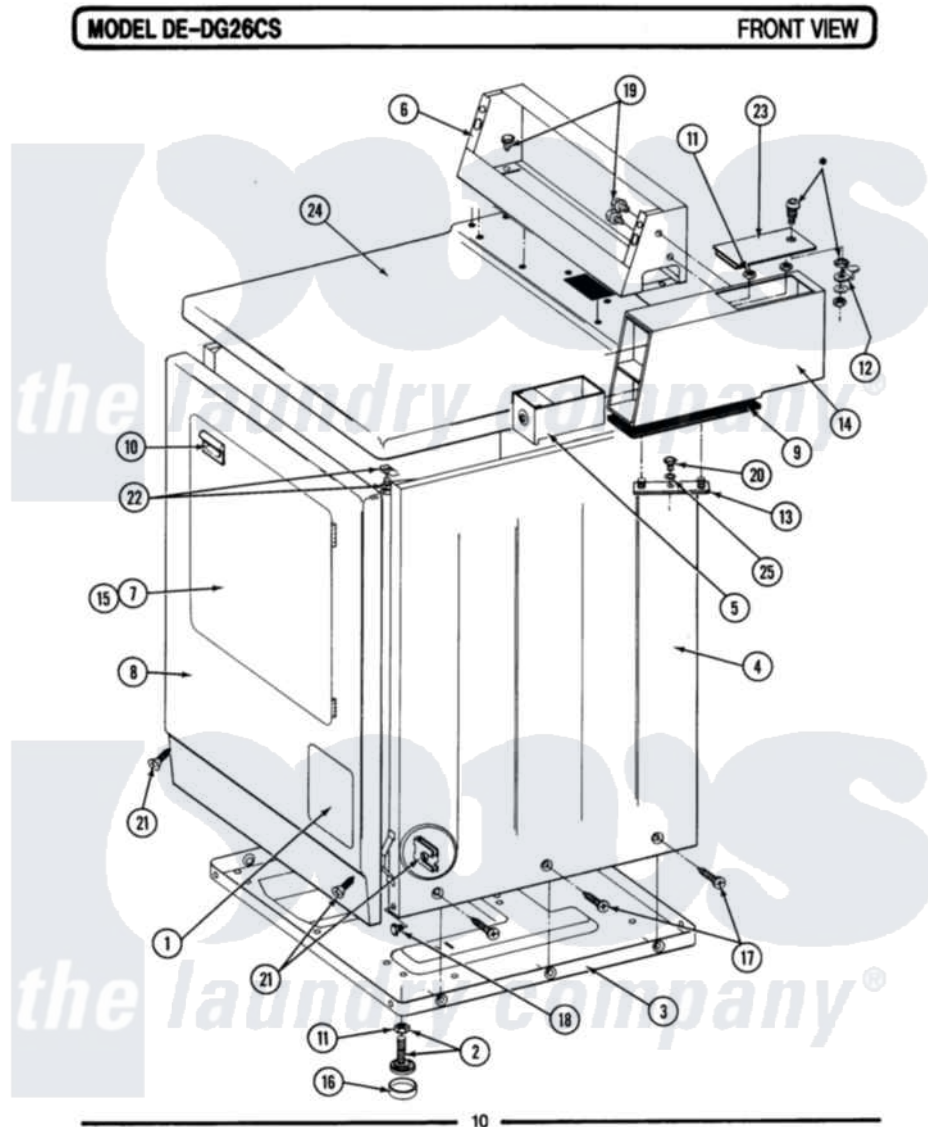

Maytag GDE26CS 04 - FRONT VIEW

Maytag Commercial Maytag GDE26CS Dryer Parts Parts Diagram 04 - FRONT VIEW
 Click on the part number to view part

Item	Original Part Number	Replaced By	Status	Part Description
001	NLA		Not Available	PART NOT USED
002	Y305086			Adjustable Leg And Nut
003	Y303361		Not Available	BASE ASSY. (UPPER & LOWER)
004	NLA		Not Available	CABINET (WHT)
005	205423	208883		Coin Box K
"	205423L	208883		Coin Box K
"	205423M	208883		Coin Box K
006	NLA		Not Available	CONTROL COVER (WHT)
007	NLA		Not Available	(ALM)
"	Y307111		Not Available	DOOR ASSY. COMPLETE (WHT)
008	NLA		Not Available	PANEL, FRONT (WHT)
009	214660			Gasket, Control Center
010	314946			Handle White
"	314972			Handle Door ALM
"	NLA		Not Available	(H. WHEAT)

011	Y052740	62739		Nut, Lock
012	213750	W10133266		Cam-Lock
013	NLA		Not Available	MTG. STRAP---NA
014	206956	22001405		Case, Coin Slide
"	206956L	22001405		Case, Coin Slide
"	206956M	22001405		Case, Coin Slide
015	314966			Panel, Outer
"	NLA		Not Available	(ALM)
016	Y314137			Foot, Rubber
017	213007			Xfor Cabinet See Cabinet, Back
018	Y310632	1163839		Screw
019	212276	W10116760		Screw
020	211294	90767		Screw, 8A X 3/8 HeX Washer Head Tapping
021	204439			Screw And Fstner Assembly
022	204445			Screw And Fastener Assembly
023	203188		Not Available	TIMER ACCESS DOOR (WHT)
"	203188L		Not Available	ACCESS DOOR-ALMOND
"	203188M		Not Available	ACCESS DOOR-HARVEST WHEAT
024	307105		Not Available	COVER, TOP ASSY. (WHT)
"	NLA		Not Available	(ALM)
025	910309			Washer, Mounting Strap