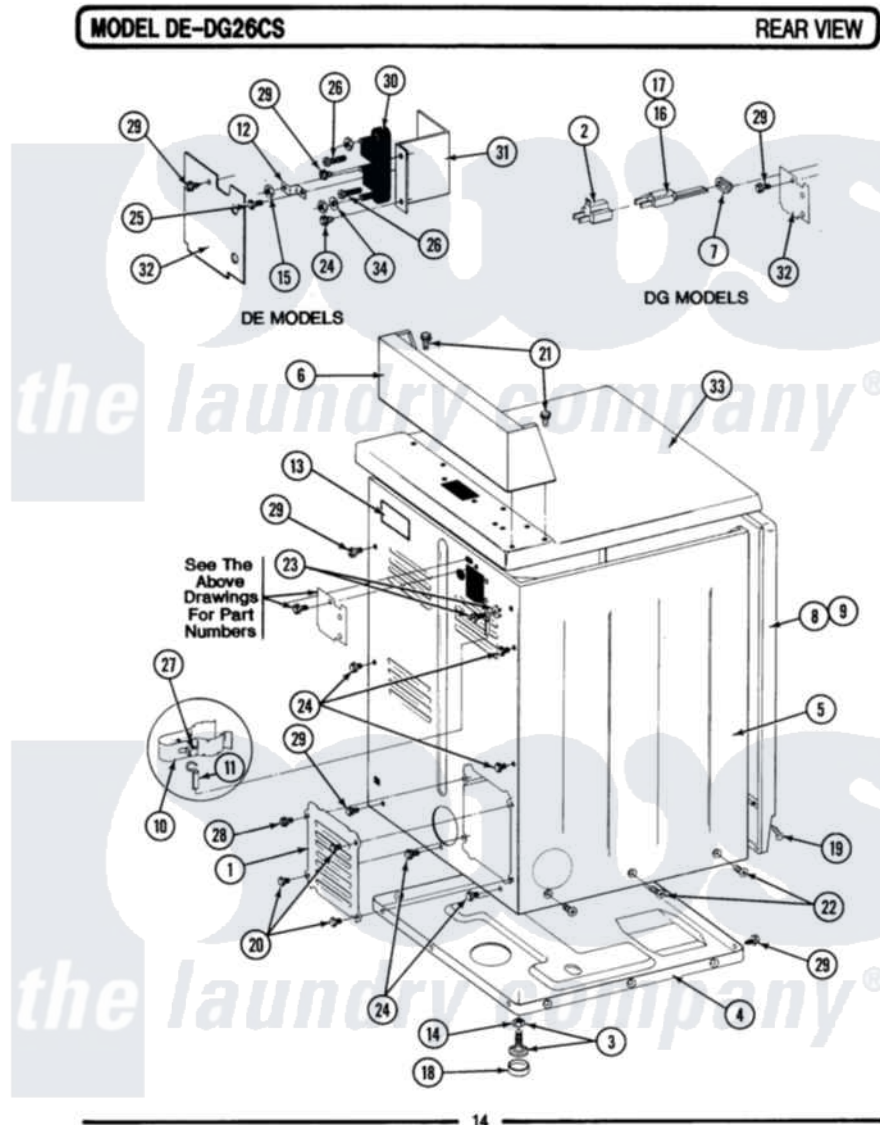

# Maytag GDE26CS 05 - REAR VIEW

Maytag Commercial Maytag GDE26CS Dryer Parts Parts Diagram 05 - REAR VIEW  
 Click on the part number to view part

Item	Original Part Number	Replaced By	Status	Part Description
001	Y312951		Not Available	ACCESS COVER, BACK
002	<a href="#">Y201808</a>			Converter
003	<a href="#">Y305086</a>			Adjustable Leg And Nut
004	Y303361		Not Available	BASE ASSY. (UPPER & LOWER)
005	NLA		Not Available	CABINET (WHT)
006	NLA		Not Available	CONTROL COVER (WHT)
007	<a href="#">211881</a>			Grommet, Cord Part Not Used-Gas Models Only
008	NLA		Not Available	PANEL, FRONT (WHT)
009	<a href="#">307998L</a>			Front Panel---NA
"	NLA		Not Available	PART NOT USED
010	<a href="#">301548</a>			Clamp, Ground Wire
011	<a href="#">311155</a>			Ground Wire And Clamp
012	<a href="#">Y312184</a>			Strap, Grounding
013	<a href="#">214519</a>			LABEL, ELECTRICAL INSTR. PART NOT USED-GAS MODELS ONLY