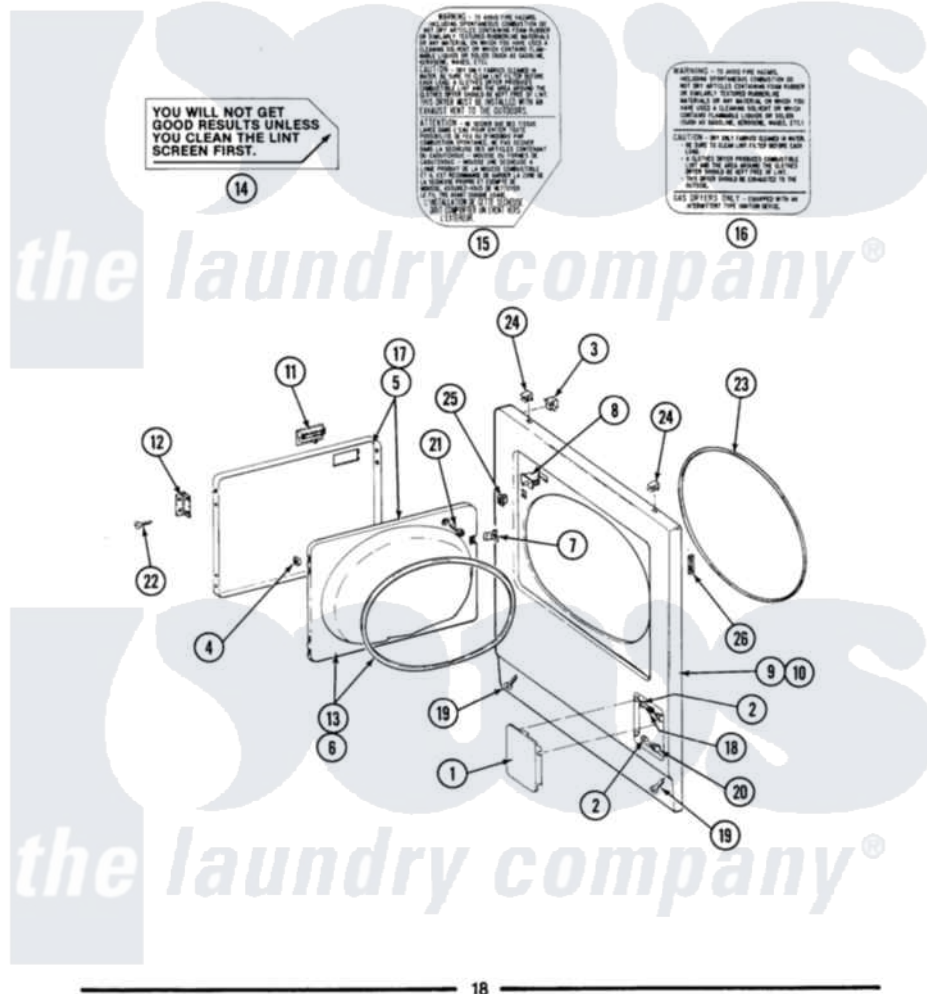

Maytag GDE26CS 06 - FRONT PANEL & DOOR ASSEMBLY

MODEL DE-DG26CS FRONT PANEL & DOOR ASSEMBLY

Maytag Commercial Maytag GDE26CS Dryer Parts Parts Diagram 06 - FRONT PANEL & DOOR ASSEMBLY
 Click on the part number to view part

Item	Original Part Number	Replaced By	Status	Part Description
001	NLA		Not Available	PART NOT USED
002	NLA		Not Available	PART NOT USED
003	Y310376			Clip, Door Switch Harness
004	Y313910			Clip, Door Liner To Outer Panel
005	NLA		Not Available	(ALM)
"	Y307111		Not Available	DOOR ASSY. COMPLETE (WHT)
006	314935	33001192		Seal, Door
007	314936	33001305		Strike, Door
"	314944	33001305		Strike, Door
008	Y305753	W10169313		Switch-Door
009	NLA		Not Available	PANEL, FRONT (WHT)
010	307998L			Front Panel---NA
"	NLA		Not Available	PART NOT USED
011	314946			Handle White
"	314972			Handle Door ALM

"	NLA		Not Available	(H. WHEAT)
012	307099	33001230		Hinge, Door
013	307098		Not Available	DOOR, INNER (W/SEAL)
014	Y313340			LABEL, LINT SCREEN INSTRUCTION
015	314941		Not Available	LABEL, INSTRUCTION
016	NLA		Not Available	INSTRUCTION LABEL
017	314966			Panel, Outer
"	NLA		Not Available	(ALM)
018	312369			Sleeve, Access Panel Stud Part Not Used
019	204439			Screw And Fstner Assembly
020	212949	22001866		Screw, Relay
021	312960	489355		Screw, 8 X 1/2
022	Y314062			Screw, Door Hinge And Panel
023	314937			Seal, Front Panel
024	212982	22001650		Fastener, Spring
025	306436			Door Latch Kit--W
026	Y313907			Fastener, Twin