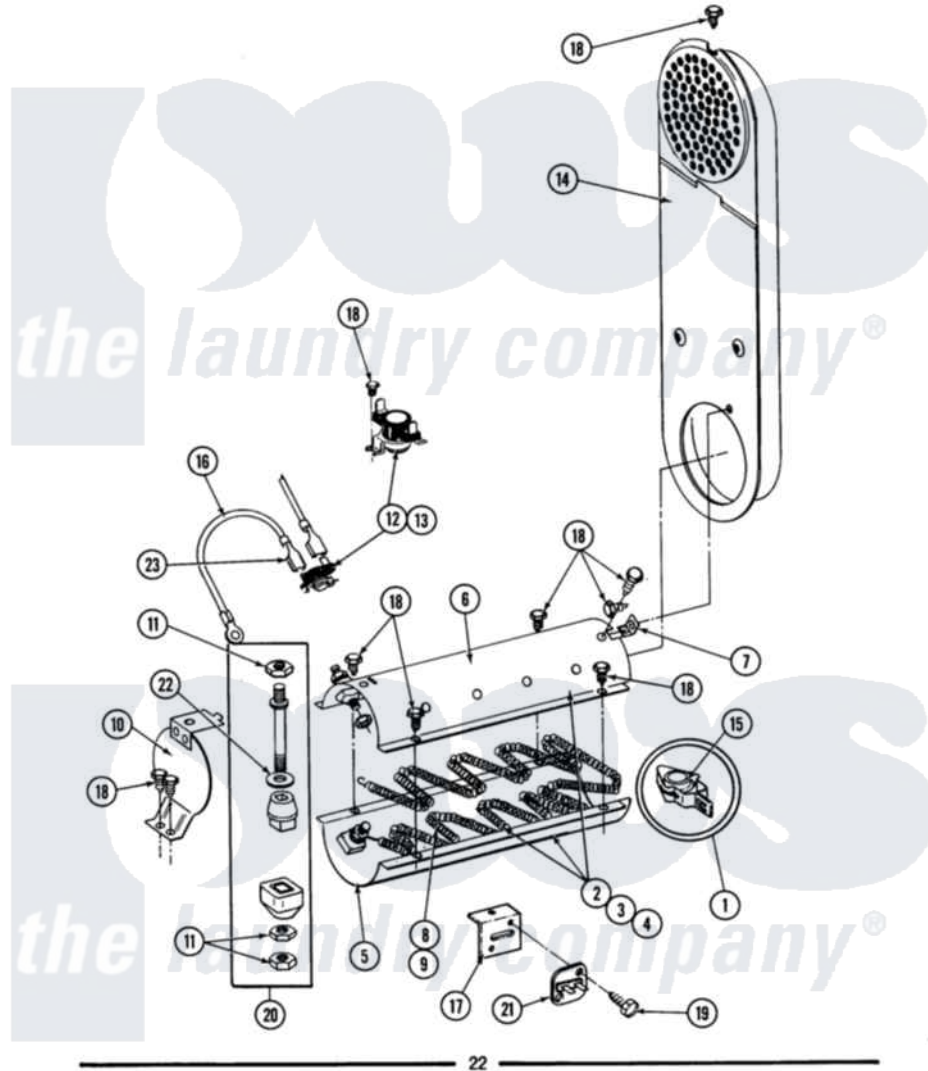

Maytag GDE26CS 08 - INLET DUCT\HEATER ASSY.

MODEL DE26CS **INLET DUCT & HEATER ASSEMBLY**

Maytag [Commercial Maytag GDE26CS Dryer Parts](#) Parts Diagram 08 - INLET DUCT\HEATER ASSY.
 Click on the part number to view part

Item	Original Part Number	Replaced By	Status	Part Description
001	Y303881			Clip And Insulator Assembly
002	Y303404			Heater Assembly Complete
003	Y303778			Heater Assembly Complete
004	Y303856		Not Available	HEATER ASSY. COMPLETE (208V)
005	Y313576			Heater Chamber, Bottom
006	Y313575		Not Available	HEATER CHAMBER, TOP
007	Y312890			Retainer, Heater Chamber
008	Y304837	W10116793		Element
009	Y313537			Heater Element 240 Volt
010	304124		Not Available	HEATER SHIELD
011	311484	112432		Nut
012	303396			Thermostat, Hi-Limit
013	303896			Hi-Limit Thermostat-Canada
014	NLA		Not Available	INLET DUCT ASSY.
015	Y313270			Insulator For Heater Elemen
016	Y304693			Jumper Wire

017	315046		MOUNTING BRACKET
018	211294	90767	Screw, 8A X 3/8 HeX Washer Head Tapping
019	NLA	Not Available	SCREW
020	Y304596		Terminal Insulator Assembly
021	307473		Fuse, Thermal
022	311093		Washer, Terminal Connection
023	210745		Wire Terminal