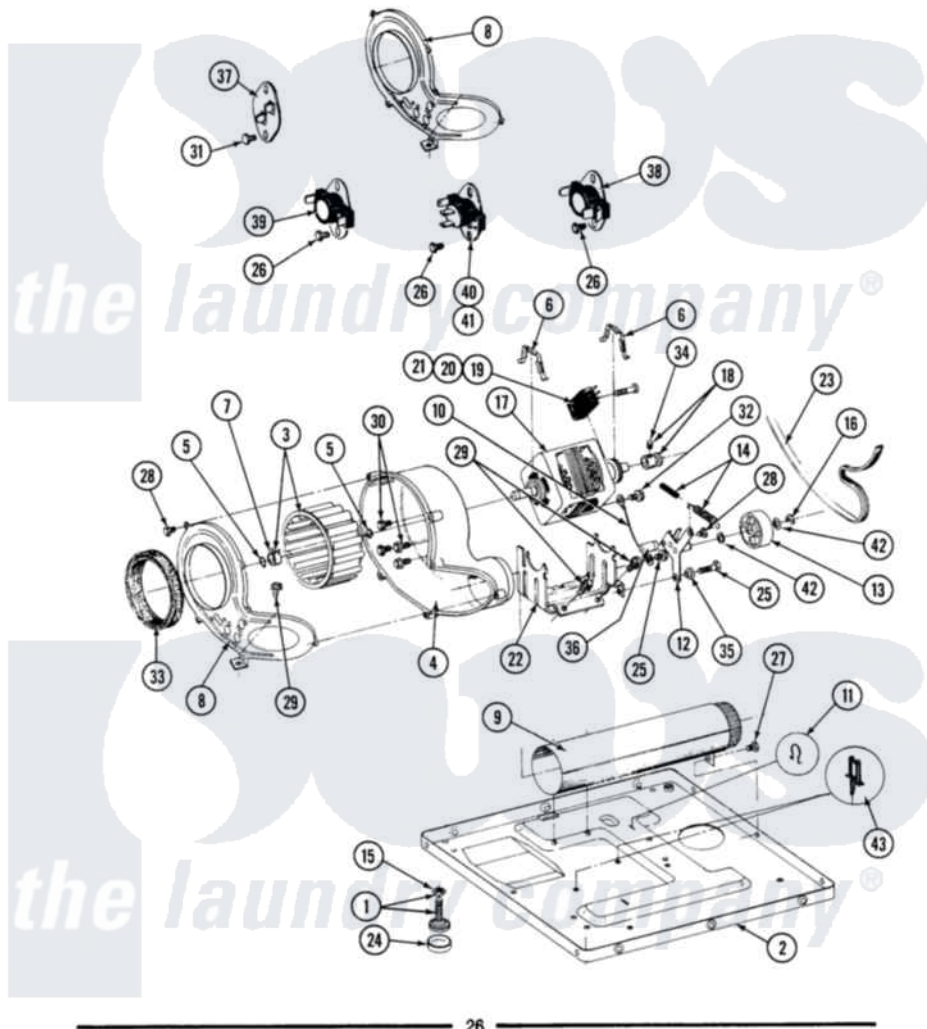

Maytag GDE26CS 09 - MOTOR\BLOWER\BASE FRAME\THERMOSTATS

MODEL DE-DG26CS MOTOR, BLOWER, BASE FRAME & THERMOSTATS

Maytag [Commercial Maytag GDE26CS Dryer Parts](#) Parts Diagram 09 - MOTOR\BLOWER\BASE FRAME\THERMOSTATS
 Click on the part number to view part

Item	Original Part Number	Replaced By	Status	Part Description
001	Y305086			Adjustable Leg And Nut
002	Y303361		Not Available	BASE ASSY. (UPPER & LOWER)
003	Y303836			Blower Wheel Assembly And Clamp
004	Y312893			Housing, Blower
005	410233	9703438		Ring-Retrn
006	Y015825			Clip, Motor To Motor Support
007	312967			Clamp, Blower Housing
008	314847			COVER, BLOWER HOUSING
009	Y303442			EXHAUST DUCT ASSEMBLY
010	901220			Ground Wire
011	410490			Spring, Retainer Wire Harness
012	Y303363	6-3033630		Idler Arm
013	Y303705	6-3037050		Pulley- ID
014	Y303945			IDLER SPRING ASSY. W/PLUG