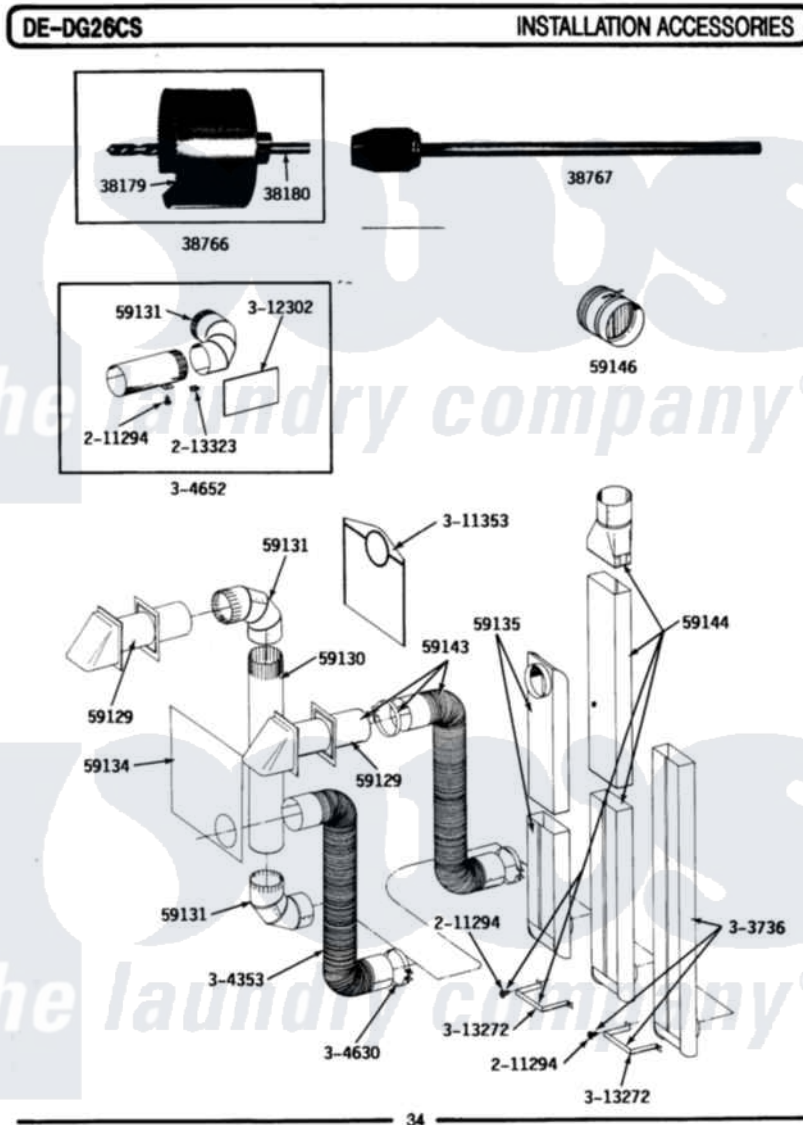

Maytag GDE26CS 10 - INSTALLATION ACCESSORIES

Maytag Commercial Maytag GDE26CS Dryer Parts Parts Diagram 10 - INSTALLATION ACCESSORIES
 Click on the part number to view part

Item	Original Part Number	Replaced By	Status	Part Description
NI	NLA		Not Available	BLADE, SAW
"	NLA		Not Available	REPLACEMENT DRILL
"	NLA		Not Available	HOLE SAW W/DRILL BIT
"	NLA		Not Available	EXTENSION CHUCK, DRILL
005	Y059129	4396007RW		Vent Hood
006	Y059130			Pipe, Venting
007	Y059131			Elbow, Venting
008	Y059134			PLATE, ALUM. WINDOW (15"X20")
009	Y059135			Vent Duct Assembly
010	Y059143			Flexible Vent Kit
NI	NLA		Not Available	RECTANGULAR VENT KIT
"	NLA		Not Available	DAMPER, BACK DRAFT
013	211294	90767		Screw, 8A X 3/8 Hex Washer Head Tapping
014	213323			Fastener, Exhaust Duct Kit
NI	NLA		Not Available	EXHAUST DEFLECTOR KIT

016	Y304353	4396010RP	6ft Scvent
017	Y304630		Clamp, Flexible Duct
018	Y304652		Exhaust Duct Kit
019	311353	Not Available	BAG, LINT (DACRON)
020	312302		Insulation, Exhaust Duct Kit
NI	NLA	Not Available	BRACKET, EXHAUST DEFLECTOR