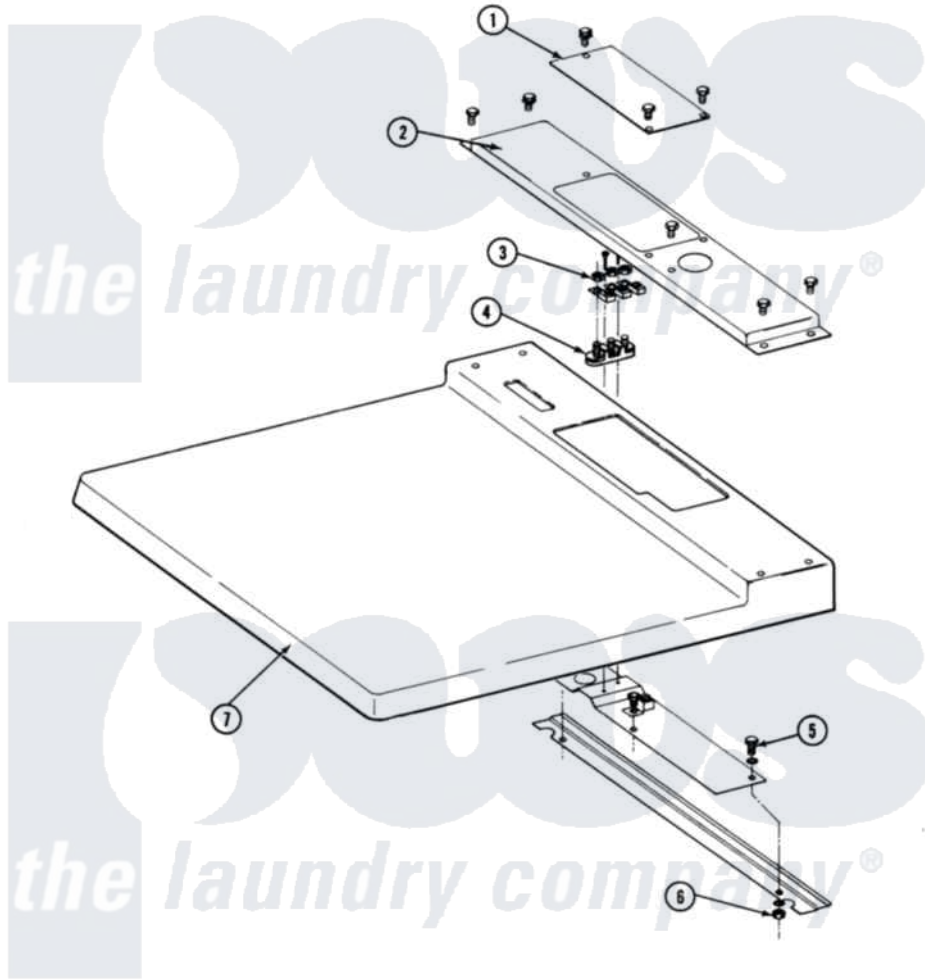

Maytag GDE27CA 03 - TOP COVER-CANADA

SECTION: TOP COVER - DE - CANADA ONLY
 MODEL: DE27CA - CS

Issue Date: 10/90

10

[Maytag Commercial Maytag GDE27CA Dryer Parts](#) Parts Diagram 03 - TOP COVER-CANADA
 Click on the part number to view part

Item	Original Part Number	Replaced By	Status	Part Description
001	211294	90767		Screw, 8A X 3/8 HeX Washer Head Tapping
"	Y313559			Screw
"	Y314174			Terminal Cover - Canada
002	211294	90767		Screw, 8A X 3/8 HeX Washer Head Tapping
"	NLA		Not Available	CONDUIT ENTRANCE
"	Y313559			Screw
003	311484	112432		Nut
004	400008			Block, Terminal
"	Y312209	W10001200		Screw
005	NLA		Not Available	CAP SCREW, 1/4-20 X 1/2
006	Y052721			Nut, Terminal Block Plate
007	NLA		Not Available	TOP COVER