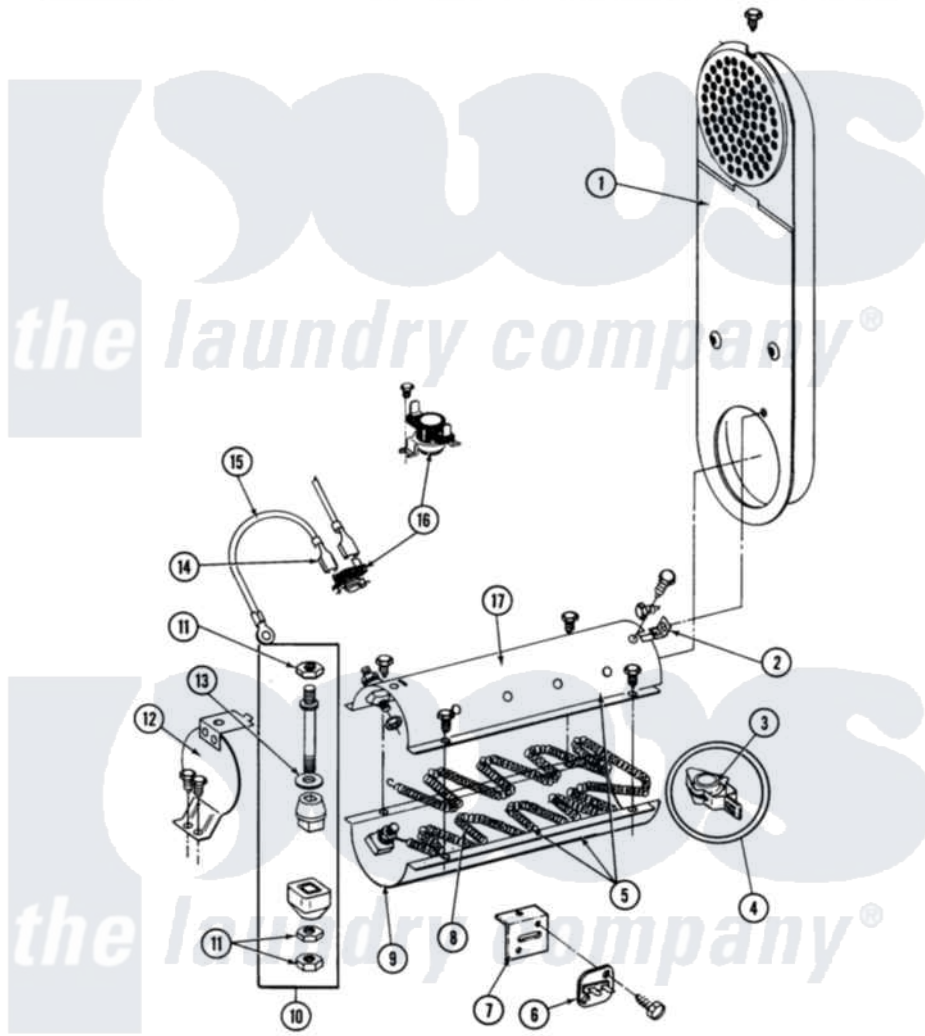

Maytag GDE27CA 07 - INLET DUCT & HEATER ASSEMBLY

SECTION: INLET DUCT & HEATER ASSEMBLY
 MODEL: DE MODELS

Issue Date: 10/90

32

Maytag [Commercial Maytag GDE27CA Dryer Parts](#) Parts Diagram 07 - INLET DUCT & HEATER ASSEMBLY
 Click on the part number to view part

Item	Original Part Number	Replaced By	Status	Part Description
001	211294	90767		Screw, 8A X 3/8 HeX Washer Head Tapping
"	NLA		Not Available	INLET DUCT ASSY.
002	211294	90767		Screw, 8A X 3/8 HeX Washer Head Tapping
"	Y312890			Retainer, Heater Chamber
003	Y313270			Insulator For Heater Elemen
004	Y303881			Clip And Insulator Assembly
005	211294	90767		Screw, 8A X 3/8 HeX Washer Head Tapping
"	307470	Y303778		Heater Assembly Complete
"	307471			Heater Assembly Complete
006	307473			Fuse, Thermal
"	NLA		Not Available	SCREW
007	211294	90767		Screw, 8A X 3/8 HeX Washer Head Tapping
"	315046			MOUNTING BRACKET
008	Y304837	W10116793		Element

"	Y313537		Heater Element 240 Volt
009	Y313576		Heater Chamber, Bottom
010	Y304596		Terminal Insulator Assembly
011	311484	112432	Nut
012	211294	90767	Screw, 8A X 3/8 HeX Washer Head Tapping
"	304124	Not Available	HEATER SHIELD
013	311093		Washer, Terminal Connection
014	210745		Wire Terminal
015	Y304693		Jumper Wire
016	211294	90767	Screw, 8A X 3/8 HeX Washer Head Tapping
"	303396		Thermostat, Hi-Limit
"	303896		Hi-Limit Thermostat-Canada
017	211294	90767	Screw, 8A X 3/8 HeX Washer Head Tapping
"	Y313575	Not Available	HEATER CHAMBER, TOP