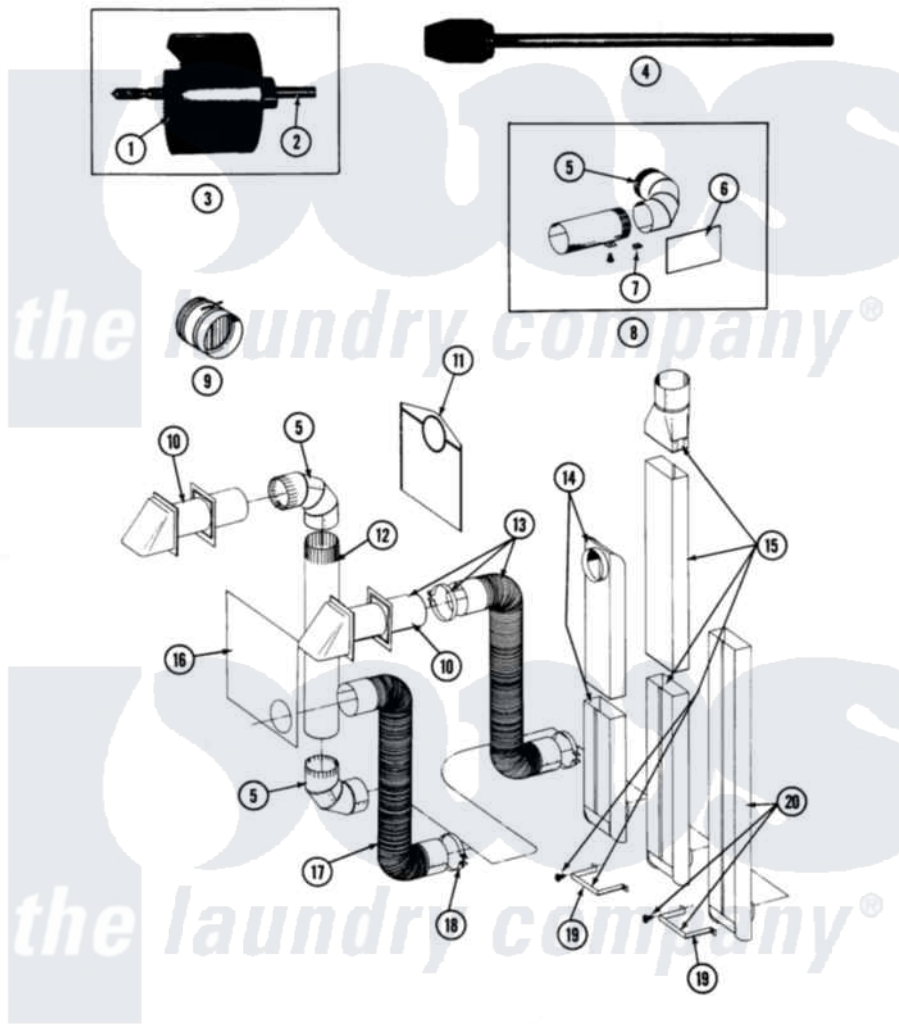

Maytag GDE27CA 10 - INSTALLATION ACCESSORIES

SECTION: INSTALLATION ACCESSORIES
 MODEL: ALL MODELS

Issue Date: 10/90

40

Maytag [Commercial Maytag GDE27CA Dryer Parts](#) Parts Diagram 10 - INSTALLATION ACCESSORIES
 Click on the part number to view part

Item	Original Part Number	Replaced By	Status	Part Description
001	NLA		Not Available	BLADE, SAW
002	NLA		Not Available	REPLACEMENT DRILL
003	NLA		Not Available	HOLE SAW W/DRILL BIT
004	NLA		Not Available	EXTENSION CHUCK, DRILL
005	Y059131			Elbow, Venting
006	312302			Insulation, Exhaust Duct Kit
007	213323			Fastener, Exhaust Duct Kit
008	211294	90767		Screw, 8A X 3/8 HeX Washer Head Tapping
"	Y304652			Exhaust Duct Kit
009	NLA		Not Available	DAMPER, BACK DRAFT
010	Y059129	4396007RW		Vent Hood
011	311353		Not Available	BAG, LINT (DACRON)
012	Y059130			Pipe, Venting
013	Y059143			Flexible Vent Kit
014	Y059135			Vent Duct Assembly
015	NLA		Not Available	RECTANGULAR VENT KIT

016	Y059134		PLATE, ALUM. WINDOW (15``X20``)
017	Y304353	4396010RP	6ft Scvent
018	Y304630		Clamp, Flexible Duct
019	211294	90767	Screw, 8A X 3/8 HeX Washer Head Tapping
"	NLA	Not Available	BRACKET, EXHAUST DEFLECTOR
020	NLA	Not Available	EXHAUST DEFLECTOR KIT