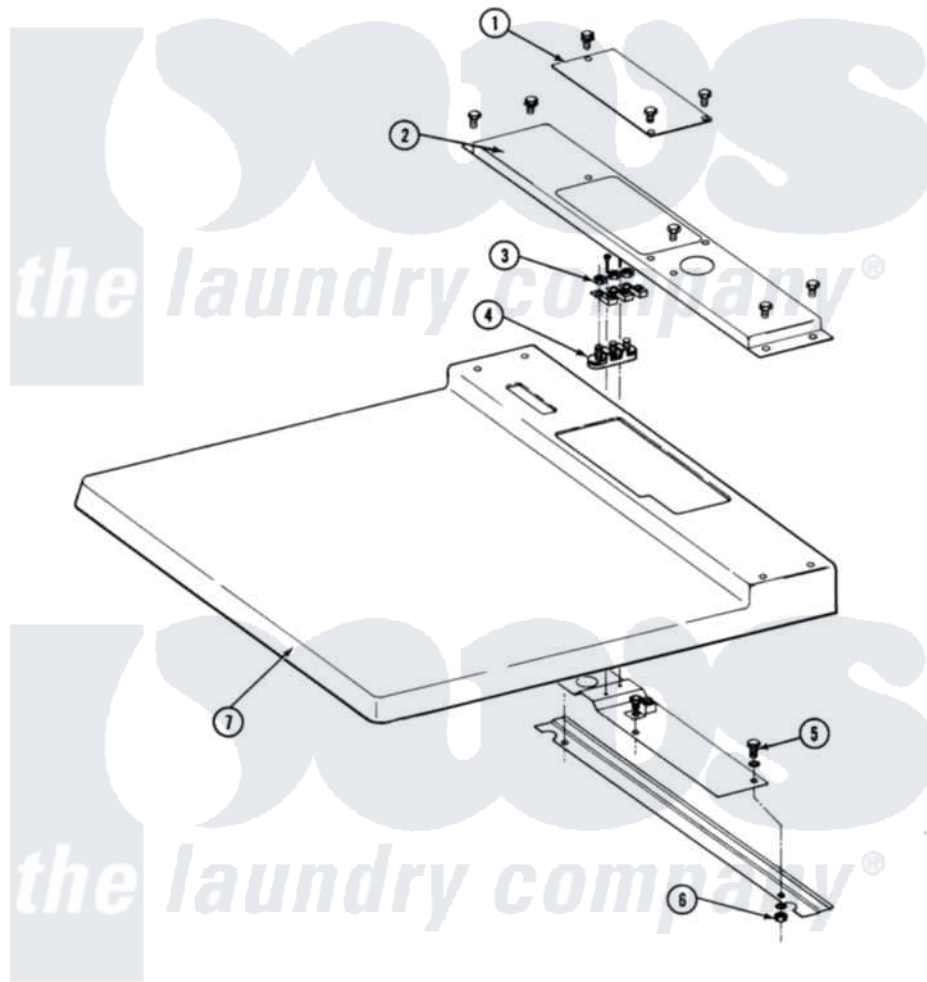

# Maytag GDE27CS 01 - TOP COVER-CANADA

SECTION: TOP COVER - DE - CANADA ONLY  
 MODEL: DE27CA - CS

Issue Date: 10/90

10

[Maytag Commercial Maytag GDE27CS Dryer Parts](#) Parts Diagram 01 - TOP COVER-CANADA  
 Click on the part number to view part

Item	Original Part Number	Replaced By	Status	Part Description
001	<a href="#">211294</a>	<a href="#">90767</a>		Screw, 8A X 3/8 HeX Washer Head Tapping
"	<a href="#">Y313559</a>			Screw
"	<a href="#">Y314174</a>			Terminal Cover - Canada
002	<a href="#">211294</a>	<a href="#">90767</a>		Screw, 8A X 3/8 HeX Washer Head Tapping
"	NLA		Not Available	CONDUIT ENTRANCE
"	<a href="#">Y313559</a>			Screw
003	<a href="#">311484</a>	<a href="#">112432</a>		Nut
004	<a href="#">400008</a>			Block, Terminal
"	<a href="#">Y312209</a>	<a href="#">W10001200</a>		Screw
005	NLA		Not Available	CAP SCREW, 1/4-20 X 1/2
006	<a href="#">Y052721</a>			Nut, Terminal Block Plate
007	NLA		Not Available	TOP COVER