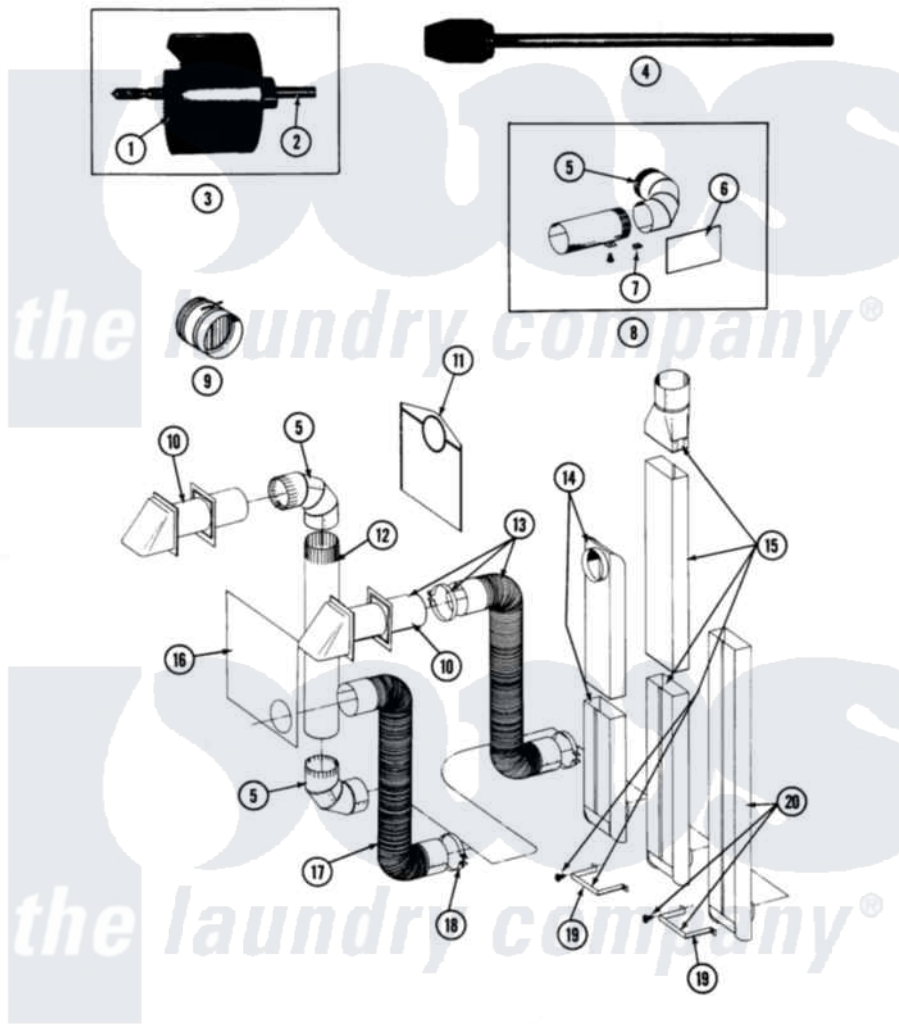

Maytag GDE27CT 05 - INSTALLATION ACCESSORIES

SECTION: INSTALLATION ACCESSORIES
 MODEL: ALL MODELS

Issue Date: 10/90

40

Maytag [Commercial Maytag GDE27CT Dryer Parts](#) Parts Diagram 05 - INSTALLATION ACCESSORIES
 Click on the part number to view part

Item	Original Part Number	Replaced By	Status	Part Description
001	NLA		Not Available	BLADE, SAW
002	NLA		Not Available	REPLACEMENT DRILL
003	NLA		Not Available	HOLE SAW W/DRILL BIT
004	NLA		Not Available	EXTENSION CHUCK, DRILL
005	Y059131			Elbow, Venting
006	312302			Insulation, Exhaust Duct Kit
007	213323			Fastener, Exhaust Duct Kit
008	211294	90767		Screw, 8A X 3/8 HeX Washer Head Tapping
"	Y304652			Exhaust Duct Kit
009	NLA		Not Available	DAMPER, BACK DRAFT
010	Y059129	4396007RW		Vent Hood
011	311353		Not Available	BAG, LINT (DACRON)
012	Y059130			Pipe, Venting
013	Y059143			Flexible Vent Kit
014	Y059135			Vent Duct Assembly
015	NLA		Not Available	RECTANGULAR VENT KIT

016	Y059134		PLATE, ALUM. WINDOW (15``X20``)
017	Y304353	4396010RP	6ft Scvent
018	Y304630		Clamp, Flexible Duct
019	211294	90767	Screw, 8A X 3/8 HeX Washer Head Tapping
"	NLA	Not Available	BRACKET, EXHAUST DEFLECTOR
020	NLA	Not Available	EXHAUST DEFLECTOR KIT