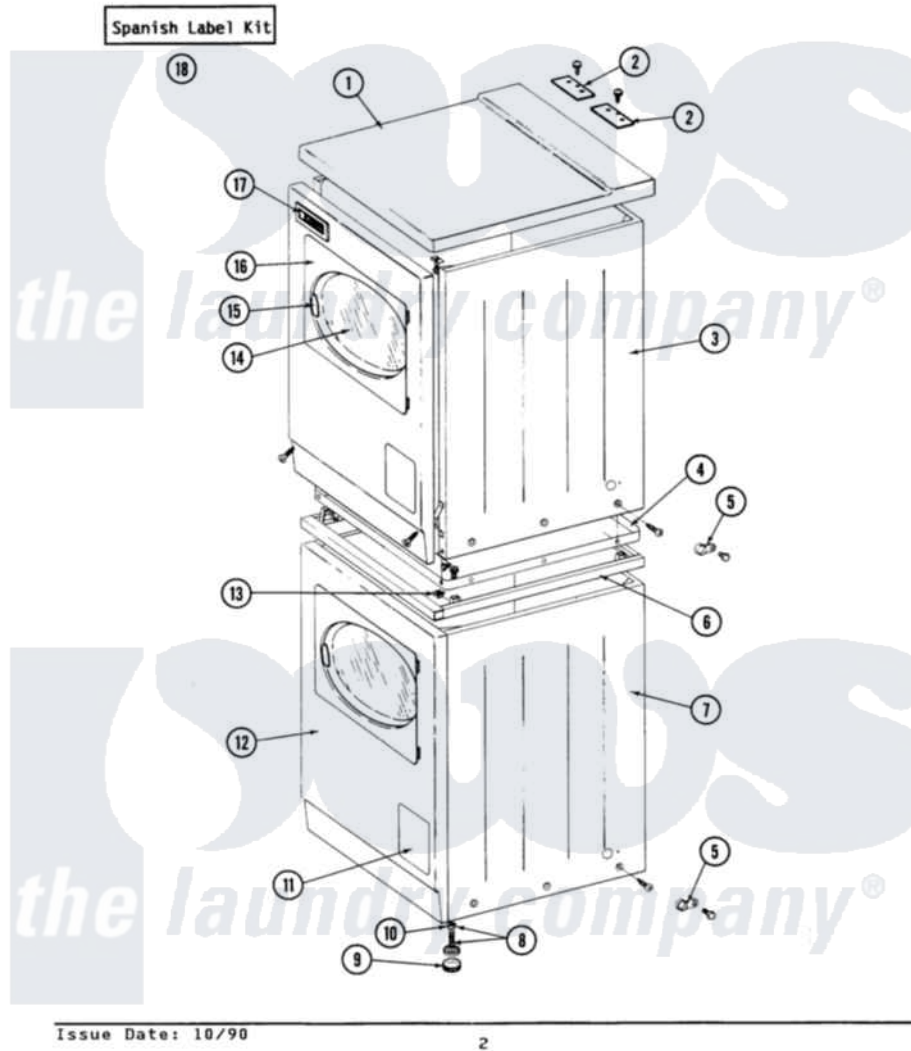

Maytag GDE27CT 06 - FRONT VIEW

SECTION: FRONT VIEW
MODEL: DE-DG27CS-CT

Maytag Commercial Maytag GDE27CT Dryer Parts Parts Diagram 06 - FRONT VIEW
Click on the part number to view part

Item	Original Part Number	Replaced By	Status	Part Description
001	307104			Top Cover Assembly
"	NLA		Not Available	TOP COVER ASSY
002	NLA		Not Available	COVER PLATE
"	Y313559			Screw
003	204445			Screw And Fastener Assembly
"	213007			Xfor Cabinet See Cabinet, Back
"	NLA		Not Available	CABINET, UPPER (WHITE)
004	314663	214354		Screw, Top Cover To Cabnt.
"	Y303361		Not Available	BASE ASSY. (UPPER & LOWER)
005	211168	W10139210		Screw, 8-18 X 5/16
"	910768	M0280301		Tie Electr
006	NLA		Not Available	SPACER ASSM-WHITE
007	307125		Not Available	CABINET, LOWER (WHITE)
"	NLA		Not Available	CABINET, LOWER (ALMOND)
008	Y302699	22003428		Leg, Adjustable

009	210684		Foot, Adjustable Leg
010	210385		Lock Nut For Adjustable Leg
011	NLA	Not Available	PART NOT USED
012	204439		Screw And Fstner Assembly
"	NLA	Not Available	PANEL, FRONT (WHT)
013	310933	33002194	Nut, Speed
014	308069	Not Available	DOOR, INNER W/GASKET
015	314939		Handle, Door
"	314974		Handle, Door
"	314975		Handle, Door
016	NLA	Not Available	DOOR, COMPLETE LESS HINGES (WH
017	NLA	Not Available	NAME PLATE
018	NLA	Not Available	SPANISH LABEL KIT