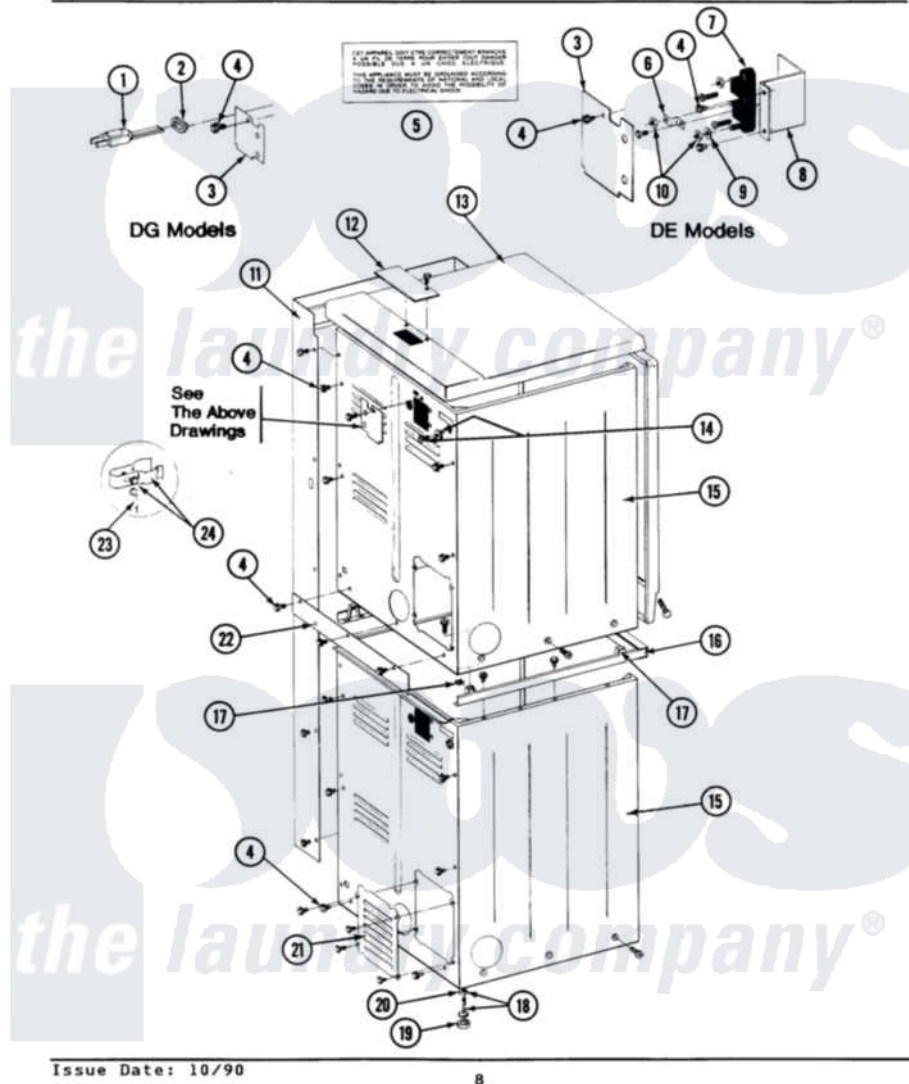

Maytag GDE27CT 07 - REAR VIEW

SECTION: REAR VIEW
MODEL: DE-DG27CS-CT

Maytag Commercial Maytag GDE27CT Dryer Parts Parts Diagram 07 - REAR VIEW
Click on the part number to view part

Item	Original Part Number	Replaced By	Status	Part Description
001	302521		Not Available	CORD, POWER PART NOT USED-GAS MODELS ONLY
002	211881			Grommet, Cord Part Not Used-Gas Models Only
003	Y312905		Not Available	COVER, TERMINAL
004	Y313561			Screw----NA
005	214519			LABEL, ELECTRICAL INSTR. PART NOT USED-GAS MODELS ONLY
006	Y311423	489483		Screw 10-32 X 1/2
"	Y312184			Strap, Grounding
007	400008			Block, Terminal
"	Y312209	W10001200		Screw
008	Y312904			Bracket, Terminal Block
009	Y311270			Washer, Terminal Block
010	311484	112432		Nut
011	NLA		Not Available	SCREW
012	NLA		Not Available	COVER PLATE

"	Y313559		Screw
013	307104		Top Cover Assembly
"	NLA	Not Available	TOP COVER ASSY
014	NLA	Not Available	SCREW & WASHER ASSY.
015	213007		Xfor Cabinet See Cabinet, Back
"	307125	Not Available	CABINET, LOWER (WHITE)
"	NLA	Not Available	CABINET, LOWER (ALMOND)
"	Y310632	1163839	Screw
016	911050	4312464	Screw
"	NLA	Not Available	SPACER ASSM-WHITE
"	Y310632	1163839	Screw
017	310933	33002194	Nut, Speed
018	Y302699	22003428	Leg, Adjustable
019	210684		Foot, Adjustable Leg
020	210385		Lock Nut For Adjustable Leg
021	211294	90767	Screw, 8A X 3/8 HeX Washer Head Tapping
"	Y312951	Not Available	ACCESS COVER, BACK
"	Y313559		Screw
022	NLA	Not Available	FILLER STRIP
"	Y310632	1163839	Screw
023	311155		Ground Wire And Clamp
024	301548		Clamp, Ground Wire
"	313122		Screw - Baffle To Tumbler