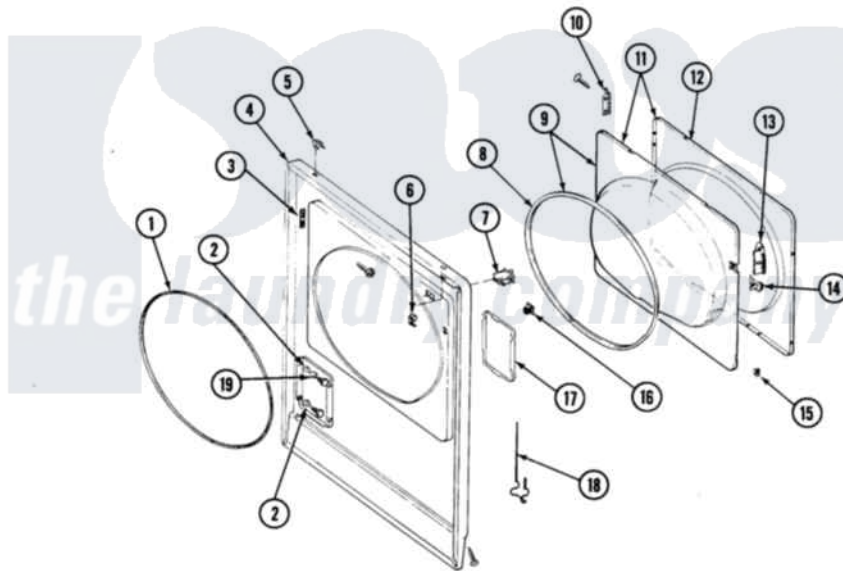

Maytag GDE27CT 08 - FRONT PANEL & DOOR ASSEMBLY

SECTION: FRONT PANEL & DOOR ASSEMBLY

MODEL: DE-DG27CS-CT

Issue Date: 10/90

Maytag Commercial Maytag GDE27CT Dryer Parts Parts Diagram 08 - FRONT PANEL & DOOR ASSEMBLY

Click on the part number to view part

Item	Original Part Number	Replaced By	Status	Part Description
001	314937			Seal, Front Panel
002	NLA		Not Available	PART NOT USED
003	Y313907			Fastener, Twin
004	204439			Screw And Fstner Assembly
"	NLA		Not Available	PANEL, FRONT (WHT)
005	212982	22001650		Fastener, Spring
006	Y310376			Clip, Door Switch Harness
007	Y305753	W10169313		Switch-Dor
008	314935	33001192		Seal, Door
009	308069		Not Available	DOOR, INNER W/GASKET
010	307099	33001230		Hinge, Door
"	Y314062			Screw, Door Hinge And Panel
011	NLA		Not Available	DOOR, COMPLETE LESS HINGES (WH
012	314967		Not Available	DOOR W/WINDOW OUTER HALF (WHT)
"	NLA		Not Available	DOOR W/WIN CUT OUT