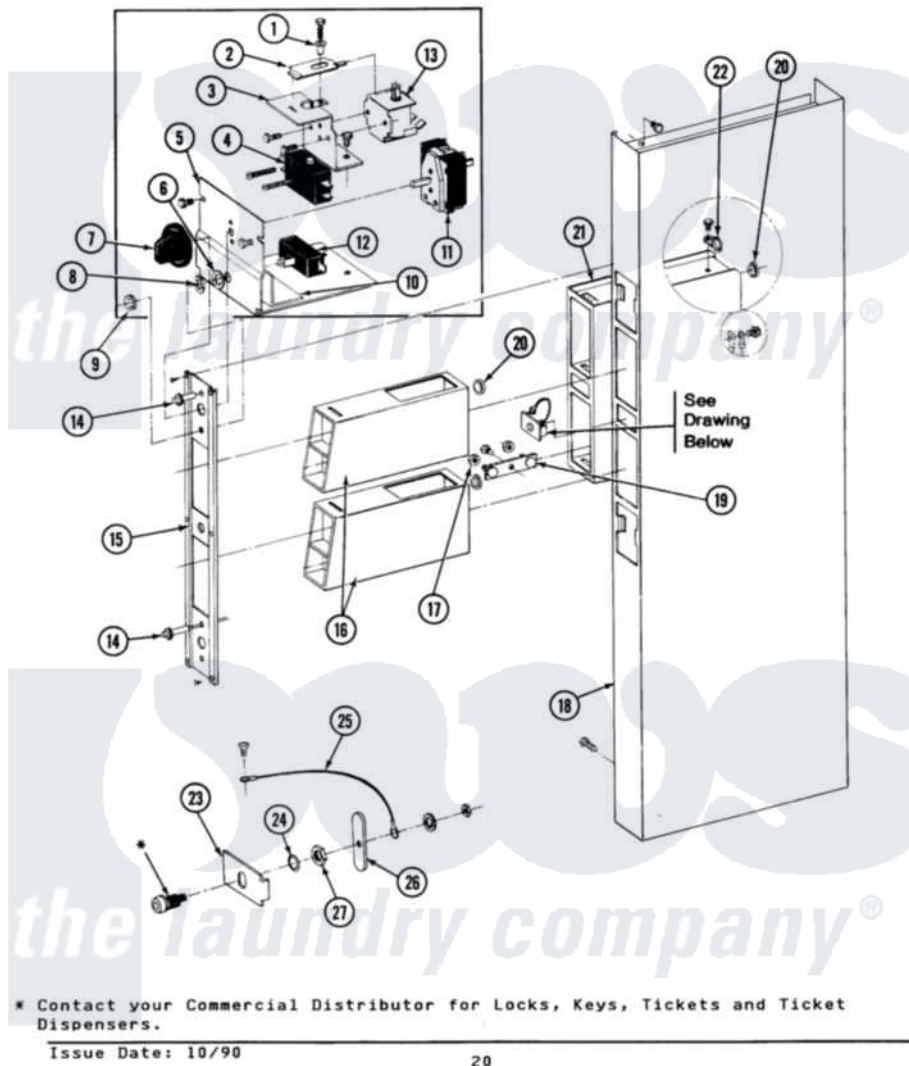

Maytag GDE27CT 09 - CONTROL CENTER SHROUD

SECTION: CONTROL CENTER SHROUD - CT
 MODEL: DE-DG27CT

Maytag [Commercial Maytag GDE27CT Dryer Parts](#) Parts Diagram 09 - CONTROL CENTER SHROUD
 Click on the part number to view part

Item	Original Part Number	Replaced By	Status	Part Description
001	NLA		Not Available	SPACER FOR ADVANCE RELAY
002	NLA		Not Available	SPRING LEVER FOR RELAY
003	212276	W10116760		Screw
"	212949	22001866		Screw, Relay
"	NLA		Not Available	RELAY BRACKET
004	212950	M0227520		Screw-Tc No.6-32 X 13/16", Preform SwiTch
"	Y303787		Not Available	SWITCH FOR RELAY
005	212276	W10116760		Screw
"	Y314261			Switch And Relay Bracket
006	312751			Lockwasher, Start Switch
007	205663			Knob For Selector Switch
008	Y312706	422617		Nut
009	Y312702			Knurled Nut, Start Switch
010	NLA		Not Available	INSULATOR
011	307253			Switch, Cycle Selector

"	Y313588	488234	Screw 8-32 X 1/4
012	306941	W10149462	Switch, Push-To-Start
013	212951		Screw, No.6-32 X 1/4 Inch
"	305393		Solenoid For Relay Assembly
014	303963	Not Available	LIGHT, INDICATOR
015	315037	Not Available	PANEL, VAULT
"	Y313424		Screw, Vault Panel
016	NLA	Not Available	OUTER CASE-WHITE
017	Y052740	62739	Nut, Lock
018	213648	98165	Screw
"	NLA	Not Available	CONTROL SHROUD-WHITE
019	212276	W10116760	Screw
"	NLA	Not Available	MTG. STRAP----NA
020	Y313671	33001303	Grommet, Plate Hole
021	211294	90767	Screw, 8A X 3/8 HeX Washer Head Tapping
"	305534	Not Available	VAULT ASSEMBLY
"	Y310632	1163839	Screw
"	Y313559		Screw
022	211168	W10139210	Screw, 8-18 X 5/16
"	910768	M0280301	Tie Electr
023	Y313427	206637	Lock Kit
024	NLA	Not Available	SPRING WASHER FOR LOCK
025	211168	W10139210	Screw, 8-18 X 5/16
"	Y303981		Ground Wire For Latch
026	Y313427	206637	Lock Kit
027	212328	W10139762	Hex Nut, 3/4-27