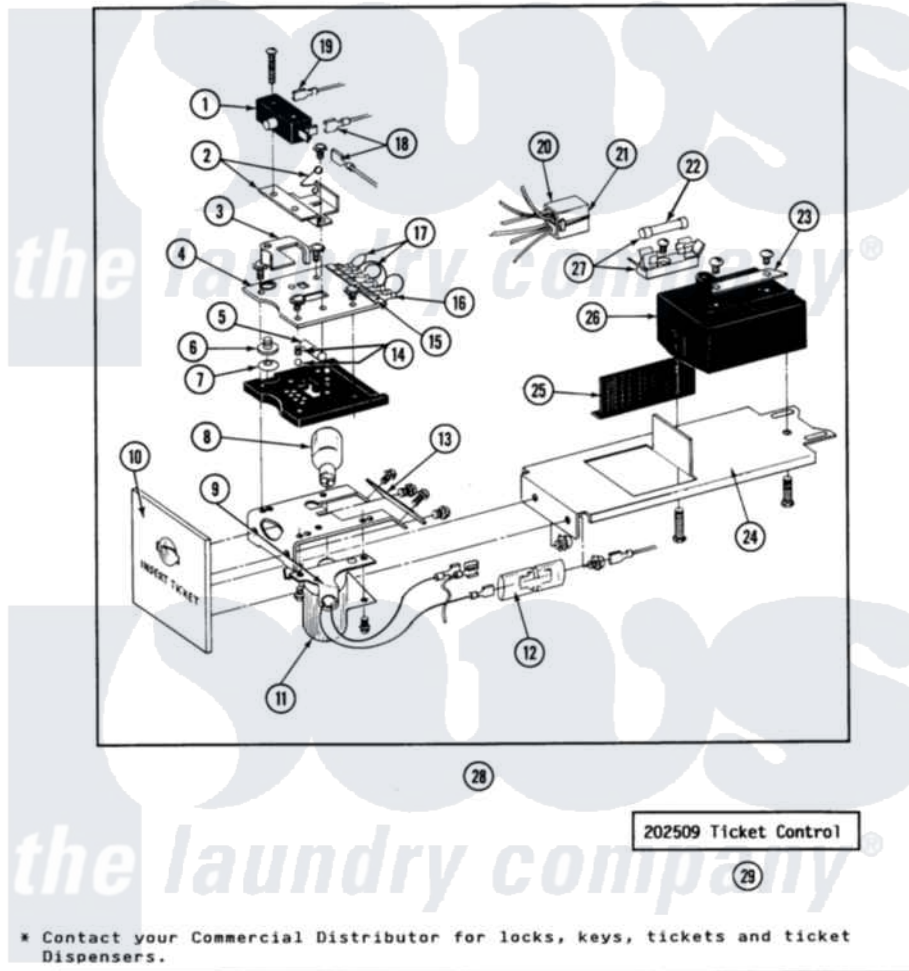

Maytag GDE27CT 11 - CONTROL CENTER COMPONENTS

SECTION: CT CONTROL CENTER COMPONENTS
 MODEL: DE-DG27CT

Issue Date: 10/90

24

Maytag [Commercial Maytag GDE27CT Dryer Parts](#) Parts Diagram 11 - CONTROL CENTER COMPONENTS
 Click on the part number to view part

Item	Original Part Number	Replaced By	Status	Part Description
001	204882		Not Available	SWITCH FOR TICKET CONTROL
"	NLA		Not Available	SCREW
002	204881			Cam Plate Assembly
"	NLA		Not Available	SEMS SCREW (No.4-40 X 1/2 INC)
003	214218			Lever, Switch
004	214252			Board, Circuit
"	NLA		Not Available	SEMS SCREW (No.4-40 X 1/2 INC)
005	214275			Roller For Cam
006	214220			Adjustment Thumb Wheel
007	NLA		Not Available	SPRING WASHER
008	202479	A3167501		Lamp Oven, Int.
009	NLA		Not Available	LAMP SOCKET WITH BRACKET
010	212519	488234		Screw 8-32 X 1/4
"	NLA		Not Available	FRONT PLATE F/TICKET

	NLA		Not Available	CONTR
011	212533			SHIELD FOR HEAT LAMP
"	NLA		Not Available	SCREW, SHIELD TO CONTROL
012	Y201110		Not Available	CONNECTOR, WIRE (INDIC. LIGHT)
013	NLA		Not Available	SCREW, SHIELD TO CONTROL
014	203140			Contact Ball Kit
015	NLA		Not Available	OVERLAY FOR CIRCUIT BOARD
016	Y311550		Not Available	SPADE (MINIATURE)
017	NLA		Not Available	JUMPER WIRE (BLACK)
018	NLA		Not Available	SPADE CONNECTOR
019	211737	248562		Terminal
020	NLA		Not Available	HARNESS FOR TICKET CONTROL
021	213074			Pin Receptacle For Plug
"	NLA		Not Available	PIN FOR PLUG
022	202713	22001555		Fuse
023	311612		Not Available	COVER, CIRCUIT BOARD TERMINALS
"	311613	Y311711		Screw, Fuse Block
024	211294	90767		Screw, 8A X 3/8 HeX Washer Head Tapping
"	NLA		Not Available	BRACKET FOR TICKET ASSEMBLY
025	NLA		Not Available	SHIELD
026	202477	22003292		Control As
027	NLA		Not Available	FUSE BLOCK WITH FUSE
028	NLA		Not Available	TICKET RECEIVER ASSEMBLY
029	202509			Ticket Control Assembly