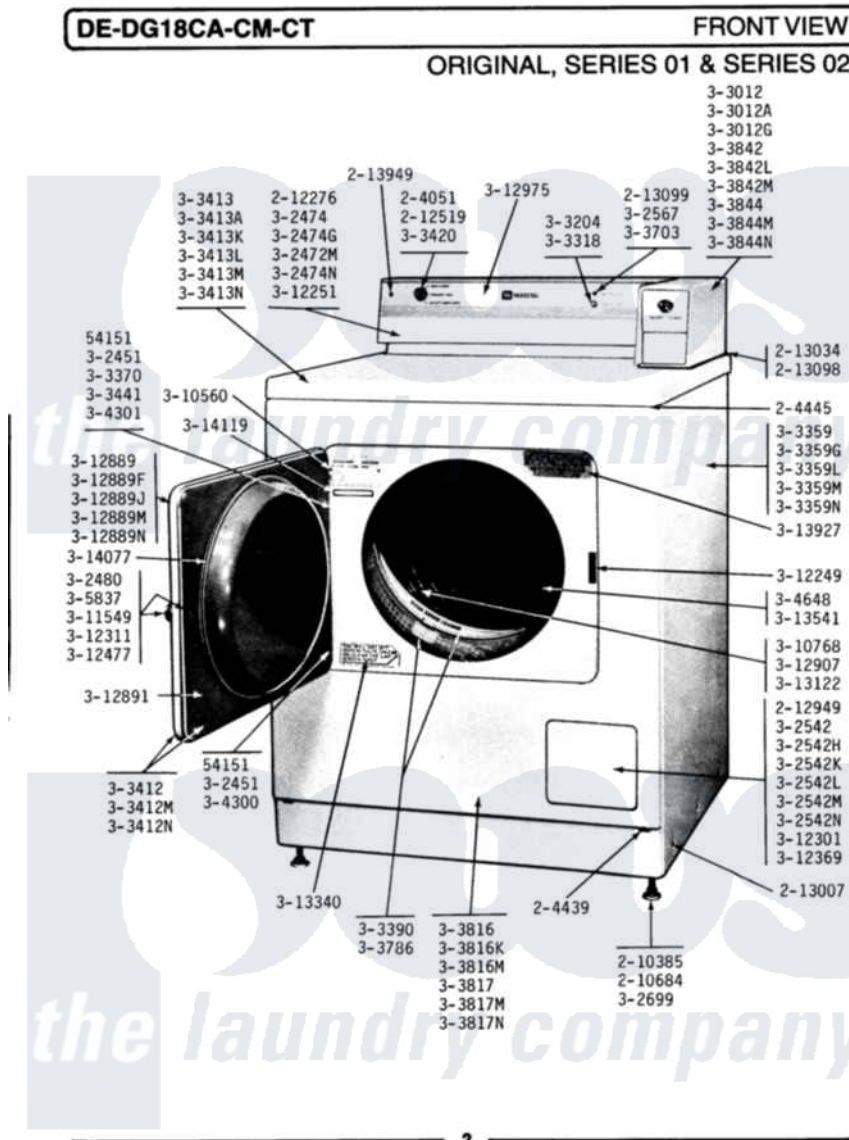

# Maytag GDG18CA 01 - FRONT VIEW

Maytag Commercial Maytag GDG18CA Dryer Parts Parts Diagram 01 - FRONT VIEW  
 Click on the part number to view part

Item	Original Part Number	Replaced By	Status	Part Description
NI	NLA		Not Available	SCREW, No.4-40 X 1/4
002	204051	<a href="#">22204051</a>		Knob
003	<a href="#">204439</a>			Screw And Fstner Assembly
004	<a href="#">204445</a>			Screw And Fastener Assembly
005	<a href="#">210385</a>			Lock Nut For Adjustable Leg
006	<a href="#">210684</a>			Foot, Adjustable Leg
007	212276	<a href="#">W10116760</a>		Screw
008	<a href="#">212519</a>	<a href="#">488234</a>		Screw 8-32 X 1/4
009	212949	<a href="#">22001866</a>		Screw, Relay
010	<a href="#">213007</a>			Xfor Cabinet See Cabinet, Back
NI	NLA		Not Available	GASKET UNDER CONTROL CENTER
012	<a href="#">213099</a>			Lens For Control Panel
013	<a href="#">213949</a>			Screw, No.8-18 X 5/16 Inch
NI	NLA		Not Available	HINGE ASSEMBLY----N
"	NLA		Not Available	CONTROL COVER-WHITE