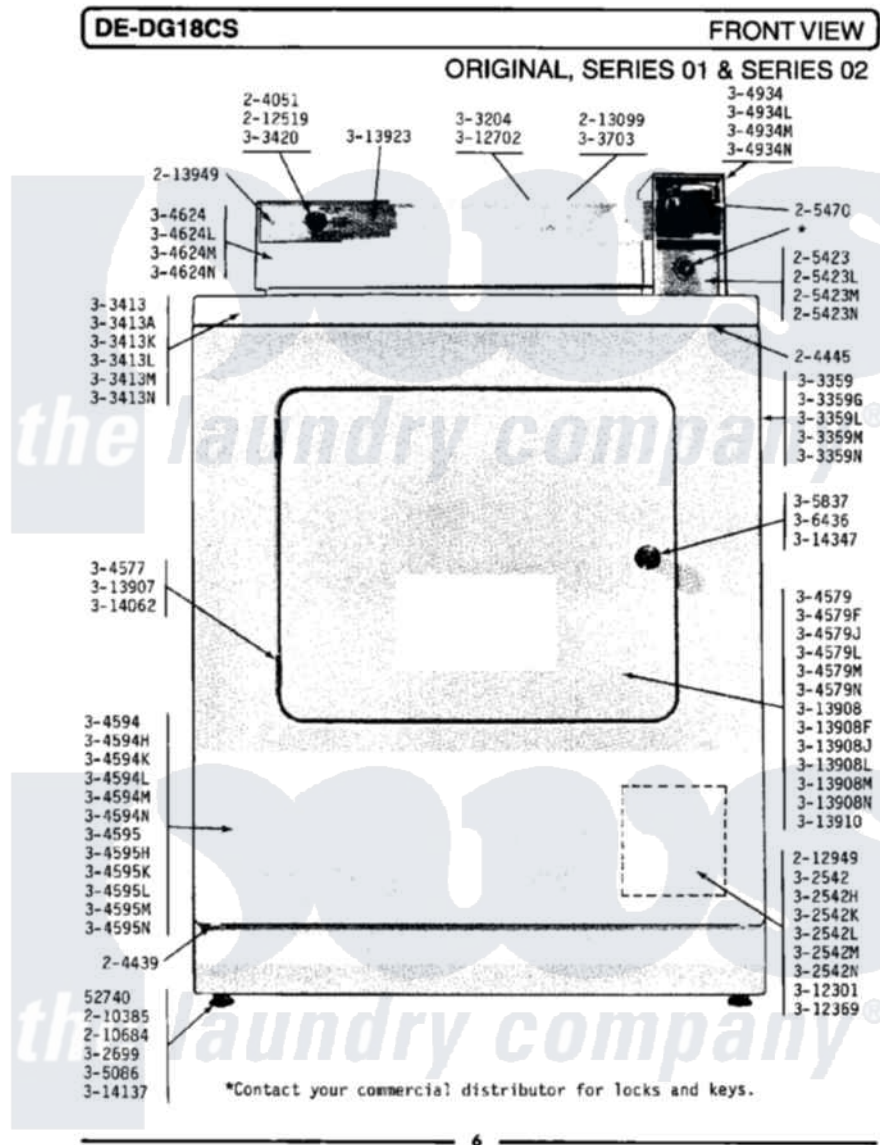

Maytag GDG18CA 02 - FRONT VIEW (SERIES 03)

Maytag Commercial Maytag GDG18CA Dryer Parts Parts Diagram 02 - FRONT VIEW (SERIES 03)
 Click on the part number to view part

Item	Original Part Number	Replaced By	Status	Part Description
001	Y052740	62739		Nut, Lock
002	204051	22204051		Knob
003	204439			Screw And Fstner Assembly
004	204445			Screw And Fastener Assembly
005	210385			Lock Nut For Adjustable Leg
006	210684			Foot, Adjustable Leg
NI	212276	W10116760		Screw
008	212519	488234		Screw 8-32 X 1/4
009	212949	22001866		Screw, Relay
NI	213007			Xfor Cabinet See Cabinet, Back
"	NLA		Not Available	GASKET UNDER CONTROL CENTER
012	213099			Lens For Control Panel
013	213949			Screw, No.8-18 X 5/16 Inch
NI	NLA		Not Available	ACCESS DOOR (WHITE)
"	NLA		Not Available	ACCESS DOOR-ALMOND