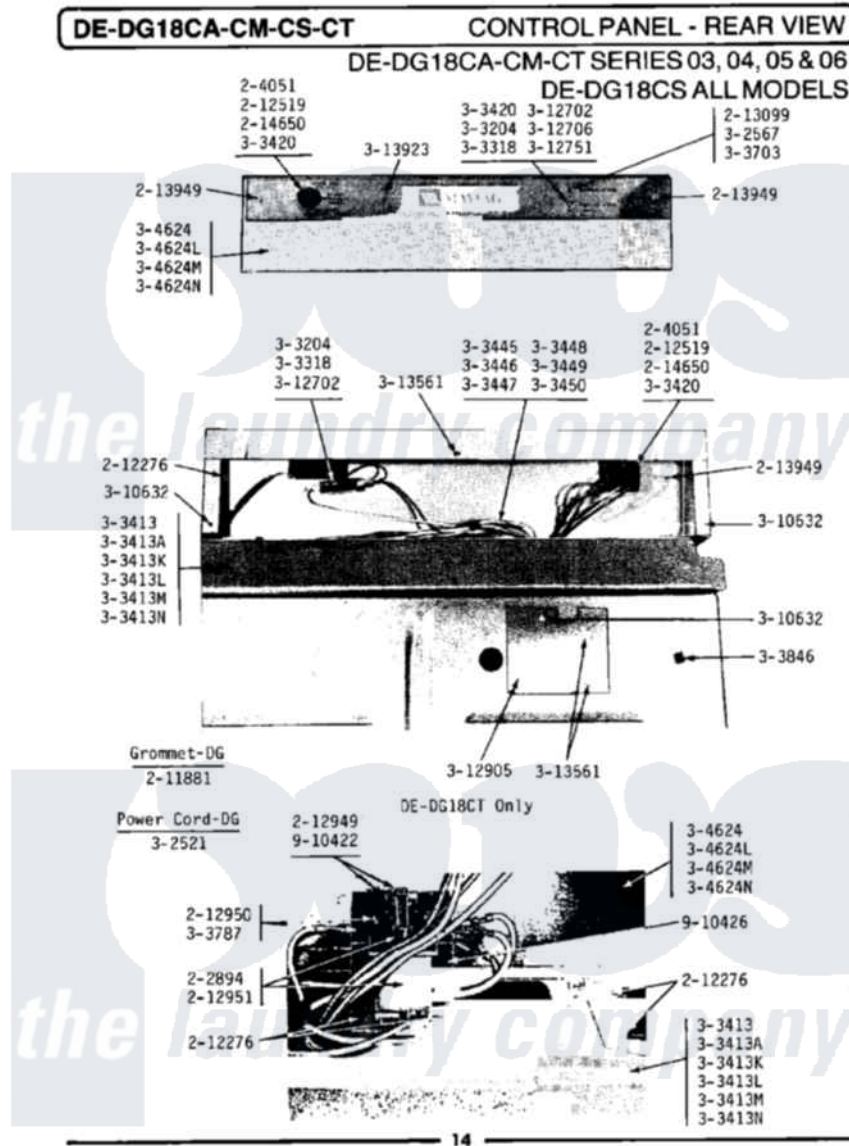

Maytag GDG18CA 05 - CONTROL PANEL-REAR VIEW (SERIES 03)

Maytag Commercial Maytag GDG18CA Dryer Parts Parts Diagram 05 - CONTROL PANEL-REAR VIEW (SERIES 03)
 Click on the part number to view part

Item	Original Part Number	Replaced By	Status	Part Description
001	204051	22204051		Knob
002	211881			Grommet, Cord Part Not Used-Gas Models Only
003	212276	W10116760		Screw
004	212519	488234		Screw 8-32 X 1/4
005	212949	22001866		Screw, Relay
006	212950	M0227520		Screw-Tc No.6-32 X 13/16", Preform SwiTch
007	212951			Screw, No.6-32 X 1/4 Inch
008	213099			Lens For Control Panel
009	213949			Screw, No.8-18 X 5/16 Inch
010	214650			Screw For 2-4051 Knob
011	302521		Not Available	CORD, POWER PART NOT USED-GAS MODELS ONLY
012	Y303204			Start Switch With Nuts
NI	NLA		Not Available	TOP COVER-WHITE
"	NLA		Not Available	TOP COVER-ALMOND

"	NLA		Not Available	TOP COVER-HARVEST WHEAT
016	Y303420		Not Available	SELECTOR SWITCH
NI	NLA		Not Available	MAIN WIRE HARNESS
018	Y303703			Pilot Light
NI	NLA		Not Available	SCREW & WASHER ASSY.
"	NLA		Not Available	CONTROL COVER-WHITE
"	NLA		Not Available	CONTROL COVER-ALMOND
"	NLA		Not Available	CONTROL COVER-HARVEST WHEAT
023	Y310632	1163839		Screw
NI	Y311423	489483		Screw 10-32 X 1/2
"	NLA		Not Available	BACK FOR CONTROL PANEL
026	Y312702			Knurled Nut, Start Switch
027	Y312706	422617		Nut
028	312751			Lockwasher, Start Switch
029	Y312905		Not Available	COVER, TERMINAL
030	Y313561			Screw---NA
NI	NLA		Not Available	CONTROL PANEL