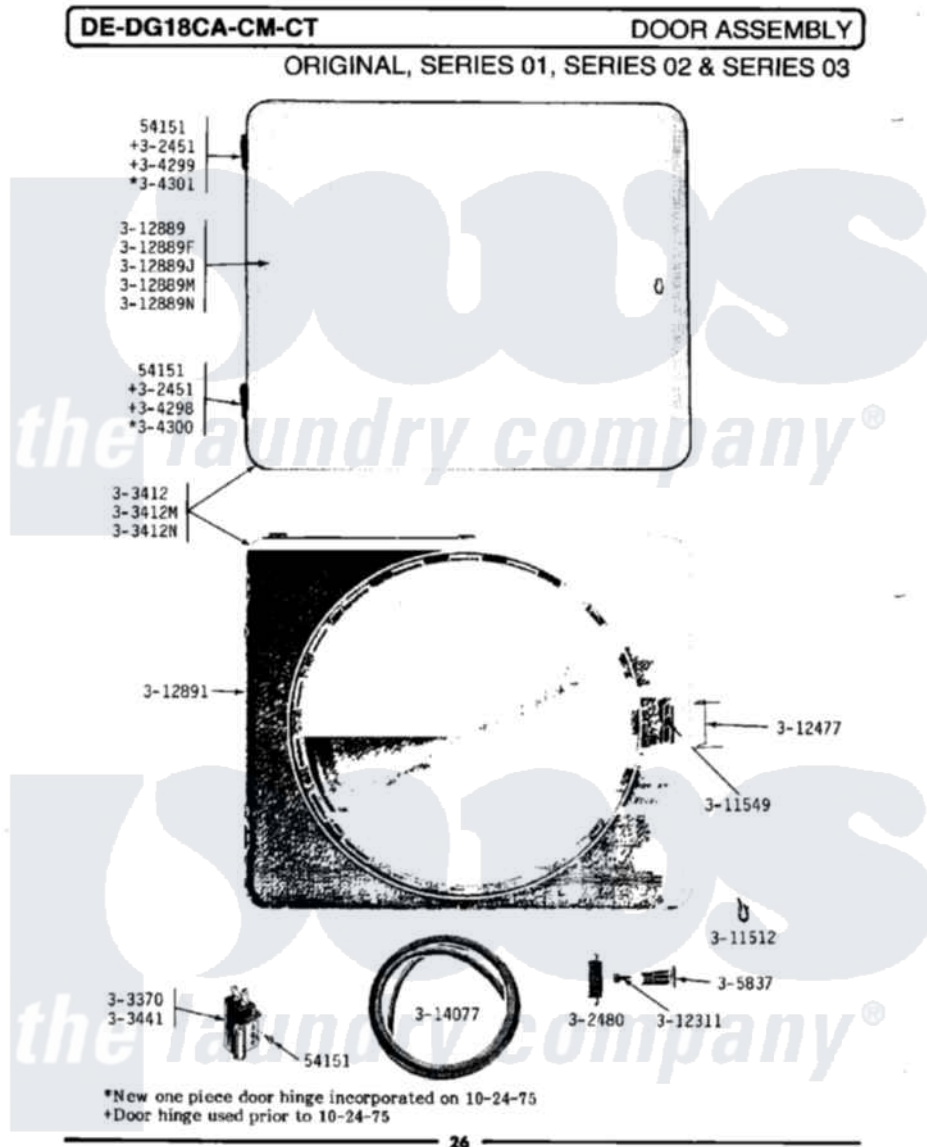

# Maytag GDG18CA 06 - DOOR ASSEMBLY

Maytag [Commercial Maytag GDG18CA Dryer Parts](#) Parts Diagram 06 - DOOR ASSEMBLY  
 Click on the part number to view part

| Item | Original Part Number    | Replaced By | Status        | Part Description            |
|------|-------------------------|-------------|---------------|-----------------------------|
| NI   | NLA                     |             | Not Available | SCREW, No.4-40 X 1/4        |
| "    | NLA                     |             | Not Available | HINGE ASSEMBLY---N          |
| "    | NLA                     |             | Not Available | LATCH                       |
| "    | NLA                     |             | Not Available | DOOR COMPLETE-WHITE         |
| "    | NLA                     |             | Not Available | DOOR COMPLETE-HARVEST WHEAT |
| 006  | Y303441                 |             | Not Available | DOOR SWITCH                 |
| 007  | <a href="#">Y304298</a> |             |               | Hinge - Lower               |
| NI   | NLA                     |             | Not Available | HINGE - UPPER               |
| "    | NLA                     |             | Not Available | HINGE - LOWER               |
| "    | NLA                     |             | Not Available | HINGE - UPPER               |
| "    | NLA                     |             | Not Available | KNOB AND SCREW              |
| "    | NLA                     |             | Not Available | FASTENER                    |
| "    | NLA                     |             | Not Available | WIRE CLIP                   |
| "    | NLA                     |             | Not Available | SCREW---NA                  |
| "    | NLA                     |             | Not Available | MAGNETIC LATCH RETAINER     |