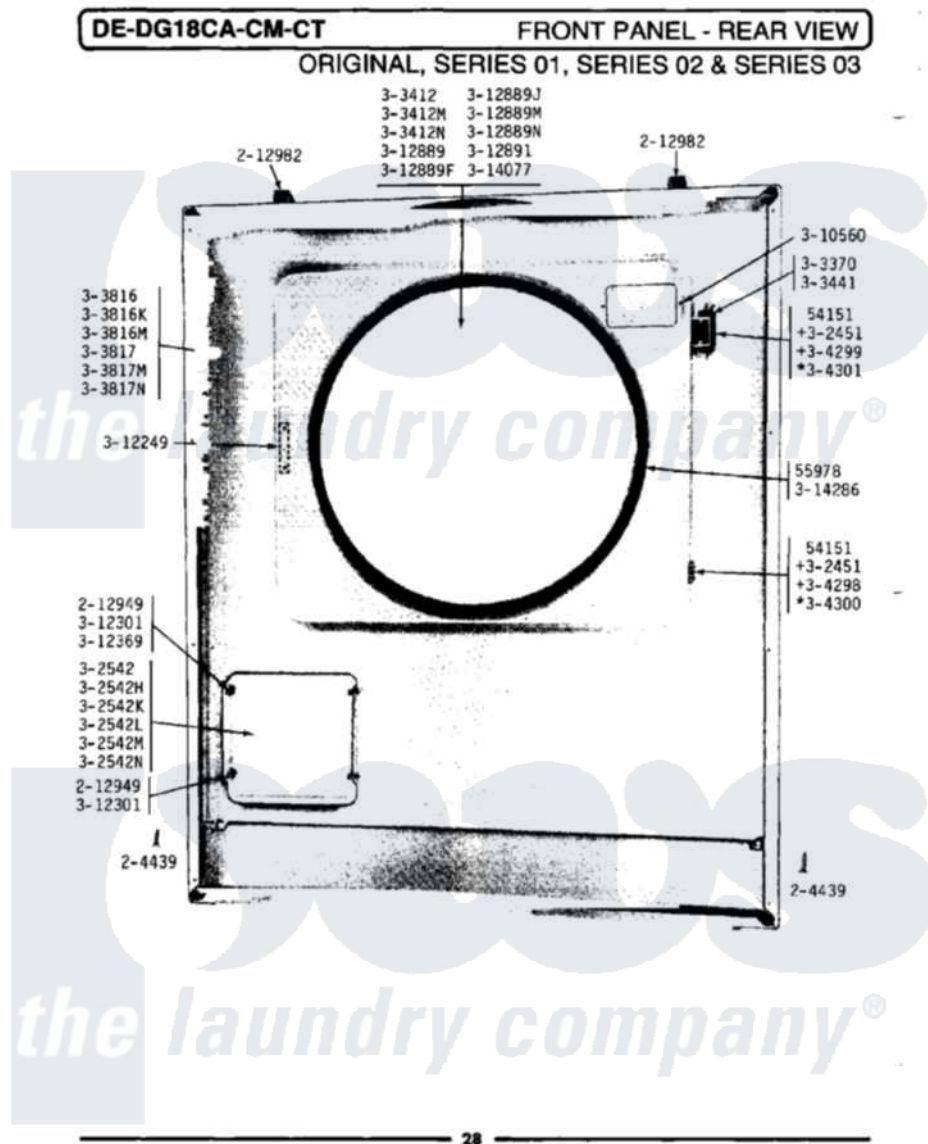

Maytag GDG18CA 07 - FRONT PANEL-REAR VIEW

Maytag [Commercial Maytag GDG18CA Dryer Parts](#) Parts Diagram 07 - FRONT PANEL-REAR VIEW
 Click on the part number to view part

Item	Original Part Number	Replaced By	Status	Part Description
NI	NLA		Not Available	SCREW, No.4-40 X 1/4
002	Y055978			Rubber Adhesive, 2 Oz Tube
003	204439			Screw And Fstner Assembly
004	212949	22001866		Screw, Relay
005	212982	22001650		Fastener, Spring
NI	NLA		Not Available	HINGE ASSEMBLY----N
"	NLA		Not Available	ACCESS DOOR (WHITE)
008	NLA		Not Available	ACCESS DOOR-ALMOND
NI	NLA		Not Available	ACCESS DOOR-HARVEST WHEAT
"	NLA		Not Available	DOOR COMPLETE-WHITE
"	NLA		Not Available	DOOR COMPLETE-HARVEST WHEAT
"	NLA		Not Available	FRONT PANEL-WHITE
"	NLA		Not Available	FRONT PANEL-HARVEST WHEAT
014	Y304298			Hinge - Lower

NI	NLA		Not Available	HINGE - UPPER
"	NLA		Not Available	HINGE - LOWER
"	NLA		Not Available	HINGE - UPPER
018	310560	74004005		Screw, 6-32 X 5/16"
019	NLA		Not Available	STRIKE PLATE
NI	NLA		Not Available	BUSHING FOR ACCESS STUD
021	312369			Sleeve, Access Panel Stud Part Not Used
022	NLA		Not Available	DOOR PANEL-WHITE
NI	NLA		Not Available	DOOR PANEL-HAVEST WHEAT
"	Y312891		Not Available	DOOR LINER - INNER HALF
"	Y313340			LABEL, LINT SCREEN INSTRUCTION
"	Y313927			INSTRUCTION LABEL
"	314077			Door Seal
"	NLA		Not Available	GAS IGNITION LABEL
029	314286			Seal For Front Panel