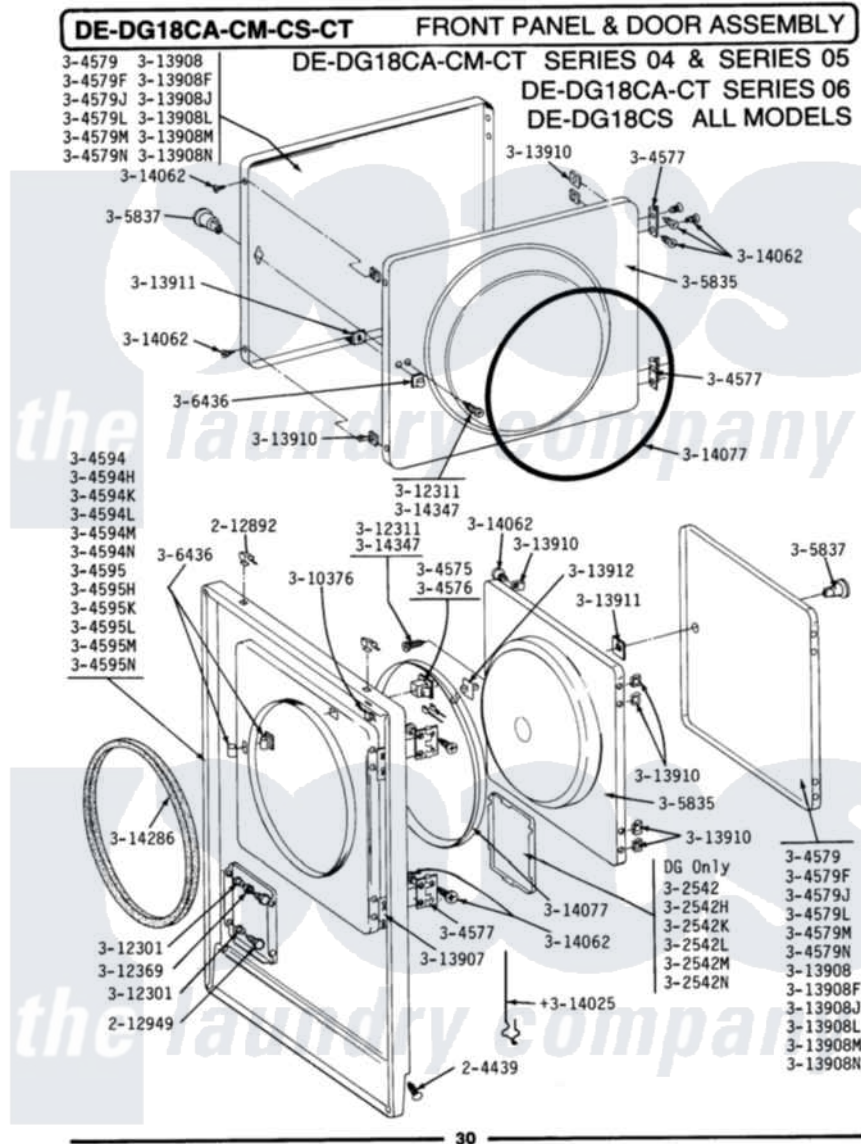

Maytag GDG18CA 08 - FRONT PANEL & DOOR ASSY (SERIES 04)

Maytag Commercial Maytag GDG18CA Dryer Parts Parts Diagram 08 - FRONT PANEL & DOOR ASSY (SERIES 04)
Click on the part number to view part

Item	Original Part Number	Replaced By	Status	Part Description
001	204439			Screw And Fstner Assembly
NI	212949	22001866		Screw, Relay
003	212982	22001650		Fastener, Spring
004	NLA		Not Available	ACCESS DOOR (WHITE)
005	NLA		Not Available	ACCESS DOOR-ALMOND
NI	NLA		Not Available	ACCESS DOOR-HARVEST WHEAT
"	Y304575	W10169313		Switch-Dor
"	Y304577	33001230		Hinge, Door
"	Y304579	Y306668		DOOR (WHT)
"	NLA		Not Available	DOOR-ALMOND
"	NLA		Not Available	DOOR-HARVEST WHEAT
"	NLA		Not Available	FRONT PANEL-WHITE
013	NLA		Not Available	FRONT PANEL-ALMOND
014	NLA		Not Available	FRONT PANEL-HARVEST WHEAT
NI	NI		Not Available	INNER DOOR WITH KNOB &

NI	NLA	Not Available	SCREW
"	NLA	Not Available	KNOB AND SCREW
017	306436		Door Latch Kit--W
018	Y310376		Clip, Door Switch Harness
NI	NLA	Not Available	BUSHING FOR ACCESS STUD
"	NLA	Not Available	SCREW----NA
021	312369		Sleeve, Access Panel Stud Part Not Used
022	Y313340		LABEL, LINT SCREEN INSTRUCTION
NI	Y313907		Fastener, Twin
024	Y313908		DOOR PANEL-WHITE
025	NLA	Not Available	DOOR PANEL-ALMOND
026	NLA	Not Available	DOOR PANEL-HARVEST WHEAT
NI	Y313910		Clip, Door Liner To Outer Panel
028	Y313911		Door Strike Retainer
NI	Y313927		INSTRUCTION LABEL
"	Y314025		Latch For Access Door
"	Y314062		Screw, Door Hinge And Panel
"	314077		Door Seal
"	NLA	Not Available	GAS IGNITION LABEL
"	314286		Seal For Front Panel
"	NLA	Not Available	SCREW FOR DOOR KNOB----NA