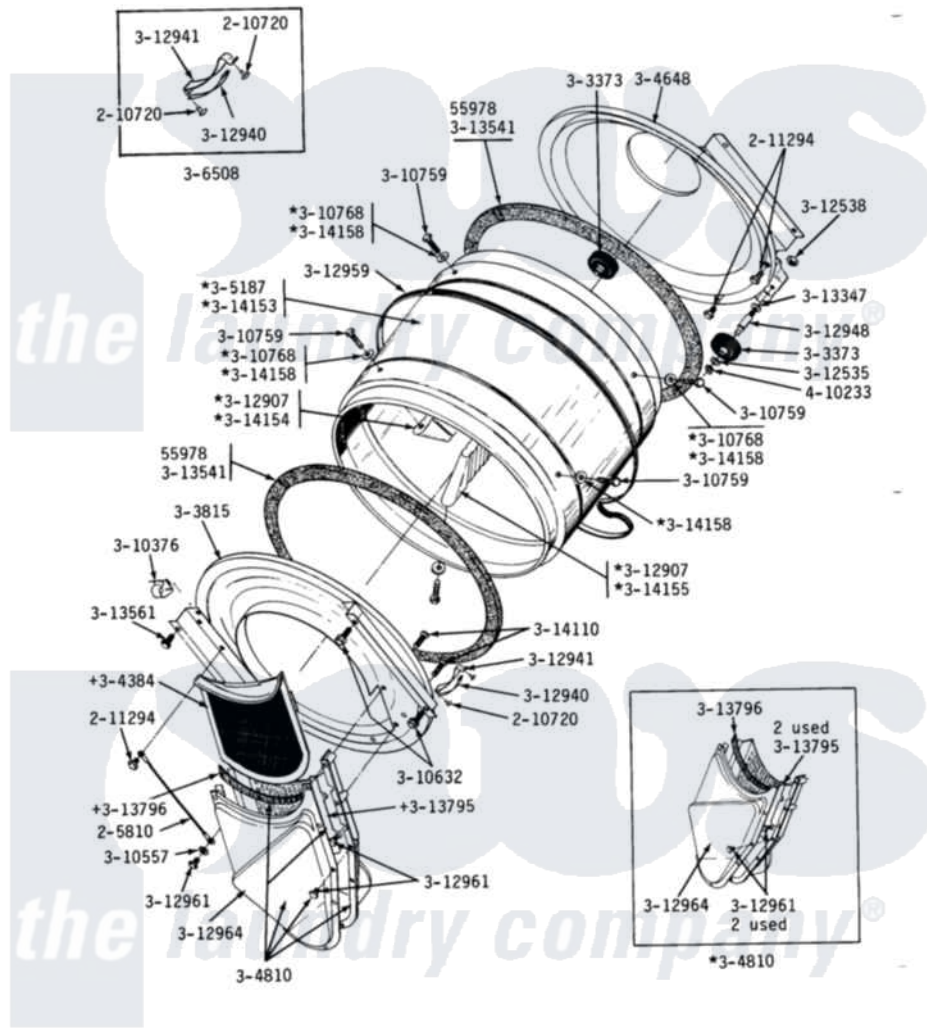

Maytag GDG18CA 10 - LINT SCREEN, TUMBLER (FRONT & BACK)

DE-DG18CA-CM-CS-CT LINT SCREEN, TUMBLER, TUMBLER FRONT & TUMBLER BACK

Maytag Commercial Maytag GDG18CA Dryer Parts Parts Diagram 10 - LINT SCREEN, TUMBLER (FRONT & BACK)
Click on the part number to view part

Item	Original Part Number	Replaced By	Status	Part Description
NI	Y053241			Set Screw, Motor Pulley
002	Y055978			Rubber Adhesive, 2 Oz Tube
003	205810			Wire, Ground
004	210720			Rivet, Bearing To Tumbler Frnt
005	211294	90767		Screw, 8A X 3/8 HeX Washer Head Tapping
006	Y303373	12001541		Drum Roller/Washer Assembly--W
007	Y303815	33001231		Front- Tumbler
NI	Y304244			Motor Pulley With Set Screw
009	Y304384	33001003		Screen, Lint
010	Y304648	33001106		Back, Tumbler
011	Y304810		Not Available	OUTLET DUCT ASSEMBLY---S
NI	Y305185	6-3051850		Pulley- MO
013	305187		Not Available	TUMBLER W/BAFFLES
014	306508			Tumbler Bearing Kit ---W

015	Y310376		Clip, Door Switch Harness
016	310557		Washer
017	Y310632	1163839	Screw
018	Y310759		Screw, Tumbler Baffles
NI	NLA		Not Available WASHER
020	312535		Washer, Vault Mounting Brk.
021	312538	33001443	Nut, Hex
022	Y312907		Tumbler Baffle
023	312940	306508	Tumbler Bearing Kit ---W
024	312941	306508	Tumbler Bearing Kit ---W
025	Y312948	6-3129480	Shaft- Tumbler
026	Y312959		Poly "V" Belt For Tumbler
027	Y312961	W10116751	Screw
028	Y312964		Not Available OUTLET DUCT - OUTER HALF
029	Y313347	312535	Washer, Vault Mounting Brk.
030	Y313541	33313541	Seal- Tumbler
031	Y313561		Screw---NA
032	Y313795		Guide For Lint Screen
033	Y313796		Lint Seal
034	Y314110	33002917	Screw, No.10-16
035	Y314153		Not Available TUMBLER No.
036	NLA		Not Available TUMBLER BAFFLE - SHORT
037	314155	33001004	Baffle, Tall
038	314158		Washer, Baffle To Tumbler
NI	410233	9703438	Ring-Retrn