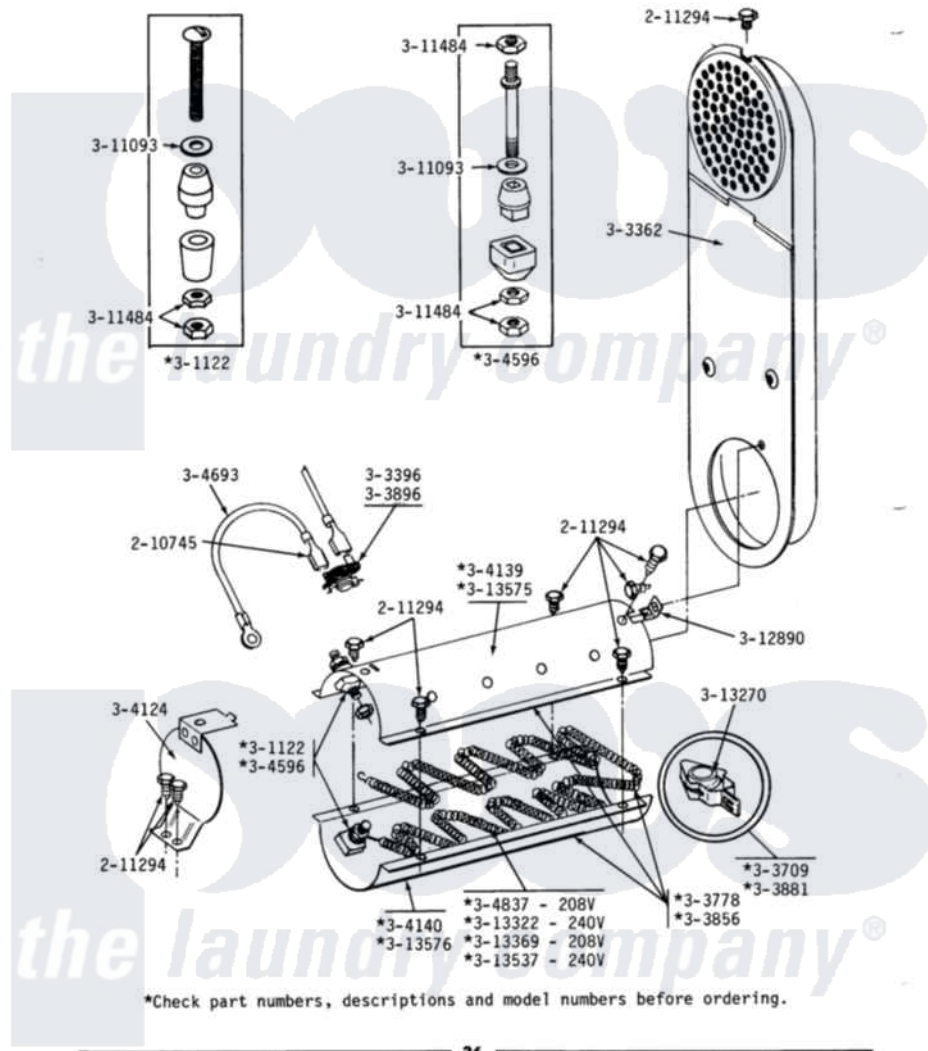

Maytag GDG18CA 11 - INLET DUCT & HEATER ASSEMBLY

DE18CA-CM-CS-CT INLET DUCT & HEATER ASSEMBLY

Maytag Commercial Maytag GDG18CA Dryer Parts Parts Diagram 11 - INLET DUCT & HEATER ASSEMBLY
 Click on the part number to view part

Item	Original Part Number	Replaced By	Status	Part Description
001	210745			Wire Terminal
002	211294	90767		Screw, 8A X 3/8 HeX Washer Head Tapping
003	301122	Y304596		Terminal Insulator Assembly
004	Y303362			Inlet Duct Assembly - DE
005	303396			Thermostat, Hi-Limit
006	303709			Clip And Insulator Assembly
007	Y303778			Heater Assembly Complete
008	Y303856		Not Available	HEATER ASSY. COMPLETE (208V)
009	Y303881			Clip And Insulator Assembly
010	303896			Hi-Limit Thermostat-Canada
011	304124		Not Available	HEATER SHIELD
NI	Y304596			Terminal Insulator Assembly
"	Y304693			Jumper Wire
014	311093			Washer, Terminal Connection
015	311484	112432		Nut