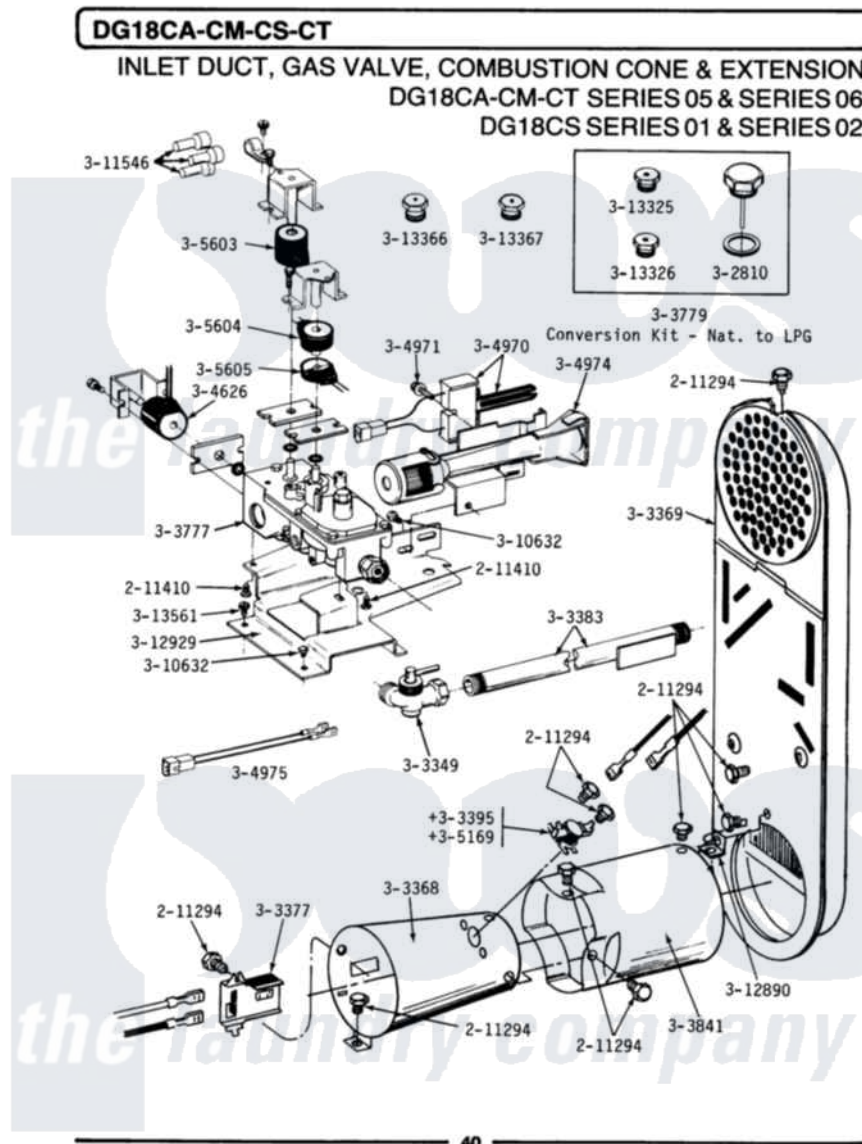

Maytag GDG18CA 13 - INLET DUCT, GAS VALVE, CONE & EXTENSION

Maytag [Commercial Maytag GDG18CA Dryer Parts](#) Parts Diagram 13 - INLET DUCT, GAS VALVE, CONE & EXTENSION

[Click on the part number to view part](#)

Item	Original Part Number	Replaced By	Status	Part Description
001	211294	90767		Screw, 8A X 3/8 Hex Washer Head Tapping
NI	NLA		Not Available	SCREW, HEX HD No.8 X 3/8 INCH
"	NLA		Not Available	SCREW ASSM - BLUE BLOCK OPE
004	Y303349			Angle Shut-Off, Gas Valve
005	Y303368			Cone, Combustion
006	Y303369			Inlet Duct Assembly
007	Y303377	338906		Radiant, Sensor
008	Y303383	33001735		Pipe And Bracket Assembly Series 18 Not Needed Use Vavle
009	303395			Thermostat, Hi-Limit
010	Y303777	W10116794		Gas Valve
011	Y303779			Conversion Kit
012	Y303841			Cone, Extension
013	Y304626			Side Coil

014	304970	4391996	Ignitor
015	304971		Screw Note: Screw, Igniter
016	304974	33002793	Burner Assembly
017	304975		Gas Valve Harness
018	305169		Thermostat, Hi-Limit Gas
019	305603		Secondary Coil
020	305604		Holding Coil
021	305605		Booster Coil
022	Y310632	1163839	Screw
023	311546	911445	Wire Connector
024	Y312890		Retainer, Heater Chamber
025	312929		Gas Valve Bracket
NI	NLA	Not Available	MAIN BURNER ORIFICE - LPG
"	NLA	Not Available	INTERNAL ORIFICE - LPG
028	313366		Main Burner Orifice-Ext-NAT
029	313367		Main Burner Orifice-Int-NAT
030	Y313561		Screw---NA