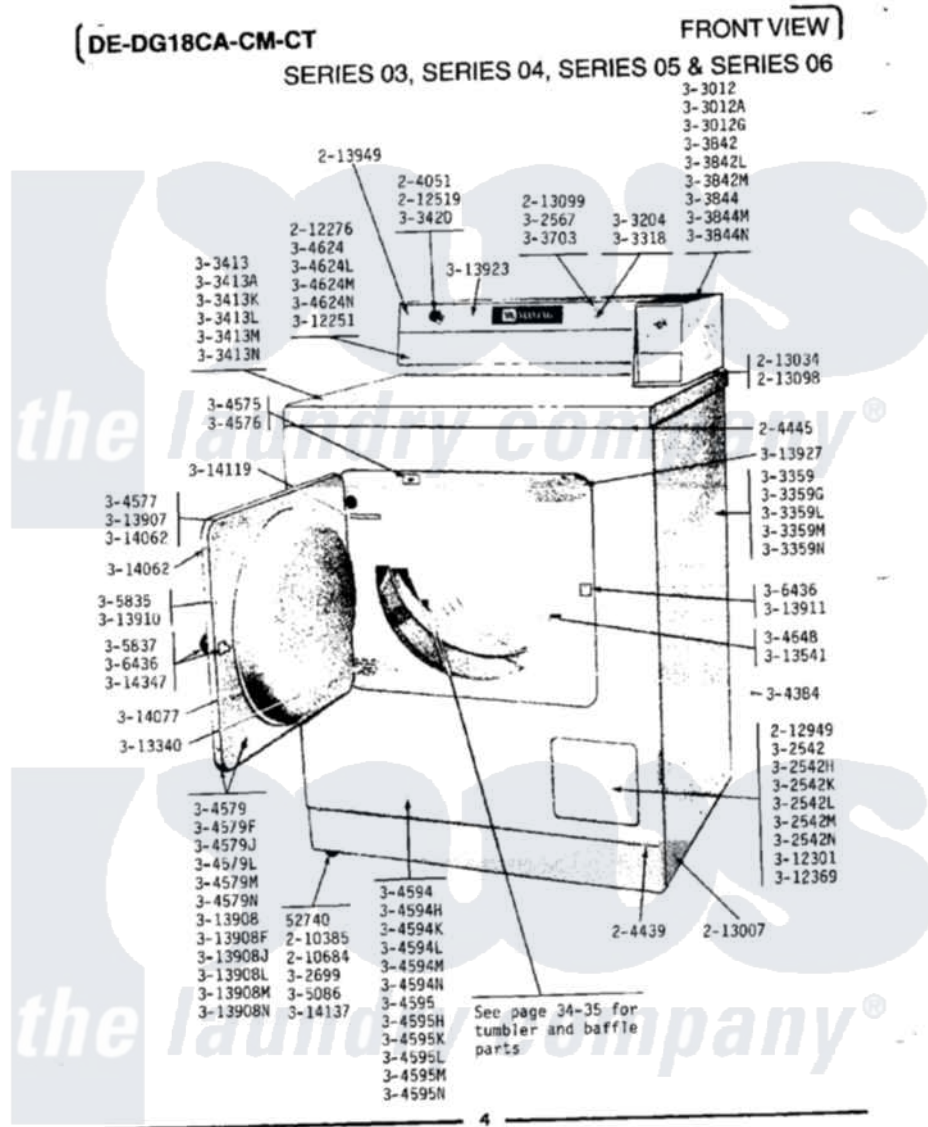

# Maytag GDG18CM 02 - FRONT VIEW (SERIES 03)

Maytag Commercial Maytag GDG18CM Dryer Parts Parts Diagram 02 - FRONT VIEW (SERIES 03)  
 Click on the part number to view part

Item	Original Part Number	Replaced By	Status	Part Description
001	<a href="#">Y052740</a>	<a href="#">62739</a>		Nut, Lock
002	204051	<a href="#">22204051</a>		Knob
003	<a href="#">204439</a>			Screw And Fstner Assembly
004	<a href="#">204445</a>			Screw And Fastener Assembly
005	<a href="#">210385</a>			Lock Nut For Adjustable Leg
006	<a href="#">210684</a>			Foot, Adjustable Leg
007	212276	<a href="#">W10116760</a>		Screw
008	<a href="#">212519</a>	<a href="#">488234</a>		Screw 8-32 X 1/4
009	212949	<a href="#">22001866</a>		Screw, Relay
010	<a href="#">213007</a>			Xfor Cabinet See Cabinet, Back
NI	NLA		Not Available	GASKET UNDER CONTROL CENTER
012	<a href="#">213099</a>			Lens For Control Panel
013	<a href="#">213949</a>			Screw, No.8-18 X 5/16 Inch
NI	NLA		Not Available	ACCESS DOOR (WHITE)
"	NLA		Not Available	ACCESS DOOR-ALMOND