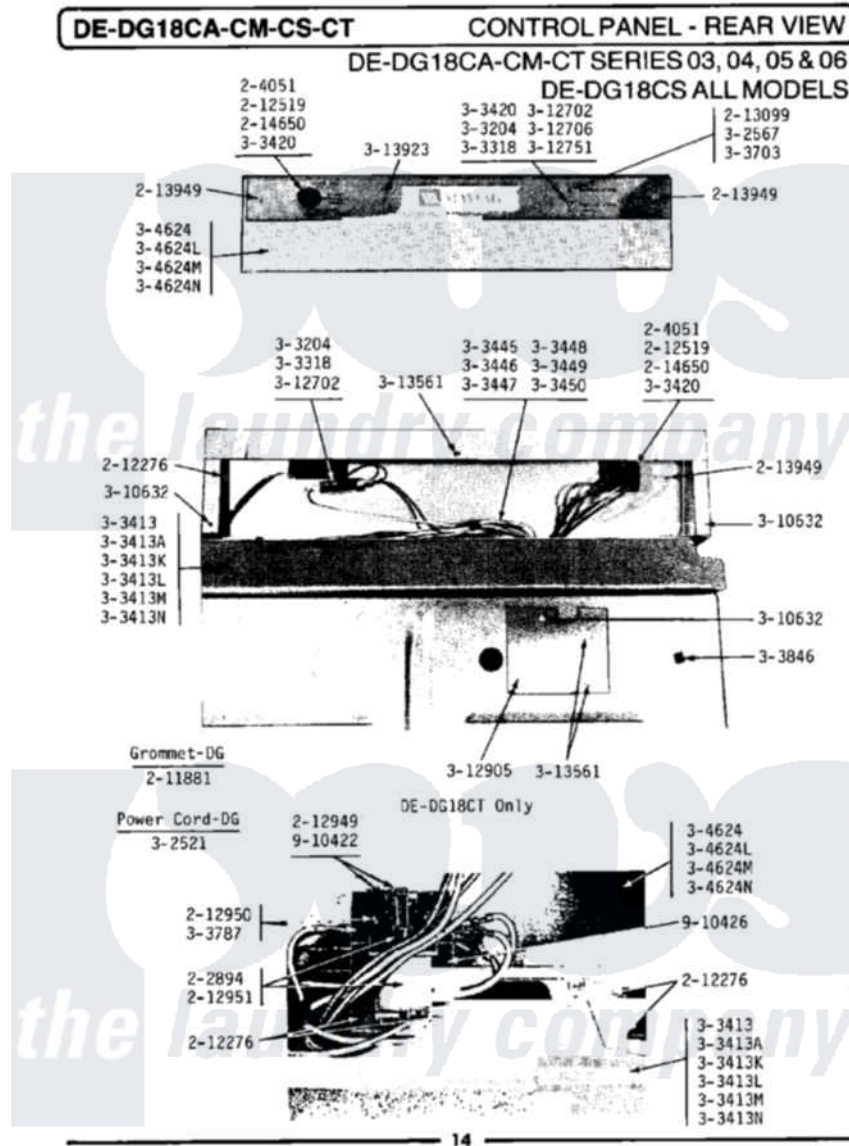

# Maytag GDG18CM 05 - CONTROL PANEL

Maytag Commercial Maytag GDG18CM Dryer Parts Parts Diagram 05 - CONTROL PANEL  
 Click on the part number to view part

Item	Original Part Number	Replaced By	Status	Part Description
001	204051	<a href="#">22204051</a>		Knob
002	<a href="#">211881</a>			Grommet, Cord Part Not Used-Gas Models Only
003	212276	<a href="#">W10116760</a>		Screw
004	<a href="#">212519</a>	<a href="#">488234</a>		Screw 8-32 X 1/4
005	212949	<a href="#">22001866</a>		Screw, Relay
006	212950	<a href="#">M0227520</a>		Screw-Tc No.6-32 X 13/16", Preform SwiTch
007	<a href="#">212951</a>			Screw, No.6-32 X 1/4 Inch
008	<a href="#">213099</a>			Lens For Control Panel
009	<a href="#">213949</a>			Screw, No.8-18 X 5/16 Inch
010	<a href="#">214650</a>			Screw For 2-4051 Knob
011	302521		Not Available	CORD, POWER PART NOT USED-GAS MODELS ONLY
012	<a href="#">Y303204</a>			Start Switch With Nuts
NI	NLA		Not Available	TOP COVER-WHITE
014	NLA		Not Available	TOP COVER-ALMOND

NI	NLA		Not Available	TOP COVER-HARVEST WHEAT
016	Y303420		Not Available	SELECTOR SWITCH
NI	Y303445		Not Available	MAIN WIRE HARNESS
018	<a href="#">Y303703</a>			Pilot Light
NI	NLA		Not Available	SCREW & WASHER ASSY.
"	NLA		Not Available	CONTROL COVER-WHITE
"	NLA		Not Available	CONTROL COVER-ALMOND
022	NLA		Not Available	CONTROL COVER-HARVEST WHEAT
023	Y310632	<a href="#">1163839</a>		Screw
NI	Y311423	<a href="#">489483</a>		Screw 10-32 X 1/2
025	NLA		Not Available	BACK FOR CONTROL PANEL
026	<a href="#">Y312702</a>			Knurled Nut, Start Switch
027	Y312706	<a href="#">422617</a>		Nut
028	<a href="#">312751</a>			Lockwasher, Start Switch
029	Y312905		Not Available	COVER, TERMINAL
030	<a href="#">Y313561</a>			Screw---NA
NI	NLA		Not Available	CONTROL PANEL