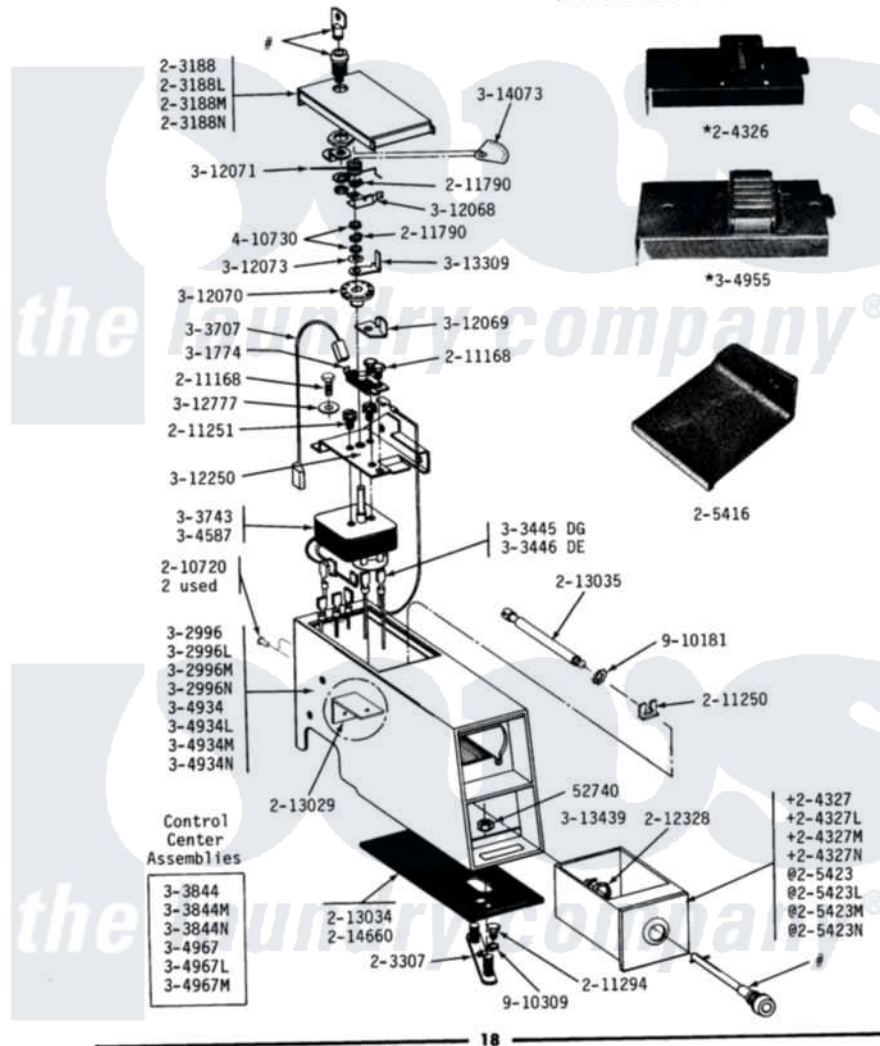

Maytag GDG18CM 06 - CM CONTROL CENTER

DE-DG18CM-CS **CM-CS CONTROL CENTER**
 DE-DG18CM ORIGINAL, SERIES 01, 02, 03 & 04
 DE-DG18CS ALL MODELS

Maytag Commercial Maytag GDG18CM Dryer Parts Parts Diagram 06 - CM CONTROL CENTER
 Click on the part number to view part

Item	Original Part Number	Replaced By	Status	Part Description
001	Y052740	62739		Nut, Lock
002	203188		Not Available	TIMER ACCESS DOOR (WHT)
003	203188L		Not Available	ACCESS DOOR-ALMOND
004	203188M		Not Available	ACCESS DOOR-HARVEST WHEAT
NI	NLA		Not Available	MTG. STRAP---NA
"	NLA		Not Available	COIN DROP ASSEMBLY
"	NLA		Not Available	COIN BOX-WHITE---NA
"	NLA		Not Available	COIN BOX-ALMOND
"	NLA		Not Available	COIN BOX - HARVEST WHEAT
010	205416			Guard For Coin Box
011	205423	208883		Coin Box K
012	205423L	208883		Coin Box K
013	205423M	208883		Coin Box K
014	210720			Rivet, Bearing To Tumbler Frnt