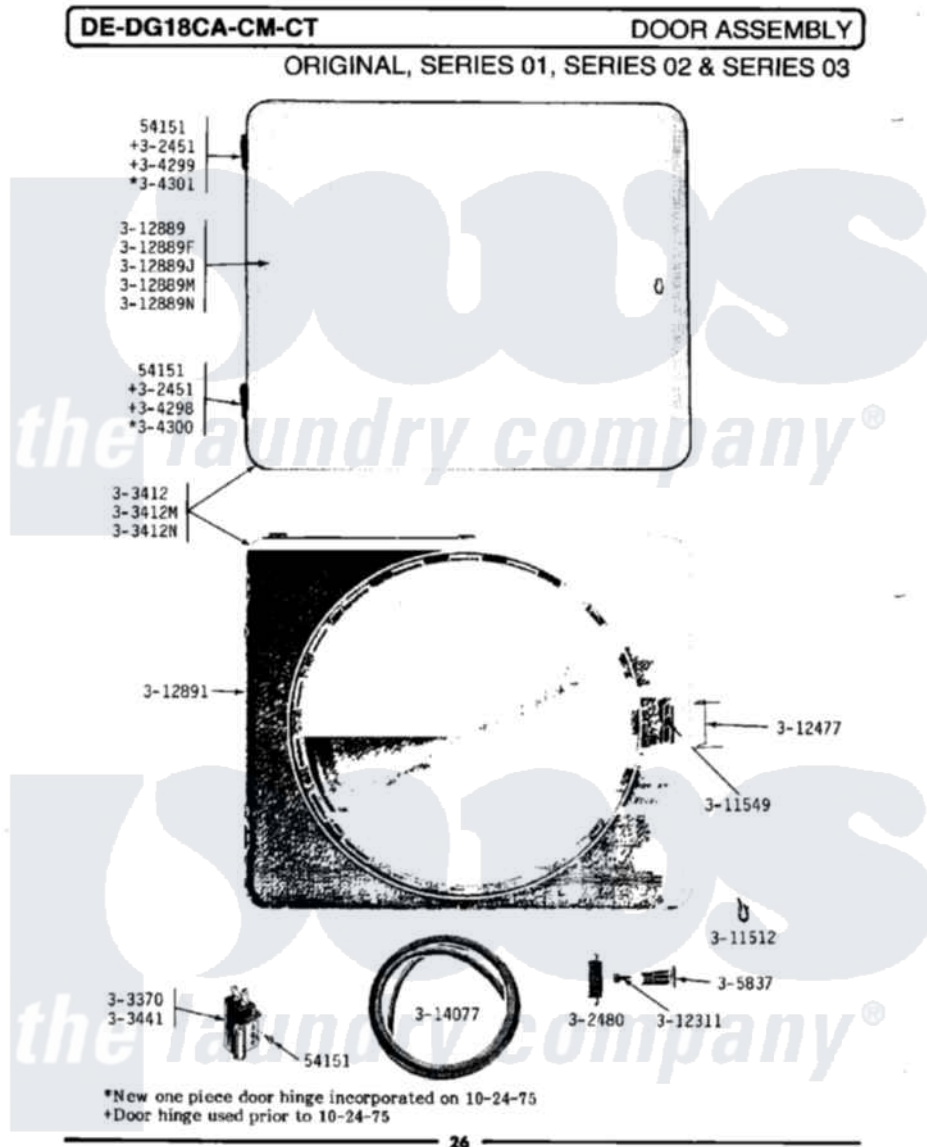

Maytag GDG18CM 08 - DOOR ASSEMBLY

Maytag [Commercial Maytag GDG18CM Dryer Parts](#) Parts Diagram 08 - DOOR ASSEMBLY
Click on the part number to view part

Item	Original Part Number	Replaced By	Status	Part Description
NI	NLA		Not Available	SCREW, No.4-40 X 1/4
"	NLA		Not Available	HINGE ASSEMBLY---N
"	NLA		Not Available	LATCH
"	NLA		Not Available	DOOR COMPLETE-WHITE
"	NLA		Not Available	DOOR COMPLETE-HARVEST WHEAT
006	Y303441		Not Available	DOOR SWITCH
007	Y304298			Hinge - Lower
NI	NLA		Not Available	HINGE - UPPER
"	NLA		Not Available	HINGE - LOWER
"	NLA		Not Available	HINGE - UPPER
"	NLA		Not Available	KNOB AND SCREW
"	NLA		Not Available	FASTENER
"	NLA		Not Available	WIRE CLIP
"	NLA		Not Available	SCREW---NA
"	NLA		Not Available	MAGNETIC LATCH RETAINER

"	NLA	Not Available	DOOR PANEL-WHITE
"	NLA	Not Available	DOOR PANEL-HAVEST WHEAT
018	Y312891	Not Available	DOOR LINER - INNER HALF
019	314077		Door Seal