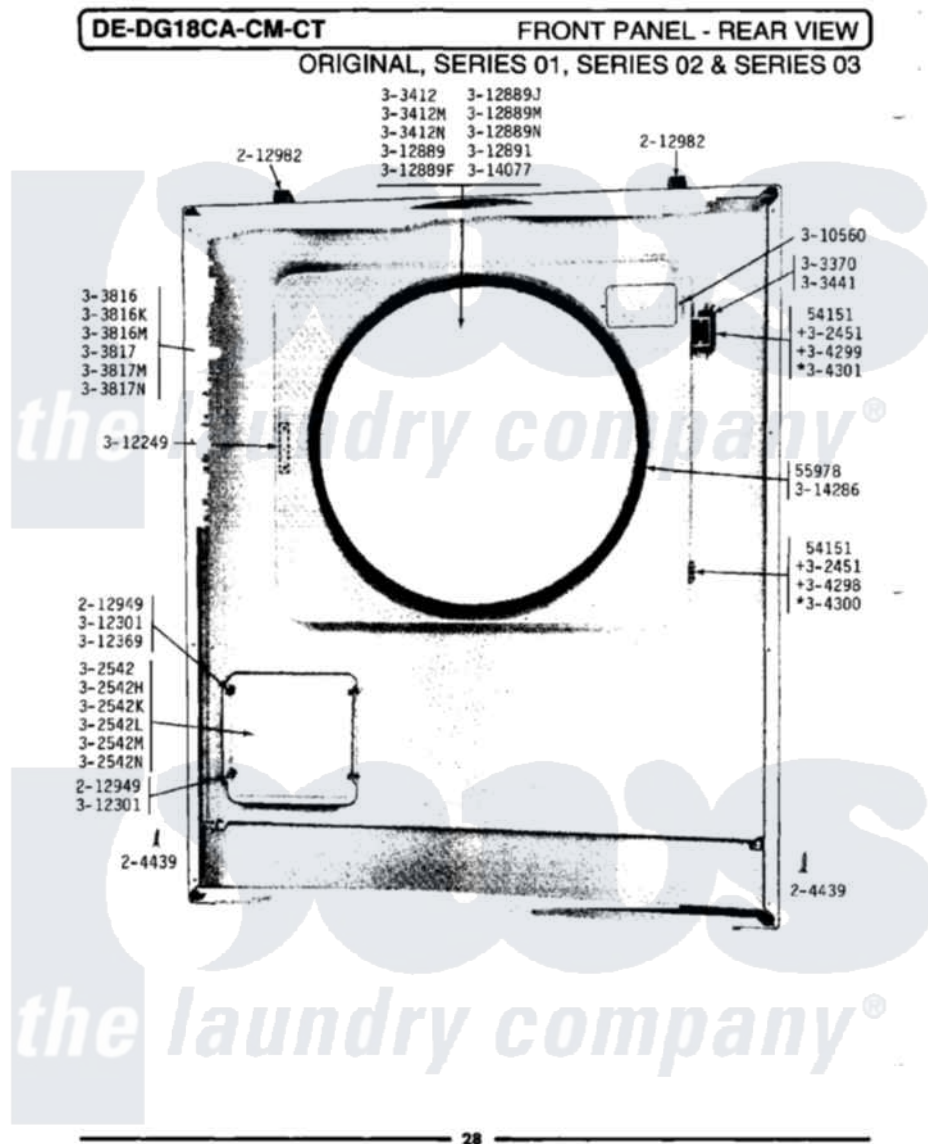

# Maytag GDG18CM 09 - FRONT PANEL-REAR VIEW

Maytag [Commercial Maytag GDG18CM Dryer Parts](#) Parts Diagram 09 - FRONT PANEL-REAR VIEW  
 Click on the part number to view part

Item	Original Part Number	Replaced By	Status	Part Description
	NI	NLA	Not Available	SCREW, No.4-40 X 1/4
002	<a href="#">Y055978</a>			Rubber Adhesive, 2 Oz Tube
003	<a href="#">204439</a>			Screw And Fstner Assembly
004	212949	<a href="#">22001866</a>		Screw, Relay
005	212982	<a href="#">22001650</a>		Fastener, Spring
	NI	NLA	Not Available	HINGE ASSEMBLY----N
	"	NLA	Not Available	ACCESS DOOR (WHITE)
008	NLA		Not Available	ACCESS DOOR-ALMOND
	NI	NLA	Not Available	DOOR COMPLETE-WHITE
	"	NLA	Not Available	DOOR COMPLETE-HARVEST WHEAT
	"	Y303441	Not Available	DOOR SWITCH
	"	NLA	Not Available	FRONT PANEL-WHITE
	"	NLA	Not Available	FRONT PANEL-HARVEST WHEAT
014	<a href="#">Y304298</a>			Hinge - Lower
	NI	NLA	Not Available	HINGE - UPPER

"	NLA		Not Available	HINGE - LOWER
"	NLA		Not Available	HINGE - UPPER
018	310560	<a href="#">74004005</a>		Screw, 6-32 X 5/16"
019	NLA		Not Available	STRIKE PLATE
NI	NLA		Not Available	BUSHING FOR ACCESS STUD
021	<a href="#">312369</a>			Sleeve, Access Panel Stud Part Not Used
022	NLA		Not Available	DOOR PANEL-WHITE
NI	NLA		Not Available	DOOR PANEL-WHITE
"	NLA		Not Available	DOOR PANEL-HAVEST WHEAT
"	Y312891		Not Available	DOOR LINER - INNER HALF
"	<a href="#">Y313340</a>			LABEL, LINT SCREEN INSTRUCTION
"	<a href="#">Y313927</a>			INSTRUCTION LABEL
"	<a href="#">314077</a>			Door Seal
029	NLA		Not Available	GAS IGNITION LABEL
NI	<a href="#">314286</a>			Seal For Front Panel