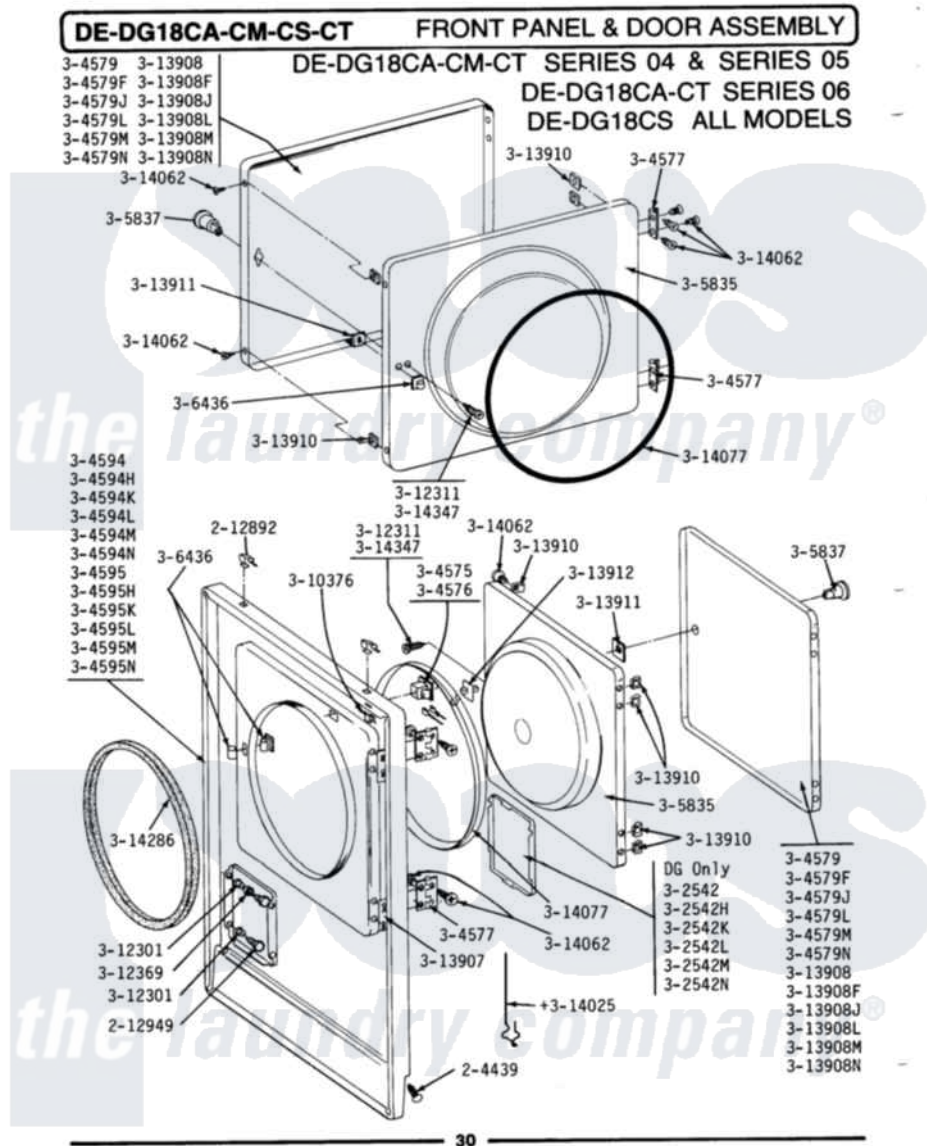

Maytag GDG18CM 10 - FRONT PANEL & DOOR ASSEMBLY

Maytag Commercial Maytag GDG18CM Dryer Parts Parts Diagram 10 - FRONT PANEL & DOOR ASSEMBLY
 Click on the part number to view part

Item	Original Part Number	Replaced By	Status	Part Description
001	204439			Screw And Fstner Assembly
NI	212949	22001866		Screw, Relay
003	212982	22001650		Fastener, Spring
004	NLA		Not Available	ACCESS DOOR (WHITE)
005	NLA		Not Available	ACCESS DOOR-ALMOND
NI	NLA		Not Available	ACCESS DOOR-HARVEST WHEAT
"	Y304575	W10169313		Switch-Dor
"	Y304577	33001230		Hinge, Door
"	Y304579	Y306668		DOOR (WHT)
"	NLA		Not Available	DOOR-ALMOND
"	NLA		Not Available	DOOR-HARVEST WHEAT
"	NLA		Not Available	FRONT PANEL-WHITE
013	NLA		Not Available	FRONT PANEL-ALMOND
014	NLA		Not Available	FRONT PANEL-HARVEST WHEAT
NI	NLA		Not Available	INNER DOOR WITH KNOB &

NI	NLA	Not Available	SCREW
"	NLA	Not Available	KNOB AND SCREW
017	306436		Door Latch Kit--W
018	Y310376		Clip, Door Switch Harness
NI	NLA	Not Available	BUSHING FOR ACCESS STUD
"	NLA	Not Available	SCREW----NA
021	312369		Sleeve, Access Panel Stud Part Not Used
022	Y313340		LABEL, LINT SCREEN INSTRUCTION
NI	Y313907		Fastener, Twin
024	Y313908		DOOR PANEL-WHITE
025	NLA	Not Available	DOOR PANEL-ALMOND
026	NLA	Not Available	DOOR PANEL-HARVEST WHEAT
NI	Y313910		Clip, Door Liner To Outer Panel
028	Y313911		Door Strike Retainer
NI	Y313927		INSTRUCTION LABEL
"	Y314025		Latch For Access Door
"	Y314062		Screw, Door Hinge And Panel
"	314077		Door Seal
"	NLA	Not Available	GAS IGNITION LABEL
"	314286		Seal For Front Panel
"	NLA	Not Available	SCREW FOR DOOR KNOB----NA