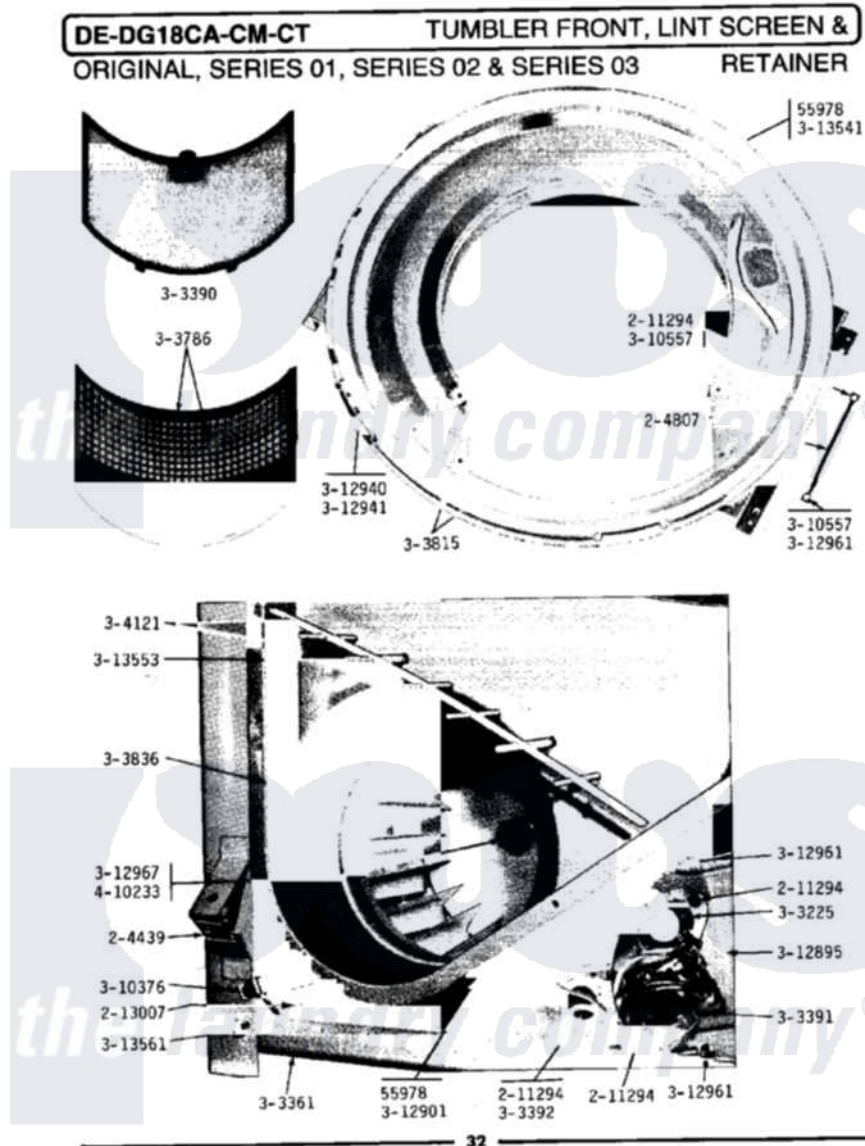

Maytag GDG18CM 11 - TUMBLER FRONT, LINT SCREEN & RETAINER

Maytag [Commercial Maytag GDG18CM Dryer Parts](#) Parts Diagram 11 - TUMBLER FRONT, LINT SCREEN & RETAINER

[Click on the part number to view part](#)

Item	Original Part Number	Replaced By	Status	Part Description
001	Y055978			Rubber Adhesive, 2 Oz Tube
002	204439			Screw And Fstner Assembly
003	204807			Ground Wire, Supp. Plte To Top Cover
NI	210720			Rivet, Bearing To Tumbler Frnt
005	211294	90767		Screw, 8A X 3/8 HeX Washer Head Tapping
006	213007			Xfor Cabinet See Cabinet, Back
007	Y303225			Thermostat, Permanent Press
008	Y303361		Not Available	BASE ASSY. (UPPER & LOWER)
009	Y303390		Not Available	LINT SCREEN
010	Y303391	33303391		Thermostat, Cycling
011	303392			Thermostat, Cycling
012	Y303786		Not Available	LINT SCREEN WITH RETAINER
013	Y303815	33001231		Front- Tumbler